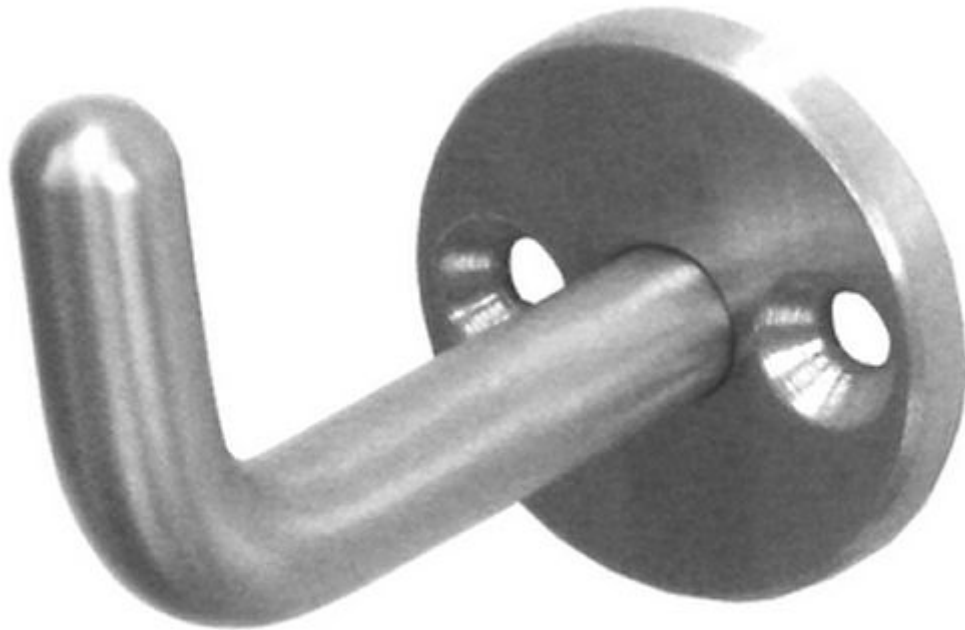

## Robe Hook - Satin Stainless Steel

### Description

---

- Robe hook
- Ideal for mounting to the back of a door or into a wall
- Face Fixed

## Dimensions

- 30mm rose
- 50mm projection