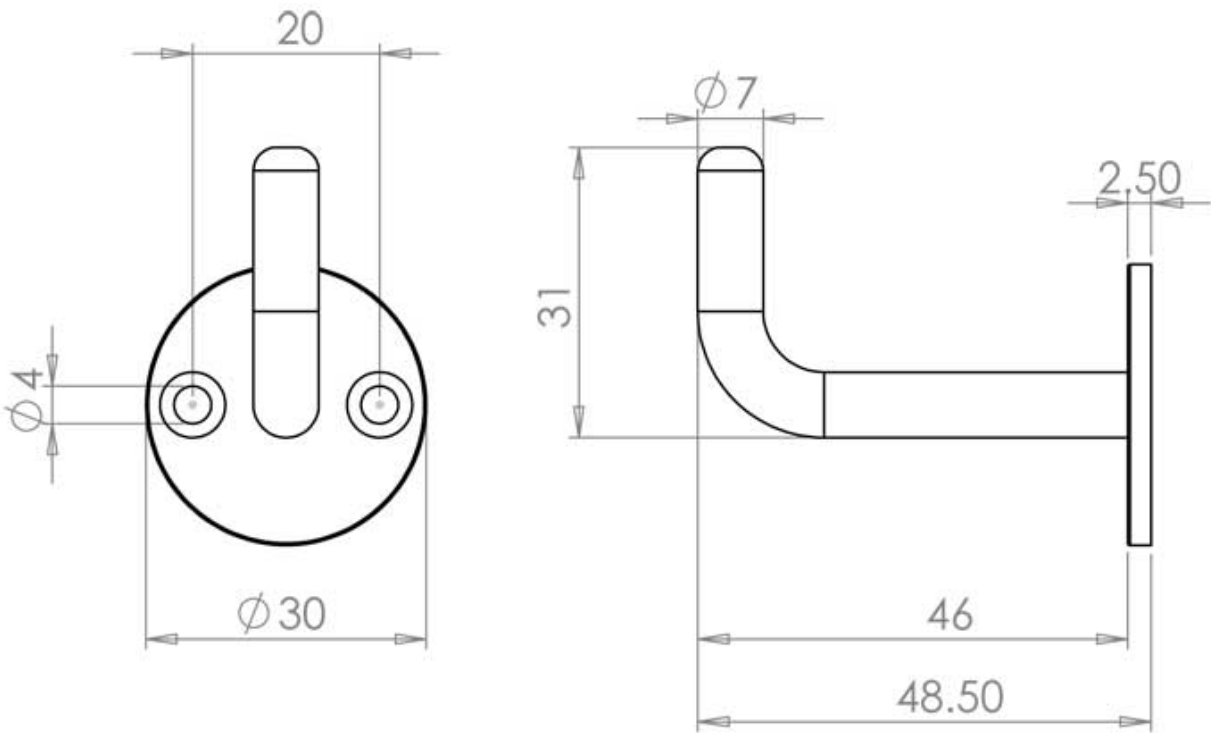

### Description

---

- Robe hook
- Ideal for mounting to the back of a door or into a wall
- Face Fixed

## Dimensions

- 30mm rose
- 50mm projection