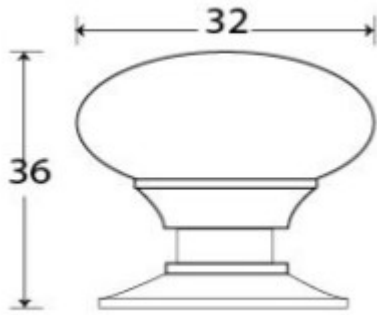

Mushroom Shaped Cupboard Door Knob - Two Sizes Available - Polished Chrome

Product Images

Description

- Mushroom Shaped cupboard door Knob
- They are suitable for cupboards, doors and drawers
- High architectural quality range

Size Details

- Available in 2 sizes

- Overall Size: 32mm Diameter
- Base Size: 33mm Diameter
- Projection: 36mm

- Overall Size: 40mm Diameter
- Base Size: 39mm Diameter
- Projection: 40mm

Base Material

- Brass

Finish Details

- Polished Chrome

Fixings

- This cupboard knob is fitted via a M4 bolt from the rear of the door / drawer - see below diagram

- Bolt through fixings provide a superior strong fixing allowing this knob to be fitted to tall or heavy doors
- Comes supplied with a 31mm long bolt - suitable for use on 18mm thick doors
- For doors thicker than 18mm, longer M4 fixing bolts are available to buy separately (See related products below)