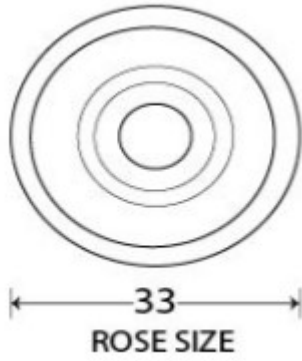

Mushroom Shaped Cupboard Door Knob - Two Sizes Available - Polished Chrome

Product Images

Description

- Mushroom Shaped cupboard door Knob
- They are suitable for cupboards, doors and drawers
- High architectural quality range

Size Details

- Available in 2 sizes

- Overall Size: 32mm Diameter
- Base Size: 33mm Diameter
- Projection: 36mm

- Overall Size: 40mm Diameter
- Base Size: 39mm Diameter
- Projection: 40mm

Base Material

- Brass

Finish Details

- Polished Chrome

Fixings

- This cupboard knob is fitted via a M4 bolt from the rear of the door / drawer - see below diagram

- Bolt through fixings provide a superior strong fixing allowing this knob to be fitted to tall or heavy doors
- Comes supplied with a 31mm long bolt - suitable for use on 18mm thick doors
- For doors thicker than 18mm, longer M4 fixing bolts are available to buy separately (See related products below)