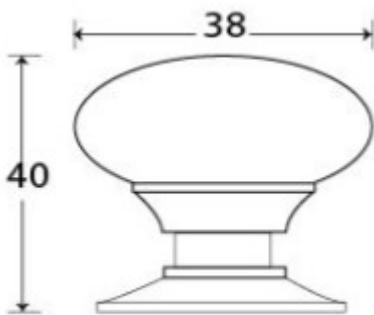

Mushroom Shaped Cupboard Door Knob - Two Sizes Available - Polished Chrome

Product Images

Description

- Mushroom Shaped cupboard door Knob
- They are suitable for cupboards, doors and drawers
- High architectural quality range

Size Details

- Available in 2 sizes

- Overall Size: 32mm Diameter
- Base Size: 33mm Diameter
- Projection: 36mm

- Overall Size: 40mm Diameter
- Base Size: 39mm Diameter
- Projection: 40mm

Base Material

- Brass

Finish Details

- Polished Chrome

Fixings

- This cupboard knob is fitted via a M4 bolt from the rear of the door / drawer - see below diagram

- Bolt through fixings provide a superior strong fixing allowing this knob to be fitted to tall or heavy doors
- Comes supplied with a 31mm long bolt - suitable for use on 18mm thick doors
- For doors thicker than 18mm, longer M4 fixing bolts are available to buy separately (See related products below)