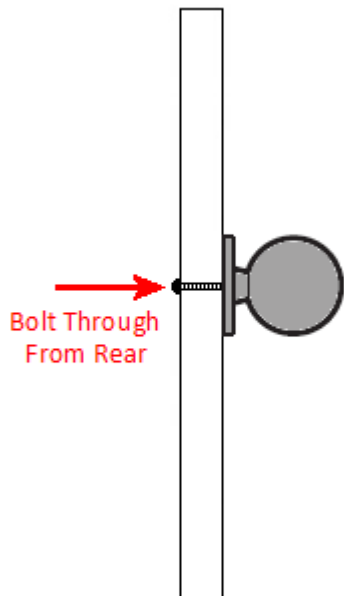

Size Details

- Available in 2 sizes

- Overall Size: 32mm Diameter
- Base Size: 33mm Diameter
- Projection: 36mm

- Overall Size: 40mm Diameter
- Base Size: 39mm Diameter
- Projection: 40mm

Base Material

- Brass

Finish Details

- Polished Chrome

Fixings

- This cupboard knob is fitted via a M4 bolt from the rear of the door / drawer - see below diagram

- Bolt through fixings provide a superior strong fixing allowing this knob to be fitted to tall or heavy doors
- Comes supplied with a 31mm long bolt - suitable for use on 18mm thick doors
- For doors thicker than 18mm, longer M4 fixing bolts are available to buy separately (See related products below)

Alternative Fixings

- For fixing two cupboard Knob back to back on either side of a door, a length of M4 stud is required to screw the two Knob together
- For face fixing a cupboard knob by screwing it directly into the front of a wooden door or drawer, a dual M4 / Wood screw is required