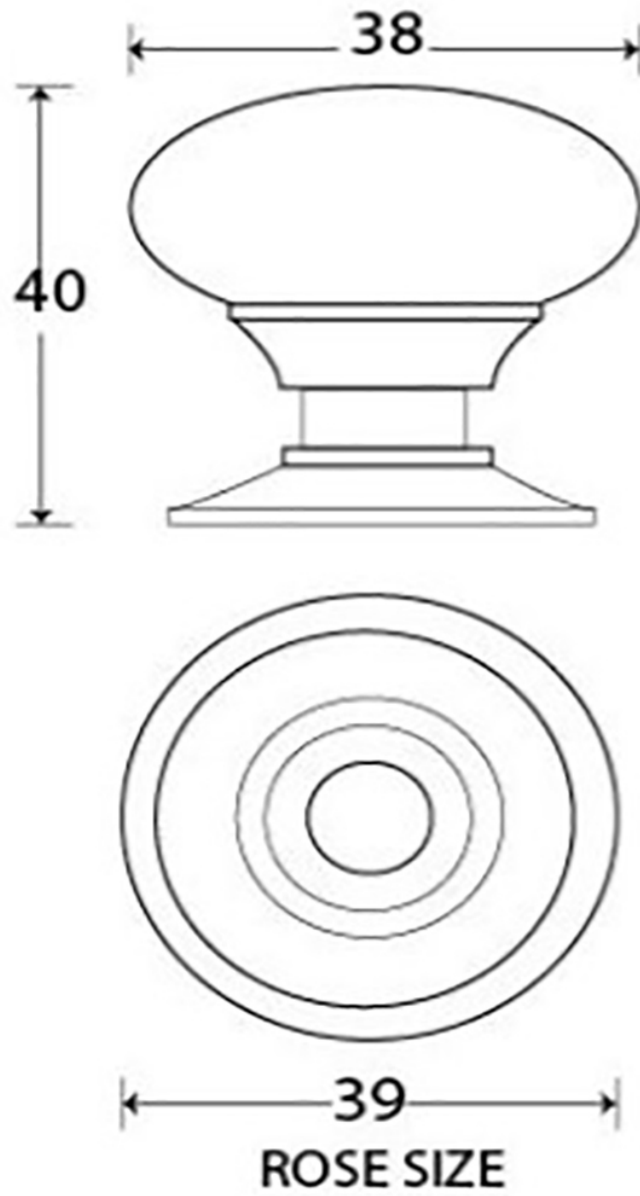

Mushroom Shaped Cupboard Door Knob - Two Sizes Available - Polished Chrome

Product Images

Description

- Mushroom Shaped cupboard door Knob
- They are suitable for cupboards, doors and drawers
- High architectural quality range

Size Details

- Available in 2 sizes

- Overall Size: 32mm Diameter
- Base Size: 33mm Diameter
- Projection: 36mm

- Overall Size: 40mm Diameter
- Base Size: 39mm Diameter
- Projection: 40mm

Base Material

- Brass

Finish Details

- Polished Chrome

Fixings

- This cupboard knob is fitted via a M4 bolt from the rear of the door / drawer - see below diagram

- Bolt through fixings provide a superior strong fixing allowing this knob to be fitted to tall or heavy doors
- Comes supplied with a 31mm long bolt - suitable for use on 18mm thick doors
- For doors thicker than 18mm, longer M4 fixing bolts are available to buy separately (See related products below)