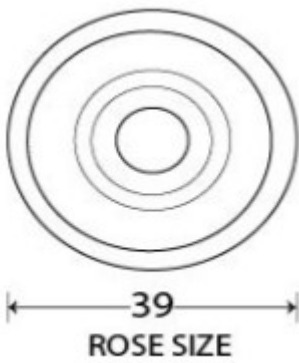

Mushroom Shaped Cupboard Door Knob - Two Sizes Available - Polished Chrome

Product Images

Description

- Mushroom Shaped cupboard door Knob
- They are suitable for cupboards, doors and drawers
- High architectural quality range

Size Details

- Available in 2 sizes

- Overall Size: 32mm Diameter
- Base Size: 33mm Diameter
- Projection: 36mm

- Overall Size: 40mm Diameter
- Base Size: 39mm Diameter
- Projection: 40mm

Base Material

- Brass

Finish Details

- Polished Chrome

Fixings

- This cupboard knob is fitted via a M4 bolt from the rear of the door / drawer - see below diagram

- Bolt through fixings provide a superior strong fixing allowing this knob to be fitted to tall or heavy doors
- Comes supplied with a 31mm long bolt - suitable for use on 18mm thick doors
- For doors thicker than 18mm, longer M4 fixing bolts are available to buy separately (See related products below)