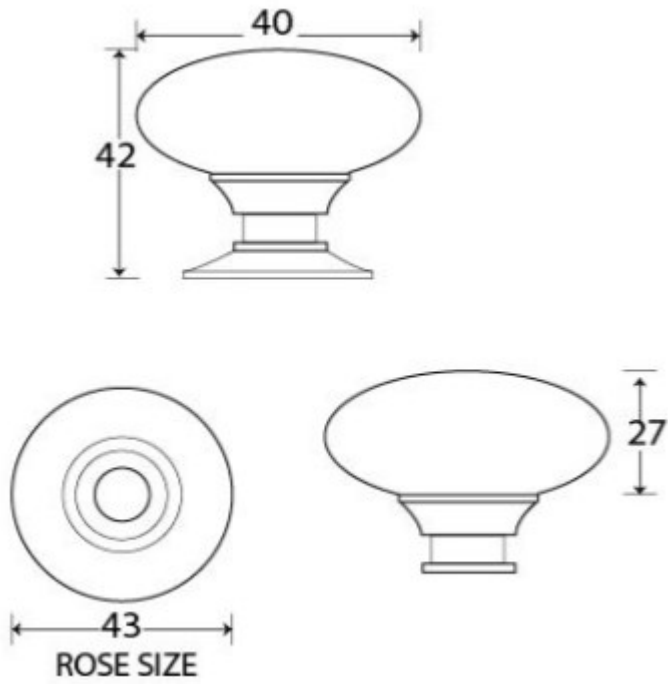

## Size Details

- Available in 2 sizes

- Overall Size: 33mm x 22mm
- Base Size: 36mm Diameter

- Projection: 35mm

- Overall Size: 40mm x 27mm
- Base Size: 43mm Diameter
- Projection: 42mm