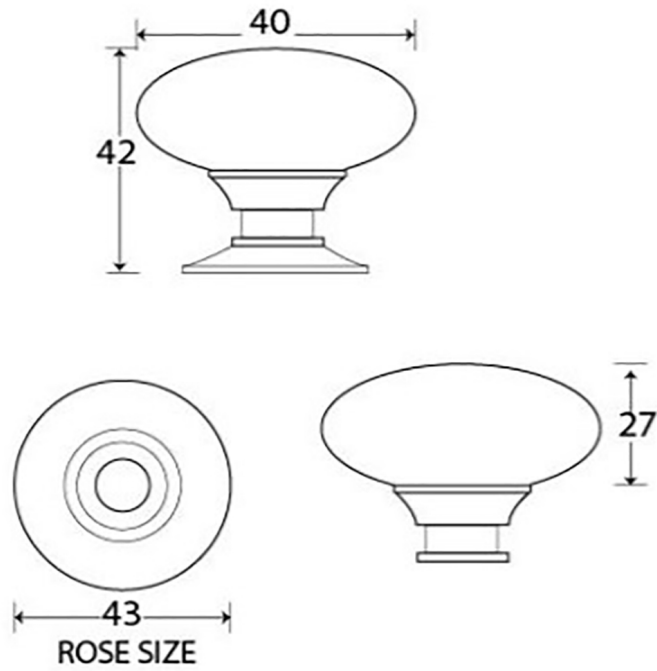

Description

- Oval Shaped cupboard door Knob
- They are suitable for cupboards, doors and drawers
- High architectural quality range