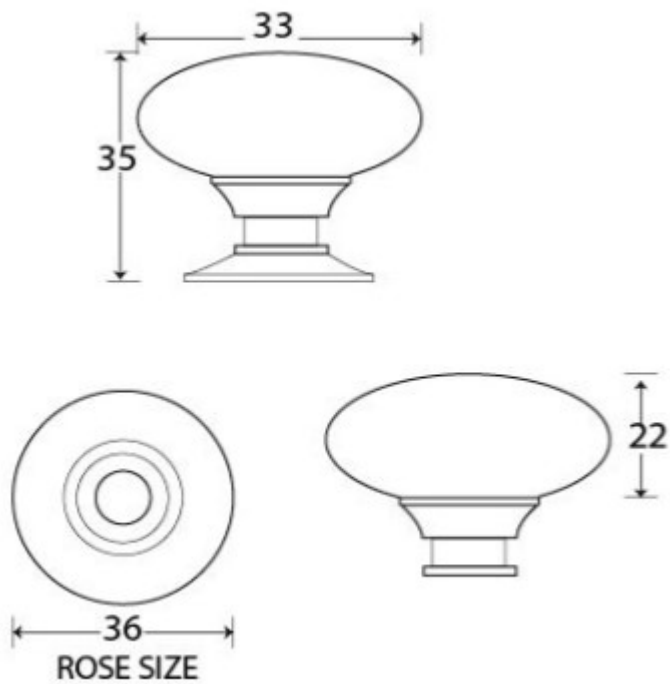

### Product Images

---

## Size Details

- Available in 2 sizes

- Overall Size: 33mm x 22mm
- Base Size: 36mm Diameter

- Projection: 35mm

- Overall Size: 40mm x 27mm
- Base Size: 43mm Diameter
- Projection: 42mm