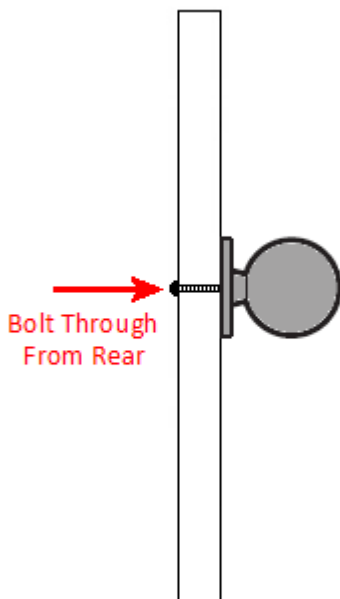

## Size Details

- Available in 2 sizes

- Overall Size: 33mm x 22mm
- Base Size: 36mm Diameter

- Projection: 35mm

- Overall Size: 40mm x 27mm
- Base Size: 43mm Diameter
- Projection: 42mm

## Base Material

- Brass

## Fixings

- This cupboard knob is fitted via a M4 bolt from the rear of the door / drawer - see below diagram

- Bolt through fixings provide a superior strong fixing allowing this knob to be fitted to tall or heavy doors
- Comes supplied with a 31mm long bolt - suitable for use on 18mm thick doors
- For doors thicker than 18mm, longer M4 fixing bolts are available to buy separately (See related products below)