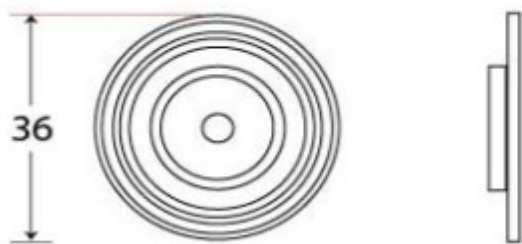

## Size Details

- Available in 2 sizes

- Overall Size: 32mm Diameter
- Base Size: 30mm Diameter
- Projection: 38mm

- Overall Size: 38mm Diameter
- Base Size: 36mm Diameter
- Projection: 40mm