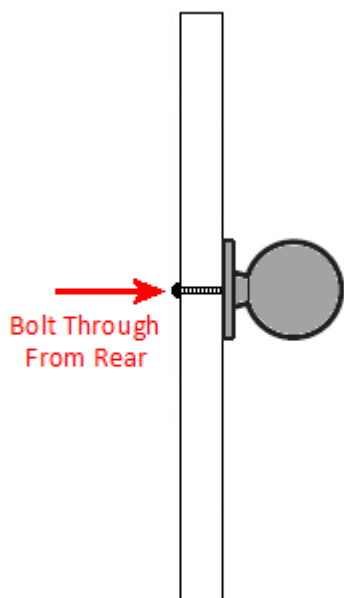

## Size Details

- Available in 2 sizes

- Overall Size: 32mm Diameter
- Base Size: 30mm Diameter
- Projection: 38mm

- Overall Size: 38mm Diameter
- Base Size: 36mm Diameter
- Projection: 40mm

## Base Material

- Brass

## Fixings

- This cupboard knob is fitted via a M4 bolt from the rear of the door / drawer - see below diagram

- Bolt through fixings provide a superior strong fixing allowing this knob to be fitted to tall or heavy doors
- Comes supplied with a 31mm long bolt - suitable for use on 18mm thick doors
- For doors thicker than 18mm, longer M4 fixing bolts are available to buy separately (See related products below)