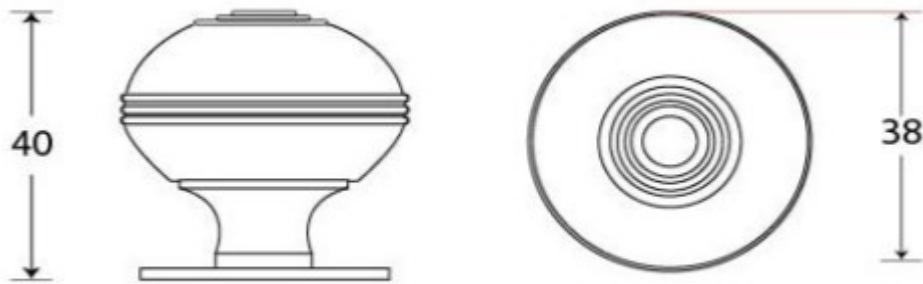

## Size Details

- Available in 2 sizes

- Overall Size: 32mm Diameter
- Base Size: 30mm Diameter
- Projection: 38mm

- Overall Size: 38mm Diameter
- Base Size: 36mm Diameter
- Projection: 40mm