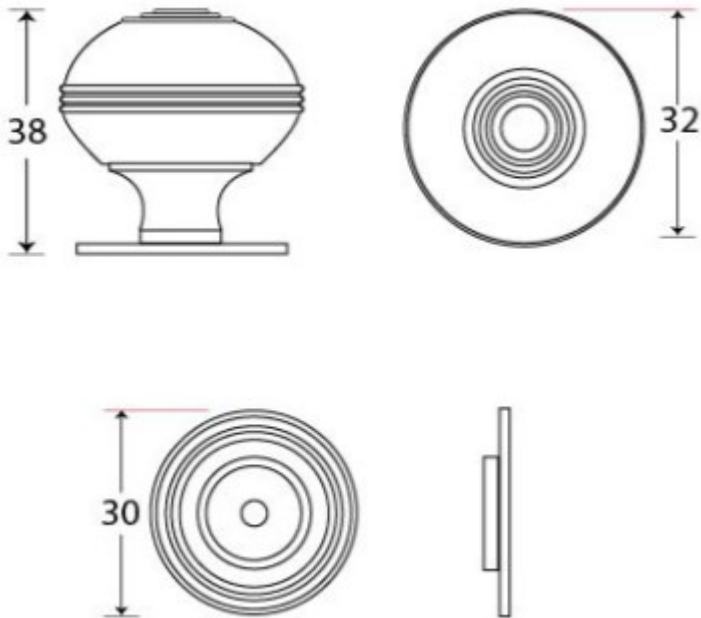

### Product Images

---

## Size Details

- Available in 2 sizes

- Overall Size: 32mm Diameter
- Base Size: 30mm Diameter
- Projection: 38mm

- Overall Size: 38mm Diameter
- Base Size: 36mm Diameter
- Projection: 40mm