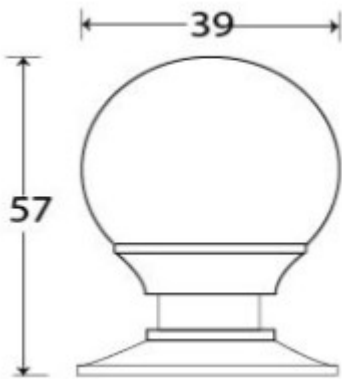

## Size Details

- Available in 2 sizes

- Overall Size: 31mm Diameter
- Base Size: 36mm Diameter
- Projection: 44mm

- Overall Size: 39mm Diameter
- Base Size: 42mm Diameter
- Projection: 57mm