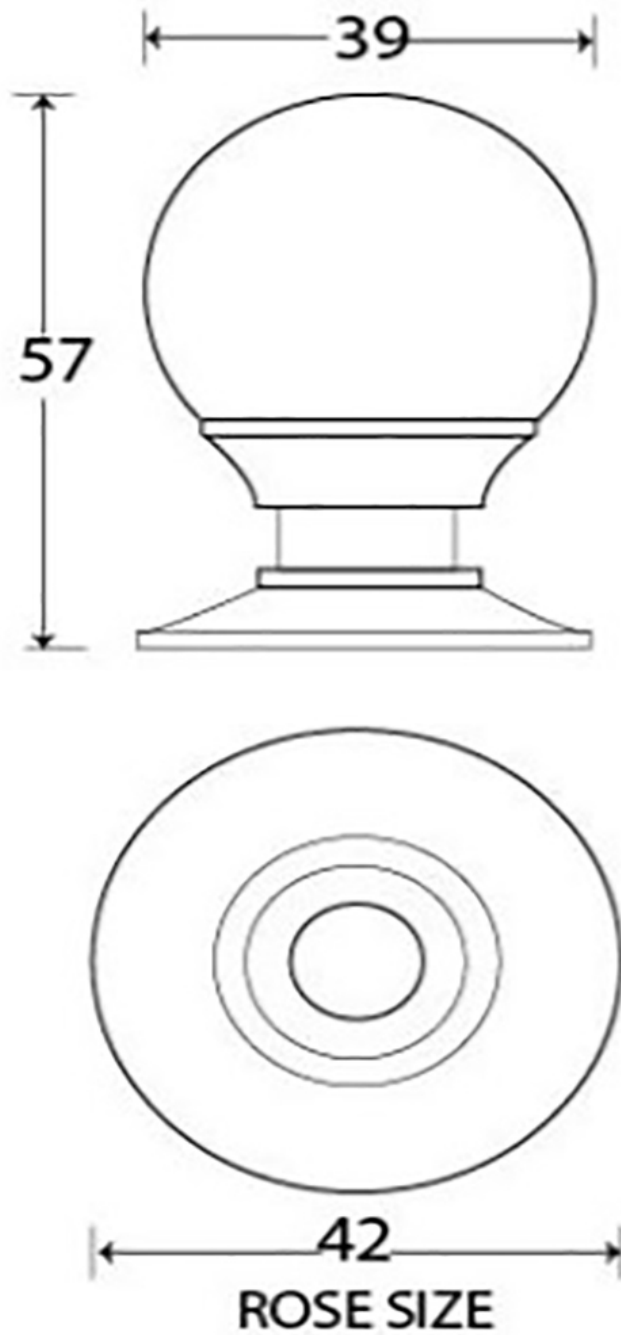

Description

- Ball Shaped cupboard door Knob
- They are suitable for cupboards, doors and drawers
- High architectural quality range

Size Details

- Available in 2 sizes