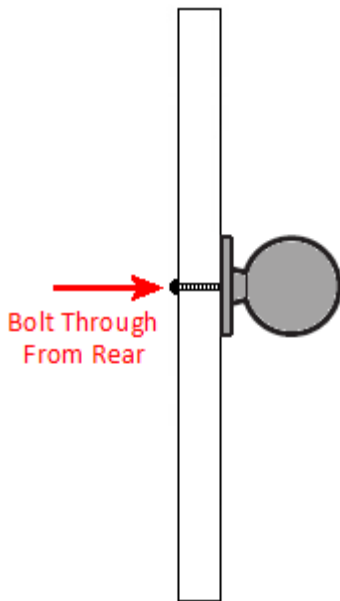

## Size Details

- Available in 2 sizes

- Overall Size: 31mm Diameter
- Base Size: 36mm Diameter
- Projection: 44mm

- Overall Size: 39mm Diameter
- Base Size: 42mm Diameter
- Projection: 57mm

## Base Material

- Brass

## Fixings

- This cupboard knob is fitted via a M4 bolt from the rear of the door / drawer - see below diagram

- Bolt through fixings provide a superior strong fixing allowing this knob to be fitted to tall or heavy doors
- Comes supplied with a 31mm long bolt - suitable for use on 18mm thick doors
- For doors thicker than 18mm, longer M4 fixing bolts are available to buy separately (See related products below)