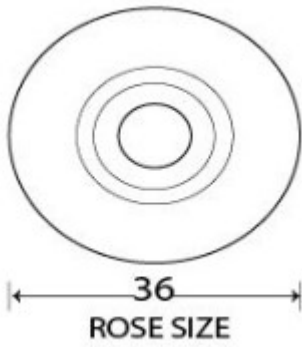

## Size Details

- Available in 2 sizes

- Overall Size: 31mm Diameter
- Base Size: 36mm Diameter
- Projection: 44mm

- Overall Size: 39mm Diameter
- Base Size: 42mm Diameter
- Projection: 57mm