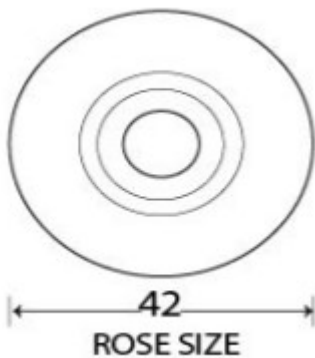

## Size Details

- Available in 2 sizes

- Overall Size: 31mm Diameter
- Base Size: 36mm Diameter
- Projection: 44mm

- Overall Size: 39mm Diameter
- Base Size: 42mm Diameter
- Projection: 57mm