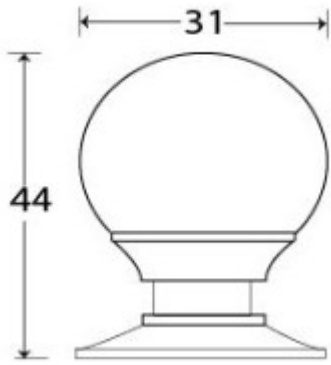

## Size Details

- Available in 2 sizes

- Overall Size: 31mm Diameter
- Base Size: 36mm Diameter
- Projection: 44mm

- Overall Size: 39mm Diameter
- Base Size: 42mm Diameter
- Projection: 57mm