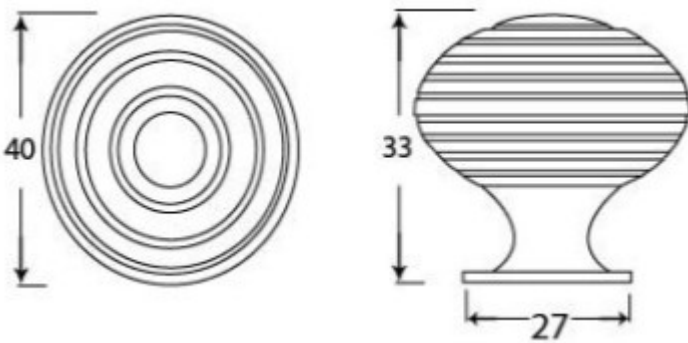

Beehive Design Cupboard Door Knob - Two Sizes Available - Polished Nickel

Product Images

Description

- Beehive Design cupboard door Knob
- They are suitable for cupboards, doors and drawers
- High architectural quality range

Size Details

- Available in 2 sizes

- Overall Size: 30mm Diameter
- Base Size: 25mm Diameter
- Projection: 29mm

- Overall Size: 40mm Diameter
- Base Size: 27mm Diameter
- Projection: 33mm

Base Material

- Brass

Finish Details

- Polished Nickel

Fixings

- This cupboard knob is fitted via a M4 bolt from the rear of the door / drawer - see below diagram

- Bolt through fixings provide a superior strong fixing allowing this knob to be fitted to tall or heavy doors
- Comes supplied with a 31mm long bolt - suitable for use on 18mm thick doors
- For doors thicker than 18mm, longer M4 fixing bolts are available to buy separately (See related products below)