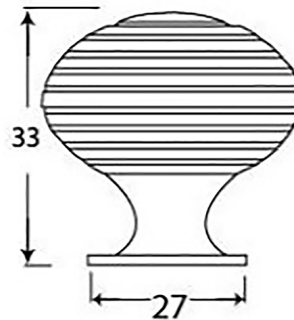

Beehive Design Cupboard Door Knob - Two Sizes Available - Polished Nickel

Product Images

Description

- Beehive Design cupboard door Knob
- They are suitable for cupboards, doors and drawers
- High architectural quality range

Size Details

- Available in 2 sizes

- Overall Size: 30mm Diameter
- Base Size: 25mm Diameter
- Projection: 29mm

- Overall Size: 40mm Diameter
- Base Size: 27mm Diameter
- Projection: 33mm

Base Material

- Brass

Finish Details

- Polished Nickel

Fixings

- This cupboard knob is fitted via a M4 bolt from the rear of the door / drawer - see below diagram

- Bolt through fixings provide a superior strong fixing allowing this knob to be fitted to tall or heavy doors
- Comes supplied with a 31mm long bolt - suitable for use on 18mm thick doors
- For doors thicker than 18mm, longer M4 fixing bolts are available to buy separately (See related products below)

49238.1 - Beehive Design Cupboard Door Knob - 30mm Diameter - Polished Nickel - Each

49238.2 - Beehive Design Cupboard Door Knob - 40mm Diameter - Polished Nickel - Each