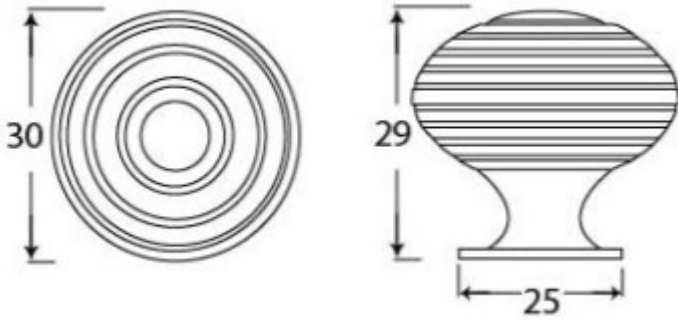

Beehive Design Cupboard Door Knob - Two Sizes Available - Polished Nickel

Product Images

Description

- Beehive Design cupboard door Knob
- They are suitable for cupboards, doors and drawers
- High architectural quality range

Size Details

- Available in 2 sizes

- Overall Size: 30mm Diameter
- Base Size: 25mm Diameter
- Projection: 29mm

- Overall Size: 40mm Diameter
- Base Size: 27mm Diameter
- Projection: 33mm

Base Material

- Brass

Finish Details

- Polished Nickel

Fixings

- This cupboard knob is fitted via a M4 bolt from the rear of the door / drawer - see below diagram

- Bolt through fixings provide a superior strong fixing allowing this knob to be fitted to tall or heavy doors
- Comes supplied with a 31mm long bolt - suitable for use on 18mm thick doors
- For doors thicker than 18mm, longer M4 fixing bolts are available to buy separately (See related products below)