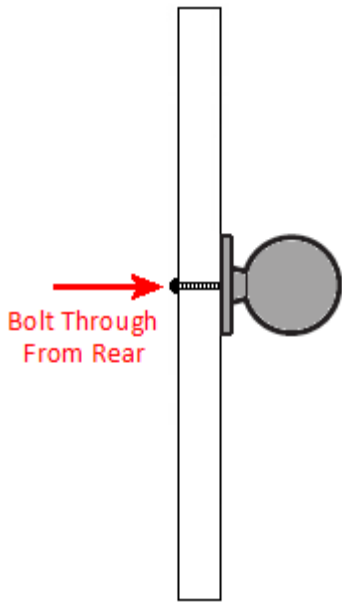

Beehive Design Cupboard Door Knob - Two Sizes Available - Polished Nickel

Product Images

Description

- Beehive Design cupboard door Knob
- They are suitable for cupboards, doors and drawers
- High architectural quality range

Size Details

- Available in 2 sizes

- Overall Size: 30mm Diameter
- Base Size: 25mm Diameter
- Projection: 29mm

- Overall Size: 40mm Diameter
- Base Size: 27mm Diameter
- Projection: 33mm

Base Material

- Brass

Finish Details

- Polished Nickel

Fixings

- This cupboard knob is fitted via a M4 bolt from the rear of the door / drawer - see below diagram

- Bolt through fixings provide a superior strong fixing allowing this knob to be fitted to tall or heavy doors
- Comes supplied with a 31mm long bolt - suitable for use on 18mm thick doors
- For doors thicker than 18mm, longer M4 fixing bolts are available to buy separately (See related products below)

Alternative Fixings

- For fixing two cupboard Knob back to back on either side of a door, a length of M4 stud is required to screw the two Knob together
- For face fixing a cupboard knob by screwing it directly into the front of a wooden door or drawer, a dual M4 / Wood screw is required