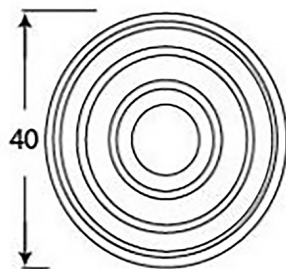

Beehive Design Cupboard Door Knob - Two Sizes Available - Polished Nickel

Product Images

Description

- Beehive Design cupboard door Knob
- They are suitable for cupboards, doors and drawers
- High architectural quality range

Size Details

- Available in 2 sizes

- Overall Size: 30mm Diameter
- Base Size: 25mm Diameter
- Projection: 29mm

- Overall Size: 40mm Diameter
- Base Size: 27mm Diameter
- Projection: 33mm

Base Material

- Brass

Finish Details

- Polished Nickel

Fixings

- This cupboard knob is fitted via a M4 bolt from the rear of the door / drawer - see below diagram

- Bolt through fixings provide a superior strong fixing allowing this knob to be fitted to tall or heavy doors
- Comes supplied with a 31mm long bolt - suitable for use on 18mm thick doors
- For doors thicker than 18mm, longer M4 fixing bolts are available to buy separately (See related products below)

49238.1 - Beehive Design Cupboard Door Knob - 30mm Diameter - Polished Nickel - Each

49238.2 - Beehive Design Cupboard Door Knob - 40mm Diameter - Polished Nickel - Each