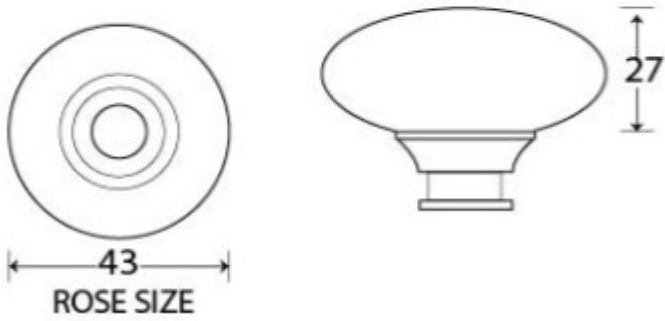

Oval Shaped Cupboard Door Knob - Two Sizes Available - Polished Nickel

Product Images

Description

- Oval Shaped cupboard door Knob
- They are suitable for cupboards, doors and drawers
- High architectural quality range

Size Details

- Available in 2 sizes

- Overall Size: 33mm x 22mm
- Base Size: 36mm Diameter

- Projection: 35mm

- Overall Size: 40mm x 27mm
- Base Size: 43mm Diameter
- Projection: 42mm

Base Material

- Brass

Finish Details

- Polished Nickel

Fixings

- This cupboard knob is fitted via a M4 bolt from the rear of the door / drawer - see below diagram

- Bolt through fixings provide a superior strong fixing allowing this knob to be fitted to tall or heavy doors
- Comes supplied with a 31mm long bolt - suitable for use on 18mm thick doors
- For doors thicker than 18mm, longer M4 fixing bolts are available to buy separately (See related products below)