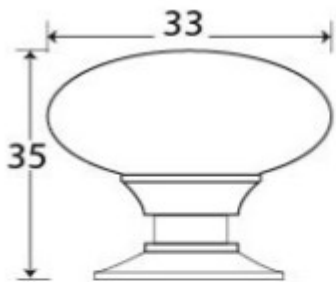

Oval Shaped Cupboard Door Knob - Two Sizes Available - Polished Nickel

Product Images

Description

- Oval Shaped cupboard door Knob
- They are suitable for cupboards, doors and drawers
- High architectural quality range

Size Details

- Available in 2 sizes

- Overall Size: 33mm x 22mm
- Base Size: 36mm Diameter

- Projection: 35mm

- Overall Size: 40mm x 27mm
- Base Size: 43mm Diameter
- Projection: 42mm

Base Material

- Brass

Finish Details

- Polished Nickel

Fixings

- This cupboard knob is fitted via a M4 bolt from the rear of the door / drawer - see below diagram

- Bolt through fixings provide a superior strong fixing allowing this knob to be fitted to tall or heavy doors
- Comes supplied with a 31mm long bolt - suitable for use on 18mm thick doors
- For doors thicker than 18mm, longer M4 fixing bolts are available to buy separately (See related products below)