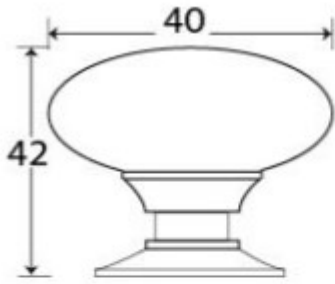

Oval Shaped Cupboard Door Knob - Two Sizes Available - Polished Nickel

Product Images

Description

- Oval Shaped cupboard door Knob
- They are suitable for cupboards, doors and drawers
- High architectural quality range

Size Details

- Available in 2 sizes

- Overall Size: 33mm x 22mm
- Base Size: 36mm Diameter

- Projection: 35mm

- Overall Size: 40mm x 27mm
- Base Size: 43mm Diameter
- Projection: 42mm

Base Material

- Brass

Finish Details

- Polished Nickel

Fixings

- This cupboard knob is fitted via a M4 bolt from the rear of the door / drawer - see below diagram

- Bolt through fixings provide a superior strong fixing allowing this knob to be fitted to tall or heavy doors
- Comes supplied with a 31mm long bolt - suitable for use on 18mm thick doors
- For doors thicker than 18mm, longer M4 fixing bolts are available to buy separately (See related products below)