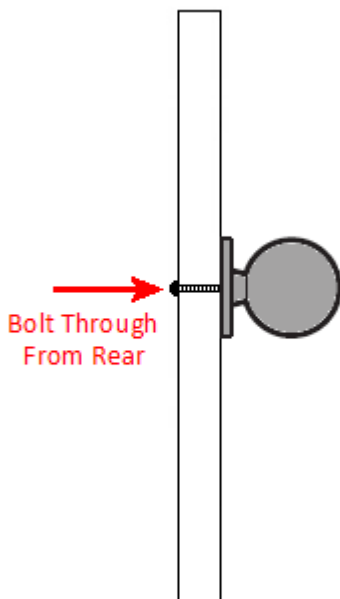

Oval Shaped Cupboard Door Knob - Two Sizes Available - Polished Nickel

Product Images

Description

- Oval Shaped cupboard door Knob
- They are suitable for cupboards, doors and drawers
- High architectural quality range

Size Details

- Available in 2 sizes

- Overall Size: 33mm x 22mm
- Base Size: 36mm Diameter

- Projection: 35mm

- Overall Size: 40mm x 27mm
- Base Size: 43mm Diameter
- Projection: 42mm

Base Material

- Brass

Finish Details

- Polished Nickel

Fixings

- This cupboard knob is fitted via a M4 bolt from the rear of the door / drawer - see below diagram

- Bolt through fixings provide a superior strong fixing allowing this knob to be fitted to tall or heavy doors
- Comes supplied with a 31mm long bolt - suitable for use on 18mm thick doors
- For doors thicker than 18mm, longer M4 fixing bolts are available to buy separately (See related products below)