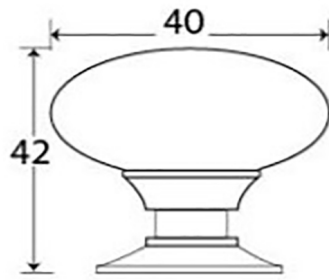

Oval Shaped Cupboard Door Knob - Two Sizes Available - Polished Nickel

Product Images

Description

- Oval Shaped cupboard door Knob
- They are suitable for cupboards, doors and drawers
- High architectural quality range

Size Details

- Available in 2 sizes

- Overall Size: 33mm x 22mm
- Base Size: 36mm Diameter

- Projection: 35mm

- Overall Size: 40mm x 27mm
- Base Size: 43mm Diameter
- Projection: 42mm

Base Material

- Brass

Finish Details

- Polished Nickel

Fixings

- This cupboard knob is fitted via a M4 bolt from the rear of the door / drawer - see below diagram

- Bolt through fixings provide a superior strong fixing allowing this knob to be fitted to tall or heavy doors
- Comes supplied with a 31mm long bolt - suitable for use on 18mm thick doors
- For doors thicker than 18mm, longer M4 fixing bolts are available to buy separately (See related products below)