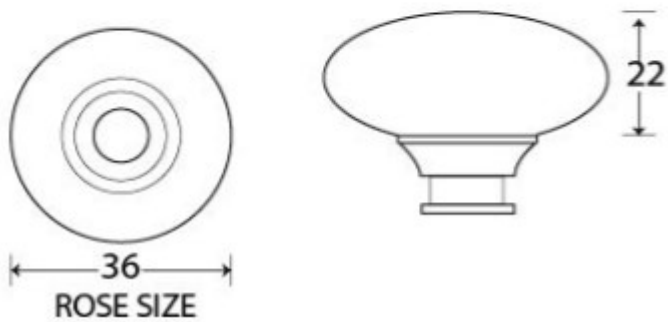

Oval Shaped Cupboard Door Knob - Two Sizes Available - Polished Nickel

Product Images

Description

- Oval Shaped cupboard door Knob
- They are suitable for cupboards, doors and drawers
- High architectural quality range

Size Details

- Available in 2 sizes

- Overall Size: 33mm x 22mm
- Base Size: 36mm Diameter

- Projection: 35mm

- Overall Size: 40mm x 27mm
- Base Size: 43mm Diameter
- Projection: 42mm

Base Material

- Brass

Finish Details

- Polished Nickel

Fixings

- This cupboard knob is fitted via a M4 bolt from the rear of the door / drawer - see below diagram

- Bolt through fixings provide a superior strong fixing allowing this knob to be fitted to tall or heavy doors
- Comes supplied with a 31mm long bolt - suitable for use on 18mm thick doors
- For doors thicker than 18mm, longer M4 fixing bolts are available to buy separately (See related products below)