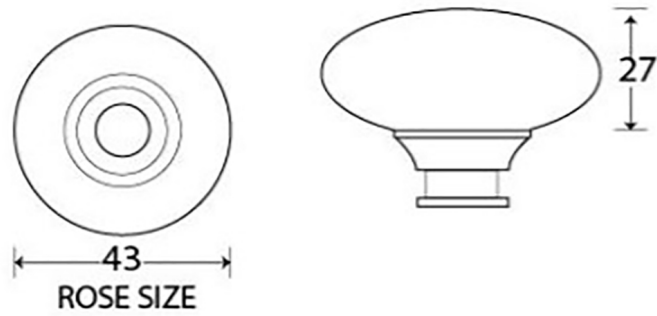

Oval Shaped Cupboard Door Knob - Two Sizes Available - Polished Nickel

Product Images

Description

- Oval Shaped cupboard door Knob
- They are suitable for cupboards, doors and drawers
- High architectural quality range

Size Details

- Available in 2 sizes

- Overall Size: 33mm x 22mm
- Base Size: 36mm Diameter

- Projection: 35mm

- Overall Size: 40mm x 27mm
- Base Size: 43mm Diameter
- Projection: 42mm

Base Material

- Brass

Finish Details

- Polished Nickel

Fixings

- This cupboard knob is fitted via a M4 bolt from the rear of the door / drawer - see below diagram

- Bolt through fixings provide a superior strong fixing allowing this knob to be fitted to tall or heavy doors
- Comes supplied with a 31mm long bolt - suitable for use on 18mm thick doors
- For doors thicker than 18mm, longer M4 fixing bolts are available to buy separately (See related products below)