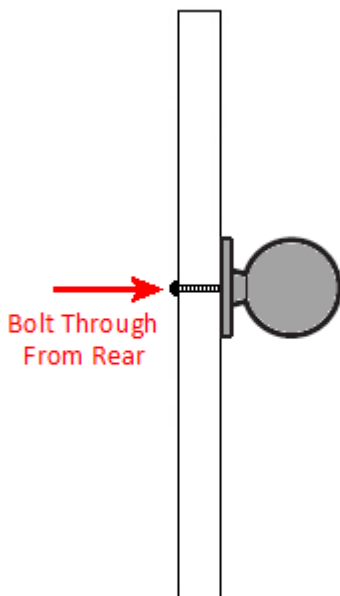

Size Details

- Available in 2 sizes

- Overall Size: 32mm Diameter
- Base Size: 30mm Diameter
- Projection: 38mm

- Overall Size: 38mm Diameter
- Base Size: 36mm Diameter
- Projection: 40mm

Base Material

- Brass

Finish Details

- Polished Nickel

Fixings

- This cupboard knob is fitted via a M4 bolt from the rear of the door / drawer - see below diagram

- Bolt through fixings provide a superior strong fixing allowing this knob to be fitted to tall or heavy doors
- Comes supplied with a 31mm long bolt - suitable for use on 18mm thick doors
- For doors thicker than 18mm, longer M4 fixing bolts are available to buy separately (See related products below)