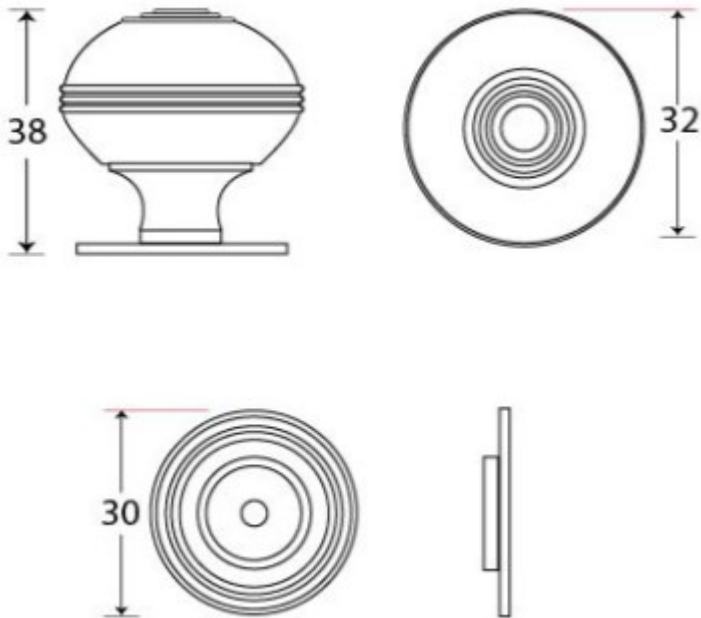

Size Details

- Available in 2 sizes

- Overall Size: 32mm Diameter
- Base Size: 30mm Diameter
- Projection: 38mm

- Overall Size: 38mm Diameter
- Base Size: 36mm Diameter
- Projection: 40mm

Base Material

- Brass

Finish Details

- Polished Nickel

Fixings

- This cupboard knob is fitted via a M4 bolt from the rear of the door / drawer - see below diagram

- Bolt through fixings provide a superior strong fixing allowing this knob to be fitted to tall or heavy doors
- Comes supplied with a 31mm long bolt - suitable for use on 18mm thick doors
- For doors thicker than 18mm, longer M4 fixing bolts are available to buy separately (See related products below)