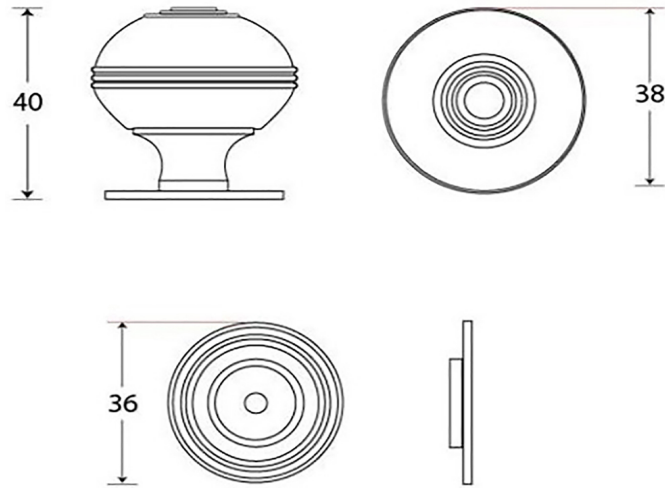

Description

- Prestbury cupboard door Knob
- They are suitable for cupboards, doors and drawers
- High architectural quality range