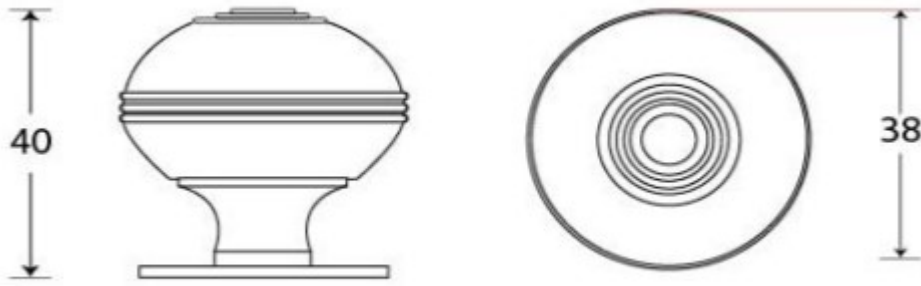

Size Details

- Available in 2 sizes

- Overall Size: 32mm Diameter
- Base Size: 30mm Diameter
- Projection: 38mm

- Overall Size: 38mm Diameter
- Base Size: 36mm Diameter
- Projection: 40mm

Base Material

- Brass

Finish Details

- Polished Nickel

Fixings

- This cupboard knob is fitted via a M4 bolt from the rear of the door / drawer - see below diagram

- Bolt through fixings provide a superior strong fixing allowing this knob to be fitted to tall or heavy doors
- Comes supplied with a 31mm long bolt - suitable for use on 18mm thick doors
- For doors thicker than 18mm, longer M4 fixing bolts are available to buy separately (See related products below)