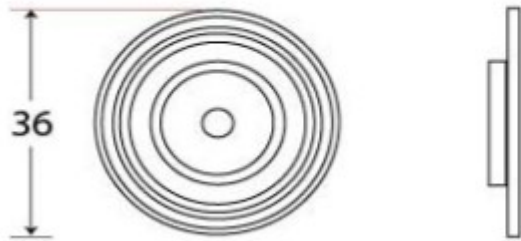

Size Details

- Available in 2 sizes

- Overall Size: 32mm Diameter
- Base Size: 30mm Diameter
- Projection: 38mm

- Overall Size: 38mm Diameter
- Base Size: 36mm Diameter
- Projection: 40mm

Base Material

- Brass

Finish Details

- Polished Nickel

Fixings

- This cupboard knob is fitted via a M4 bolt from the rear of the door / drawer - see below diagram

- Bolt through fixings provide a superior strong fixing allowing this knob to be fitted to tall or heavy doors
- Comes supplied with a 31mm long bolt - suitable for use on 18mm thick doors
- For doors thicker than 18mm, longer M4 fixing bolts are available to buy separately (See related products below)