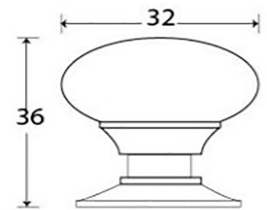

Mushroom Shaped Cupboard Door Knob - Two Sizes Available - Polished Brass Unlacquered

Product Images

ROSE SIZE

ROSE SIZE

Description

- Mushroom Shaped cupboard door Knob
- They are suitable for cupboards, doors and drawers
- High architectural quality range

Size Details

- Available in 2 sizes

- Overall Size: 32mm Diameter
- Base Size: 33mm Diameter
- Projection: 36mm

- Overall Size: 40mm Diameter
- Base Size: 39mm Diameter
- Projection: 40mm

Base Material

- Brass

Finish Details

- Polished Brass

Fixings

- This cupboard knob is fitted via a M4 bolt from the rear of the door / drawer - see below diagram

- Bolt through fixings provide a superior strong fixing allowing this knob to be fitted to tall or heavy doors
- Comes supplied with a 31mm long bolt - suitable for use on 18mm thick doors
- For doors thicker than 18mm, longer M4 fixing bolts are available to buy separately (See related products below)