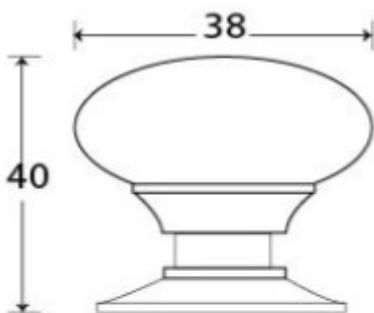

Mushroom Shaped Cupboard Door Knob - Two Sizes Available - Polished Brass Unlacquered

Product Images

ROSE SIZE

ROSE SIZE

Description

- Mushroom Shaped cupboard door Knob
- They are suitable for cupboards, doors and drawers
- High architectural quality range

Size Details

- Available in 2 sizes

- Overall Size: 32mm Diameter
- Base Size: 33mm Diameter
- Projection: 36mm

- Overall Size: 40mm Diameter
- Base Size: 39mm Diameter
- Projection: 40mm

Base Material

- Brass

Finish Details

- Polished Brass

Fixings

- This cupboard knob is fitted via a M4 bolt from the rear of the door / drawer - see below diagram

- Bolt through fixings provide a superior strong fixing allowing this knob to be fitted to tall or heavy doors
- Comes supplied with a 31mm long bolt - suitable for use on 18mm thick doors
- For doors thicker than 18mm, longer M4 fixing bolts are available to buy separately (See related products below)