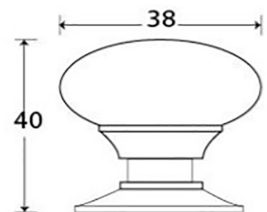

Mushroom Shaped Cupboard Door Knob - Two Sizes Available - Polished Brass Unlacquered

Product Images

ROSE SIZE

ROSE SIZE

Description

- Mushroom Shaped cupboard door Knob
- They are suitable for cupboards, doors and drawers
- High architectural quality range

Size Details

- Available in 2 sizes

- Overall Size: 32mm Diameter
- Base Size: 33mm Diameter
- Projection: 36mm

- Overall Size: 40mm Diameter
- Base Size: 39mm Diameter
- Projection: 40mm

Base Material

- Brass

Finish Details

- Polished Brass

Fixings

- This cupboard knob is fitted via a M4 bolt from the rear of the door / drawer - see below diagram

- Bolt through fixings provide a superior strong fixing allowing this knob to be fitted to tall or heavy doors
- Comes supplied with a 31mm long bolt - suitable for use on 18mm thick doors
- For doors thicker than 18mm, longer M4 fixing bolts are available to buy separately (See related products below)