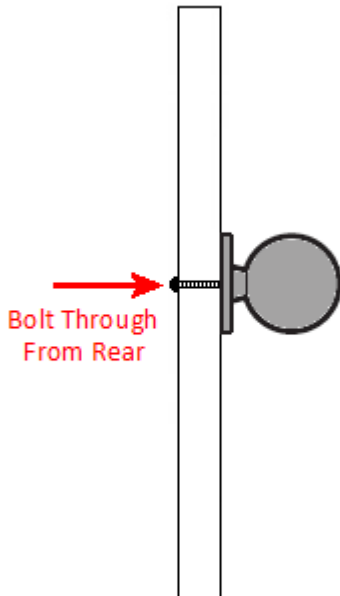

Size Details

- Available in 2 sizes

- Overall Size: 32mm Diameter
- Base Size: 33mm Diameter
- Projection: 36mm

- Overall Size: 40mm Diameter
- Base Size: 39mm Diameter
- Projection: 40mm

Base Material

- Brass

Finish Details

- Polished Brass

Fixings

- This cupboard knob is fitted via a M4 bolt from the rear of the door / drawer - see below diagram

- Bolt through fixings provide a superior strong fixing allowing this knob to be fitted to tall or heavy doors
- Comes supplied with a 31mm long bolt - suitable for use on 18mm thick doors
- For doors thicker than 18mm, longer M4 fixing bolts are available to buy separately (See related products below)

Alternative Fixings

- For fixing two cupboard Knob back to back on either side of a door, a length of M4 stud is required to screw the two Knob together
- For face fixing a cupboard knob by screwing it directly into the front of a wooden door or drawer, a dual M4 / Wood screw is required