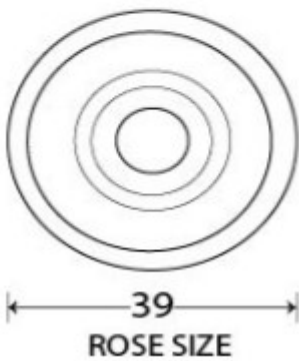

Mushroom Shaped Cupboard Door Knob - Two Sizes Available - Polished Brass Unlacquered

Product Images

ROSE SIZE

ROSE SIZE

Description

- Mushroom Shaped cupboard door Knob
- They are suitable for cupboards, doors and drawers
- High architectural quality range

Size Details

- Available in 2 sizes

- Overall Size: 32mm Diameter
- Base Size: 33mm Diameter
- Projection: 36mm

- Overall Size: 40mm Diameter
- Base Size: 39mm Diameter
- Projection: 40mm

Base Material

- Brass