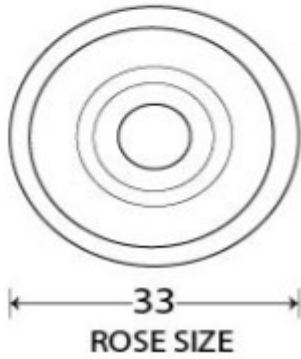

Mushroom Shaped Cupboard Door Knob - Two Sizes Available - Polished Brass Unlacquered

Product Images

ROSE SIZE

ROSE SIZE

Description

- Mushroom Shaped cupboard door Knob
- They are suitable for cupboards, doors and drawers
- High architectural quality range

Size Details

- Available in 2 sizes

- Overall Size: 32mm Diameter
- Base Size: 33mm Diameter
- Projection: 36mm

- Overall Size: 40mm Diameter
- Base Size: 39mm Diameter
- Projection: 40mm

Base Material

- Brass

Finish Details

- Polished Brass

Fixings

- This cupboard knob is fitted via a M4 bolt from the rear of the door / drawer - see below diagram

- Bolt through fixings provide a superior strong fixing allowing this knob to be fitted to tall or heavy doors
- Comes supplied with a 31mm long bolt - suitable for use on 18mm thick doors
- For doors thicker than 18mm, longer M4 fixing bolts are available to buy separately (See related products below)