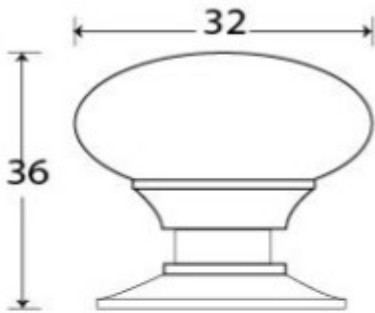

Mushroom Shaped Cupboard Door Knob - Two Sizes Available - Polished Brass Unlacquered

Product Images

ROSE SIZE

ROSE SIZE

Description

- Mushroom Shaped cupboard door Knob
- They are suitable for cupboards, doors and drawers
- High architectural quality range

Size Details

- Available in 2 sizes

- Overall Size: 32mm Diameter
- Base Size: 33mm Diameter
- Projection: 36mm

- Overall Size: 40mm Diameter
- Base Size: 39mm Diameter
- Projection: 40mm

Base Material

- Brass

Finish Details

- Polished Brass

Fixings

- This cupboard knob is fitted via a M4 bolt from the rear of the door / drawer - see below diagram

- Bolt through fixings provide a superior strong fixing allowing this knob to be fitted to tall or heavy doors
- Comes supplied with a 31mm long bolt - suitable for use on 18mm thick doors
- For doors thicker than 18mm, longer M4 fixing bolts are available to buy separately (See related products below)