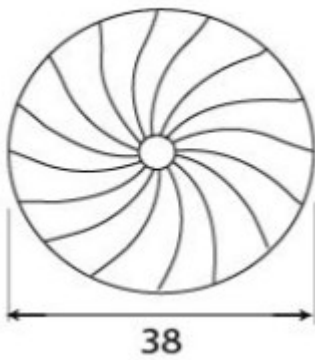

## Size Details

- Available in 3 sizes

- Overall Size: 32mm Diameter
- Projection: 45mm

- Overall Size: 38mm Diameter
- Projection: 58mm

- Overall Size: 45mm Diameter
- Projection: 66mm