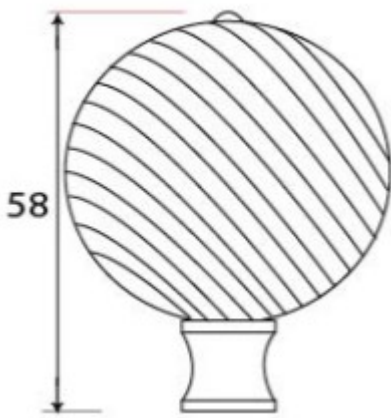

## Size Details

- Available in 3 sizes

- Overall Size: 32mm Diameter
- Projection: 45mm

- Overall Size: 38mm Diameter
- Projection: 58mm

- Overall Size: 45mm Diameter
- Projection: 66mm