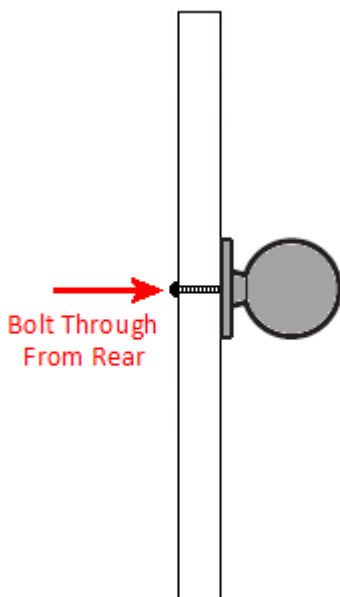

Fixings

- This cupboard knob is fitted via a M4 bolt from the rear of the door / drawer - see below diagram

- Bolt through fixings provide a superior strong fixing allowing this knob to be fitted to tall or heavy doors