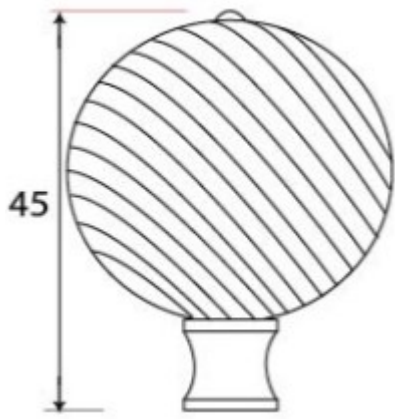

## Size Details

- Available in 3 sizes

- Overall Size: 32mm Diameter
- Projection: 45mm

- Overall Size: 38mm Diameter
- Projection: 58mm

- Overall Size: 45mm Diameter
- Projection: 66mm