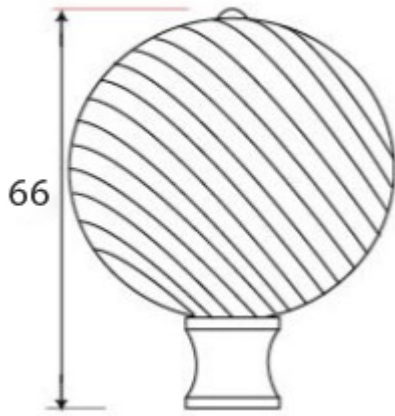

## Size Details

- Available in 3 sizes

- Overall Size: 32mm Diameter
- Projection: 45mm

- Overall Size: 38mm Diameter
- Projection: 58mm

- Overall Size: 45mm Diameter
- Projection: 66mm