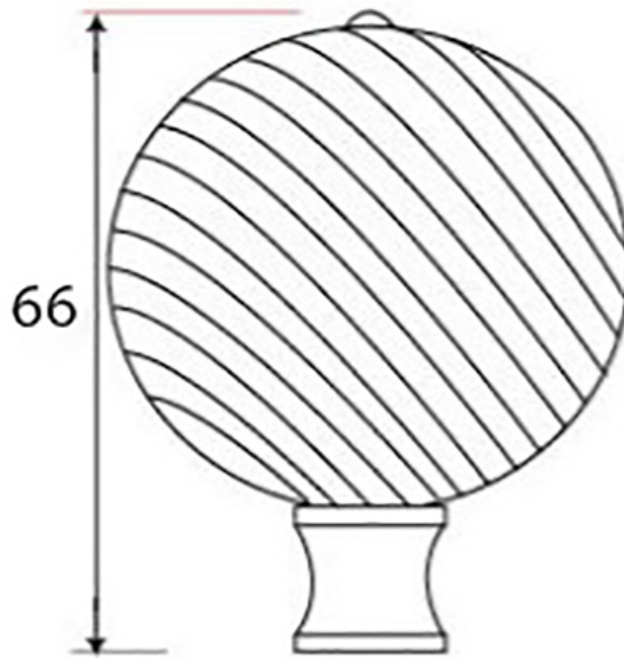

Description

- Spiral Design cupboard door Knob
- They are suitable for cupboards, doors and drawers
- High architectural quality range

Size Details

- Available in 3 sizes