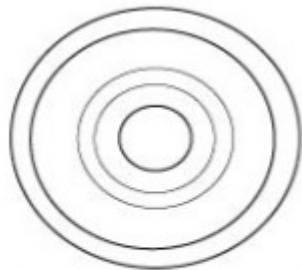


Mushroom Shaped Cupboard Door Knob - Two Sizes Available - Polished Solid Bronze

Product Images

Description

- Mushroom Shaped cupboard door Knob
- They are suitable for cupboards, doors and drawers
- High architectural quality range

Size Details

- Available in 2 sizes

33
ROSE SIZE

- Overall Size: 32mm Diameter
- Base Size: 33mm Diameter
- Projection: 36mm

39
ROSE SIZE

- Overall Size: 40mm Diameter
- Base Size: 39mm Diameter
- Projection: 40mm

Base Material

- Bronze

Finish Details

- Polished Bronze

Fixings

- This cupboard knob is fitted via a M4 bolt from the rear of the door / drawer - see below diagram

- Bolt through fixings provide a superior strong fixing allowing this knob to be fitted to tall or heavy doors
- Comes supplied with a 31mm long bolt - suitable for use on 18mm thick doors
- For doors thicker than 18mm, longer M4 fixing bolts are available to buy separately (See related products below)