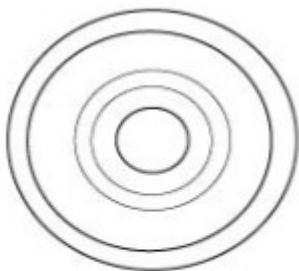


Mushroom Shaped Cupboard Door Knob - Two Sizes Available - Polished Solid Bronze

Product Images

Description

- Mushroom Shaped cupboard door Knob
- They are suitable for cupboards, doors and drawers
- High architectural quality range

Size Details

- Available in 2 sizes

33
ROSE SIZE

- Overall Size: 32mm Diameter
- Base Size: 33mm Diameter
- Projection: 36mm

39
ROSE SIZE

- Overall Size: 40mm Diameter
- Base Size: 39mm Diameter
- Projection: 40mm

Base Material

- Bronze

Finish Details

- Polished Bronze

Fixings

- This cupboard knob is fitted via a M4 bolt from the rear of the door / drawer - see below diagram

- Bolt through fixings provide a superior strong fixing allowing this knob to be fitted to tall or heavy doors
- Comes supplied with a 31mm long bolt - suitable for use on 18mm thick doors
- For doors thicker than 18mm, longer M4 fixing bolts are available to buy separately (See related products below)