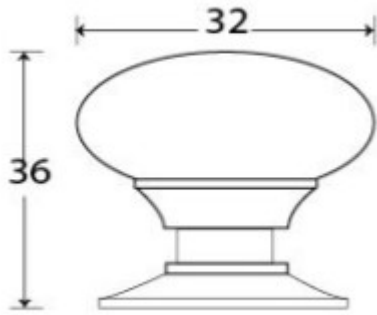


Mushroom Shaped Cupboard Door Knob - Two Sizes Available - Polished Solid Bronze

Product Images

Description

- Mushroom Shaped cupboard door Knob
- They are suitable for cupboards, doors and drawers
- High architectural quality range

Size Details

- Available in 2 sizes

33
ROSE SIZE

- Overall Size: 32mm Diameter
- Base Size: 33mm Diameter
- Projection: 36mm

39
ROSE SIZE

- Overall Size: 40mm Diameter
- Base Size: 39mm Diameter
- Projection: 40mm

Base Material

- Bronze

Finish Details

- Polished Bronze

Fixings

- This cupboard knob is fitted via a M4 bolt from the rear of the door / drawer - see below diagram

- Bolt through fixings provide a superior strong fixing allowing this knob to be fitted to tall or heavy doors
- Comes supplied with a 31mm long bolt - suitable for use on 18mm thick doors
- For doors thicker than 18mm, longer M4 fixing bolts are available to buy separately (See related products below)