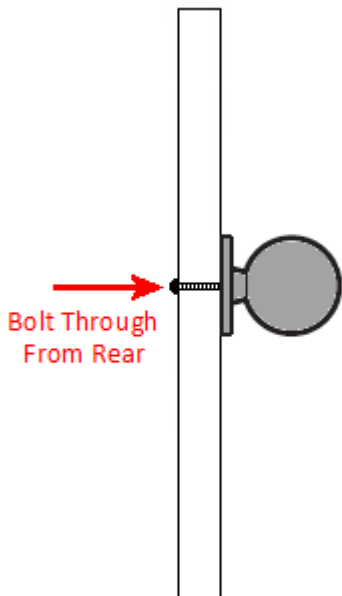

Size Details

- Available in 2 sizes

33
ROSE SIZE

- Overall Size: 32mm Diameter
- Base Size: 33mm Diameter
- Projection: 36mm

39
ROSE SIZE

- Overall Size: 40mm Diameter
- Base Size: 39mm Diameter
- Projection: 40mm

Base Material

- Bronze

Finish Details

- Polished Bronze

Fixings

- This cupboard knob is fitted via a M4 bolt from the rear of the door / drawer - see below diagram

- Bolt through fixings provide a superior strong fixing allowing this knob to be fitted to tall or heavy doors
- Comes supplied with a 31mm long bolt - suitable for use on 18mm thick doors
- For doors thicker than 18mm, longer M4 fixing bolts are available to buy separately (See related products below)

Alternative Fixings

- For fixing two cupboard Knob back to back on either side of a door, a length of M4 stud is required to screw the two Knob together
- For face fixing a cupboard knob by screwing it directly into the front of a wooden door or drawer, a dual M4 / Wood screw is required