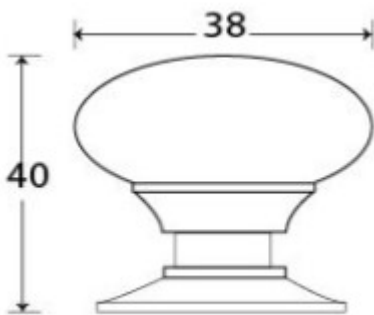


Mushroom Shaped Cupboard Door Knob - Two Sizes Available - Polished Solid Bronze

Product Images

Description

- Mushroom Shaped cupboard door Knob
- They are suitable for cupboards, doors and drawers
- High architectural quality range

Size Details

- Available in 2 sizes

33
ROSE SIZE

- Overall Size: 32mm Diameter
- Base Size: 33mm Diameter
- Projection: 36mm

39
ROSE SIZE

- Overall Size: 40mm Diameter
- Base Size: 39mm Diameter
- Projection: 40mm

Base Material

- Bronze

Finish Details

- Polished Bronze

Fixings

- This cupboard knob is fitted via a M4 bolt from the rear of the door / drawer - see below diagram

- Bolt through fixings provide a superior strong fixing allowing this knob to be fitted to tall or heavy doors
- Comes supplied with a 31mm long bolt - suitable for use on 18mm thick doors
- For doors thicker than 18mm, longer M4 fixing bolts are available to buy separately (See related products below)