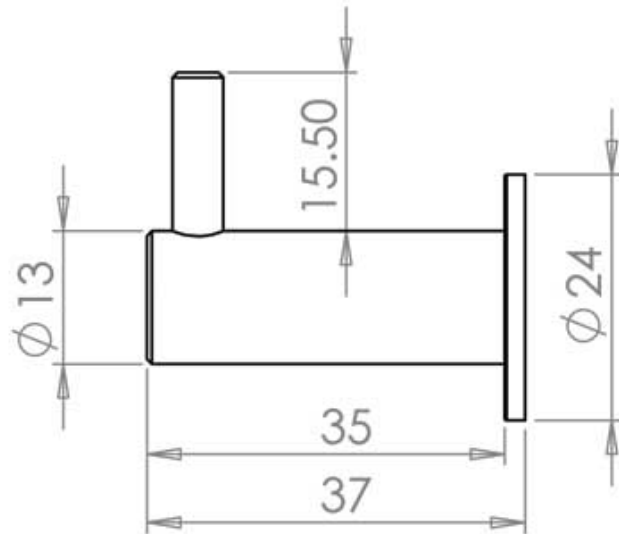

Robe Hook - Satin Stainless Steel

Product Images

Description

- Robe hook
- Ideal for mounting to the back of a door or into a wall
- Concealed fixed via a wood screw

Finish

- Satin Stainless Steel

Dimensions

- 25mm rose
- 35mm projection

Unit Of Sale

- Sold individually - Each

Products in this set

20164.1 - Robe Hook - Satin Stainless Steel - Each