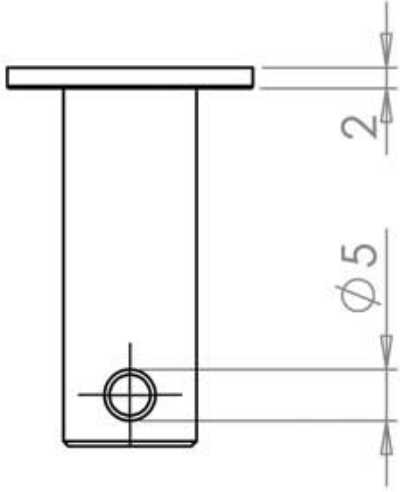

Robe Hook - Satin Stainless Steel

Product Images

Description

- Robe hook
- Ideal for mounting to the back of a door or into a wall
- Concealed fixed via a wood screw

Finish

- Satin Stainless Steel

Dimensions

- 25mm rose
- 35mm projection

Unit Of Sale

- Sold individually - Each

Products in this set

20164.1 - Robe Hook - Satin Stainless Steel - Each