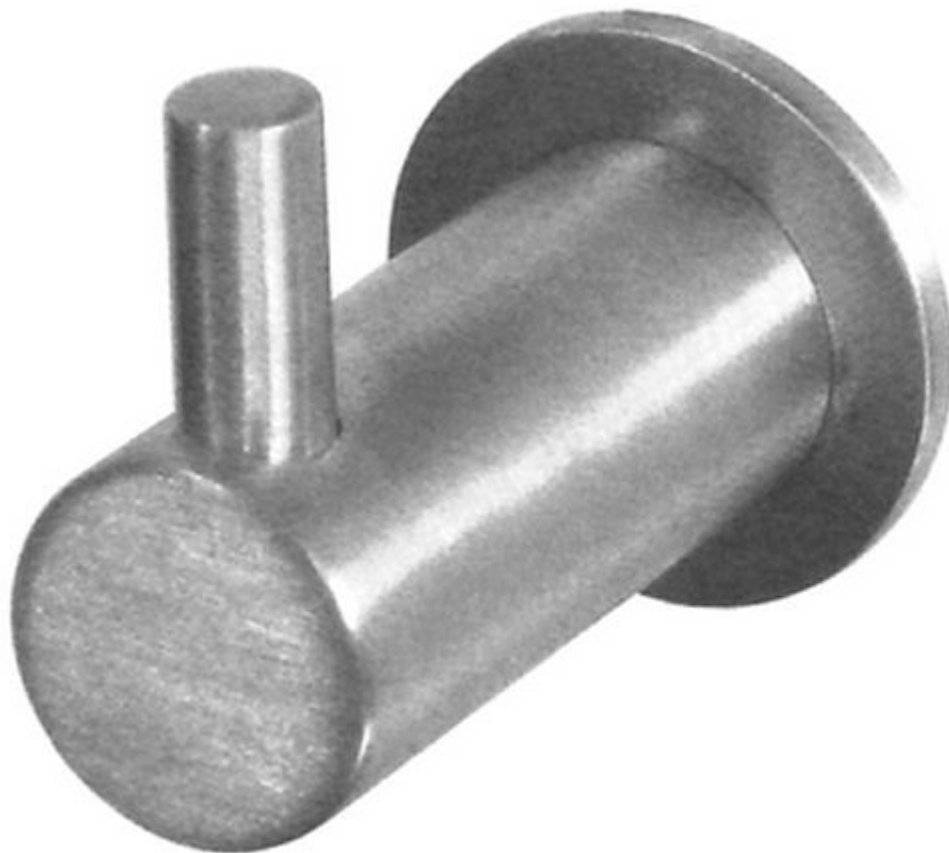

Robe Hook - Satin Stainless Steel

Product Images

Description

- Robe hook
- Ideal for mounting to the back of a door or into a wall
- Concealed fixed via a wood screw

Finish

- Satin Stainless Steel

Dimensions

- 25mm rose
- 35mm projection

Unit Of Sale

- Sold individually - Each

Products in this set

20164.1 - Robe Hook - Satin Stainless Steel - Each