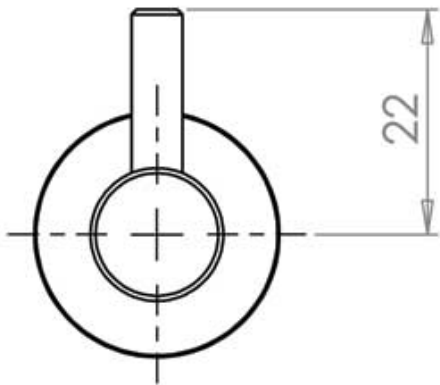

Robe Hook - Satin Stainless Steel

Product Images

Description

- Robe hook
- Ideal for mounting to the back of a door or into a wall
- Concealed fixed via a wood screw

Finish

- Satin Stainless Steel

Dimensions

- 25mm rose
- 35mm projection

Unit Of Sale

- Sold individually - Each

Products in this set

20164.1 - Robe Hook - Satin Stainless Steel - Each