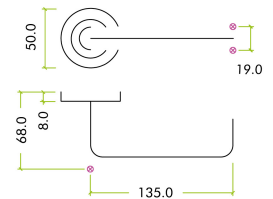

Maggiore Return To Door Round Rose Lever Handles - Matt Black

Product Images

Description

- Maggiore return to door round rose lever handles
- Suitable for commercial projects and public buildings
- Concealed bolt through fixings via screw on rose.
- Matching accessories available including standard escutcheons (keyhole covers) and a bathroom turn & release set.

How To Order Lever Handles With A Rose

- **For Non-Locking Doors** - 1 x (Pair) Lever Handles Only