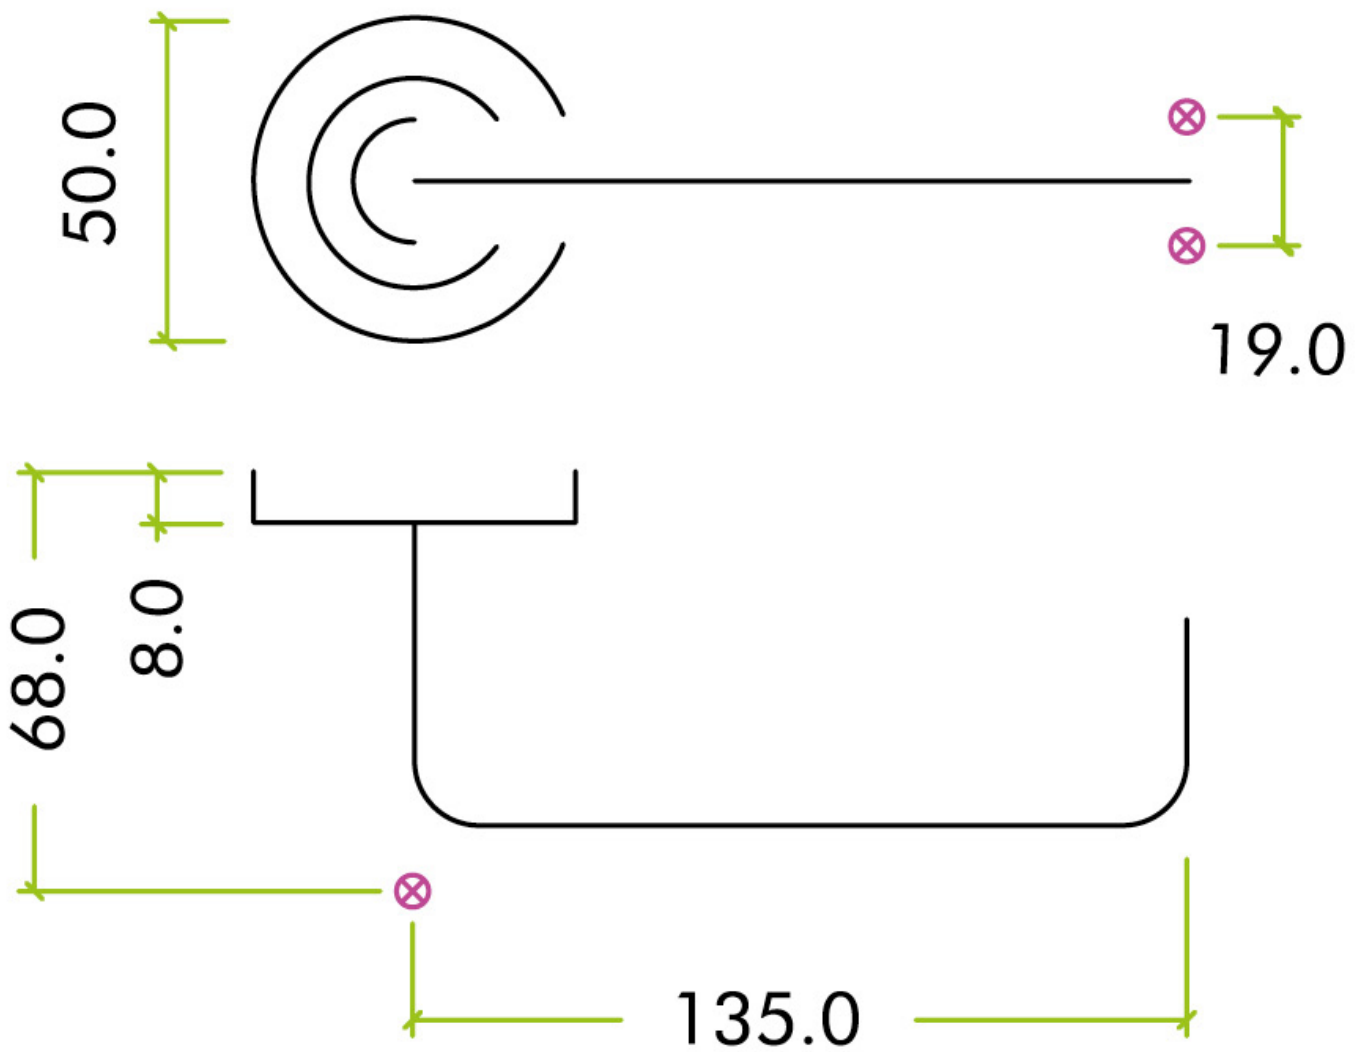

## Dimensions

- Rose Diameter - 50mm
- Rose Thickness - 8mm
- Lever Length - 135mm

## Spindle Size

- 8mm x 8mm square - UK Standard.