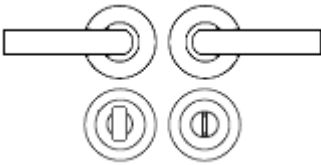

How To Order Lever Handles With A Rose

- **For Non-Locking Doors** - 1 x (Pair) Lever Handles Only

- **For Locking Doors** - 1 x (Pair) Lever Handles Only + 2 x (Each) Standard Escutcheons

- **For Euro Cylinder Locking Doors** - 1 x (Pair) Lever Handles Only + 2 x (Each) Euro Escutcheons

- **For Locking Bathroom Doors** - 1 x Pair Lever Handles Only + 1 x (Set) Turn & Emergency Release

Matching Accessories

- **Standard escutcheon** - (key hole cover to suit regular "chubb style locks")
- **Euro profile escutcheon** - (key hole cover to suit euro profile cylinders)
- **Turn & emergency release** - (a thumbturn used to lock bathroom doors, WC's and toilet doors)

Base Material

- Brass

Finish

- PVD Satin Brass

Operation

- Both levers are sprung to ensure the lever always returns to its starting position.

Dimensions

- Rose Diameter - 50mm
- Rose Thickness - 8mm
- Lever Length - 135mm

Spindle Size

- 8mm x 8mm square - UK Standard.

Fixings

- Concealed bolt together fixings via male and female bolts.
- Grub screw fixing to spindle for extra strength once fitted to the door.
- Comes supplied with male and female bolt through fixings and 8mm heso fixing spindle.