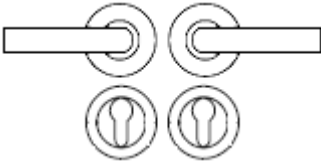

How To Order Lever Handles With A Rose

- **For Non-Locking Doors** - 1 x (Pair) Lever Handles Only

- **For Locking Doors** - 1 x (Pair) Lever Handles Only + 2 x (Each) Standard Escutcheons

- **For Euro Cylinder Locking Doors** - 1 x (Pair) Lever Handles Only + 2 x (Each) Euro Escutcheons

- **For Locking Bathroom Doors** - 1 x Pair Lever Handles Only + 1 x (Set) Turn & Emergency Release

Matching Accessories

- **Standard escutcheon** - (key hole cover to suit regular "chubb style locks")
- **Euro profile escutcheon** - (key hole cover to suit euro profile cylinders)
- **Turn & emergency release** - (a thumbturn used to lock bathroom doors, WC's and toilet doors)

Base Material

- Brass

Finish

- PVD Satin Brass

Operation

- Both levers are sprung to ensure the lever always returns to its starting position.

Dimensions

- Rose Diameter - 50mm
- Rose Thickness - 8mm
- Lever Length - 135mm

Spindle Size

- 8mm x 8mm square - UK Standard.

Fixings

- Concealed bolt together fixings via male and female bolts.
- Grub screw fixing to spindle for extra strength once fitted to the door.
- Comes supplied with male and female bolt through fixings and 8mm heso fixing spindle.