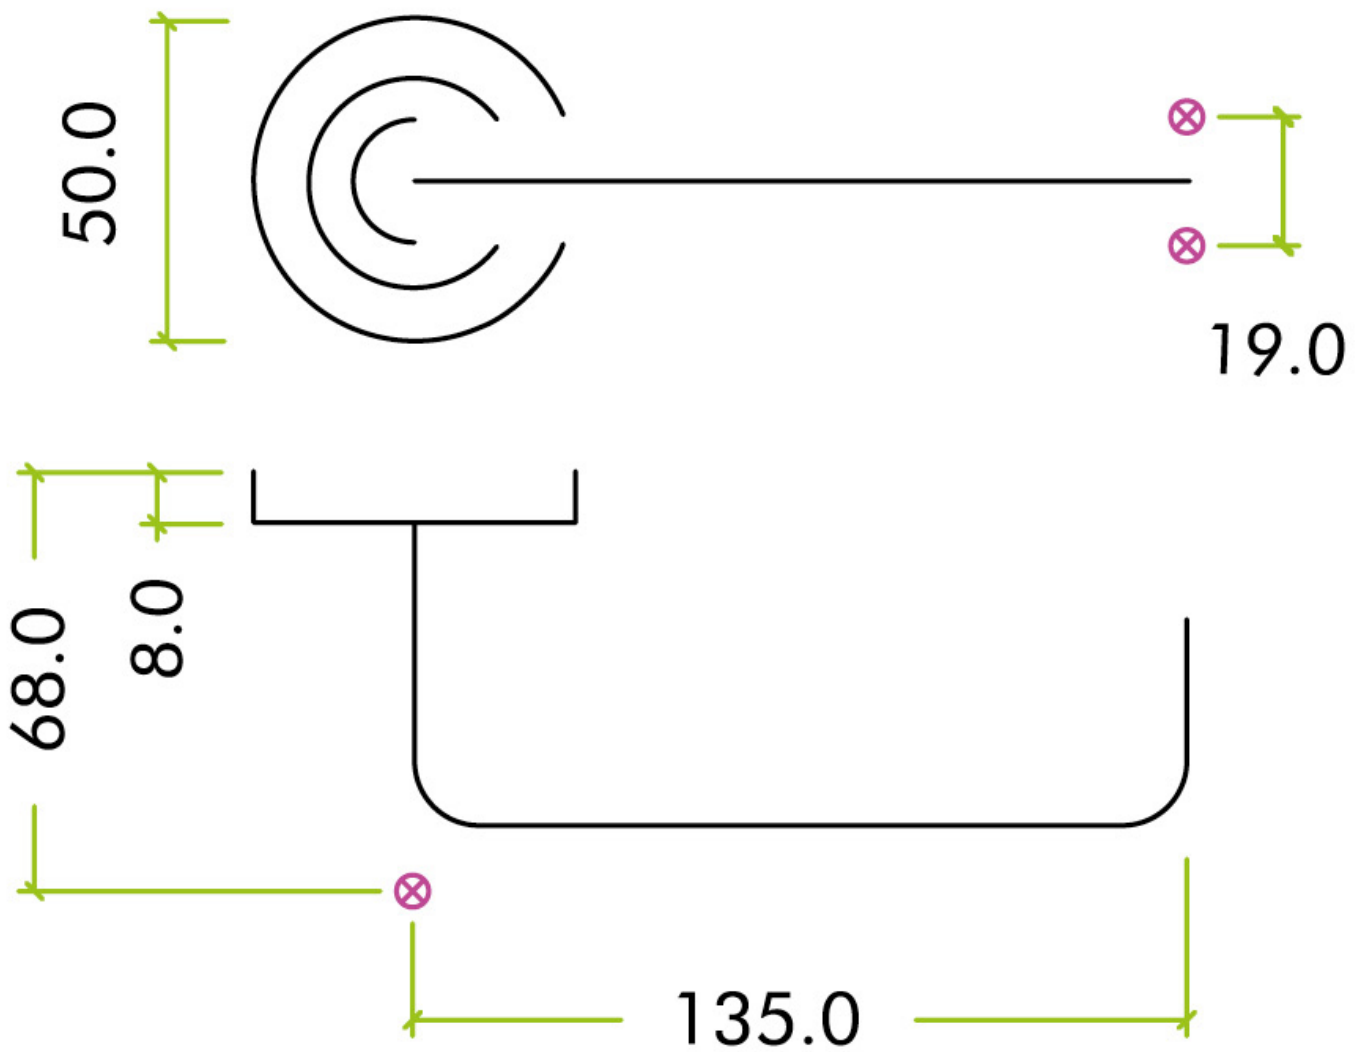

Base Material

- Brass

Finish

- PVD Satin Brass

Operation

- Both levers are sprung to ensure the lever always returns to its starting position.

Dimensions

- Rose Diameter - 50mm
- Rose Thickness - 8mm
- Lever Length - 135mm

Spindle Size

- 8mm x 8mm square - UK Standard.

Fixings

- Concealed bolt together fixings via male and female bolts.
- Grub screw fixing to spindle for extra strength once fitted to the door.
- Comes supplied with male and female bolt through fixings and 8mm heso fixing spindle.