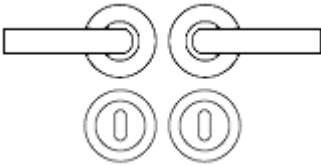

Maggiore Return To Door Round Rose Lever Handles - Satin Brass PVD Plated

Product Images

Description

- Maggiore return to door round rose lever handles
- Suitable for commercial projects and public buildings
- Concealed bolt through fixings via screw on rose.
- Matching accessories available including standard escutcheons (keyhole covers) and a bathroom turn & release set.

How To Order Lever Handles With A Rose

- **For Non-Locking Doors** - 1 x (Pair) Lever Handles Only

- **For Locking Doors** - 1 x (Pair) Lever Handles Only + 2 x (Each) Standard Escutcheons

- **For Euro Cylinder Locking Doors** - 1 x (Pair) Lever Handles Only + 2 x (Each) Euro Escutcheons

Base Material

- Brass

Finish

- PVD Satin Brass

Operation

- Both levers are sprung to ensure the lever always returns to its starting position.

Dimensions

- Rose Diameter - 50mm
- Rose Thickness - 8mm
- Lever Length - 135mm

Spindle Size

- 8mm x 8mm square - UK Standard.

Fixings

- Concealed bolt together fixings via male and female bolts.
- Grub screw fixing to spindle for extra strength once fitted to the door.
- Comes supplied with male and female bolt through fixings and 8mm heso fixing spindle.