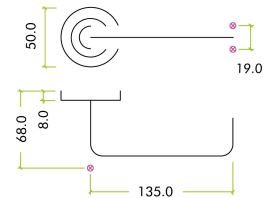

Maggiore Return To Door Round Rose Lever Handles - Satin Brass PVD Plated

Product Images

Description

- Maggiore return to door round rose lever handles
- Suitable for commercial projects and public buildings
- Concealed bolt through fixings via screw on rose.
- Matching accessories available including standard escutcheons (keyhole covers) and a bathroom turn & release set.

How To Order Lever Handles With A Rose

- **For Non-Locking Doors** - 1 x (Pair) Lever Handles Only

- **For Locking Doors** - 1 x (Pair) Lever Handles Only + 2 x (Each) Standard Escutcheons

- **For Euro Cylinder Locking Doors** - 1 x (Pair) Lever Handles Only + 2 x (Each) Euro Escutcheons

Base Material

- Brass

Finish

- PVD Satin Brass

Operation

- Both levers are sprung to ensure the lever always returns to its starting position.

Dimensions

- Rose Diameter - 50mm
- Rose Thickness - 8mm
- Lever Length - 135mm

Spindle Size

- 8mm x 8mm square - UK Standard.

Fixings

- Concealed bolt together fixings via male and female bolts.
- Grub screw fixing to spindle for extra strength once fitted to the door.
- Comes supplied with male and female bolt through fixings and 8mm heso fixing spindle.