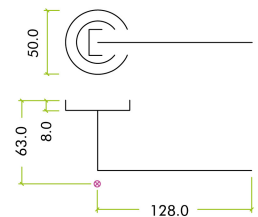

Varese Round Rose Lever Handles - Matt Black

Product Images

Description

- Varese design round rose lever handles
- Suitable for commercial projects and public buildings
- Concealed bolt through fixings via screw on rose.
- Matching accessories available including standard escutcheons (keyhole covers) and a bathroom turn & release set.

Base Material

- Brass

Finish

- Matt Black

Operation

- Both levers are sprung to ensure the lever always returns to its starting position.

Dimensions

- Rose Diameter - 50mm
- Rose Thickness - 8mm
- Lever Length - 128mm

Spindle Size

- 8mm x 8mm square - UK Standard.

Fixings

- Concealed bolt together fixings via male and female bolts.
- Grub screw fixing to spindle for extra strength once fitted to the door.
- Comes supplied with male and female bolt through fixings and 8mm heso fixing spindle.