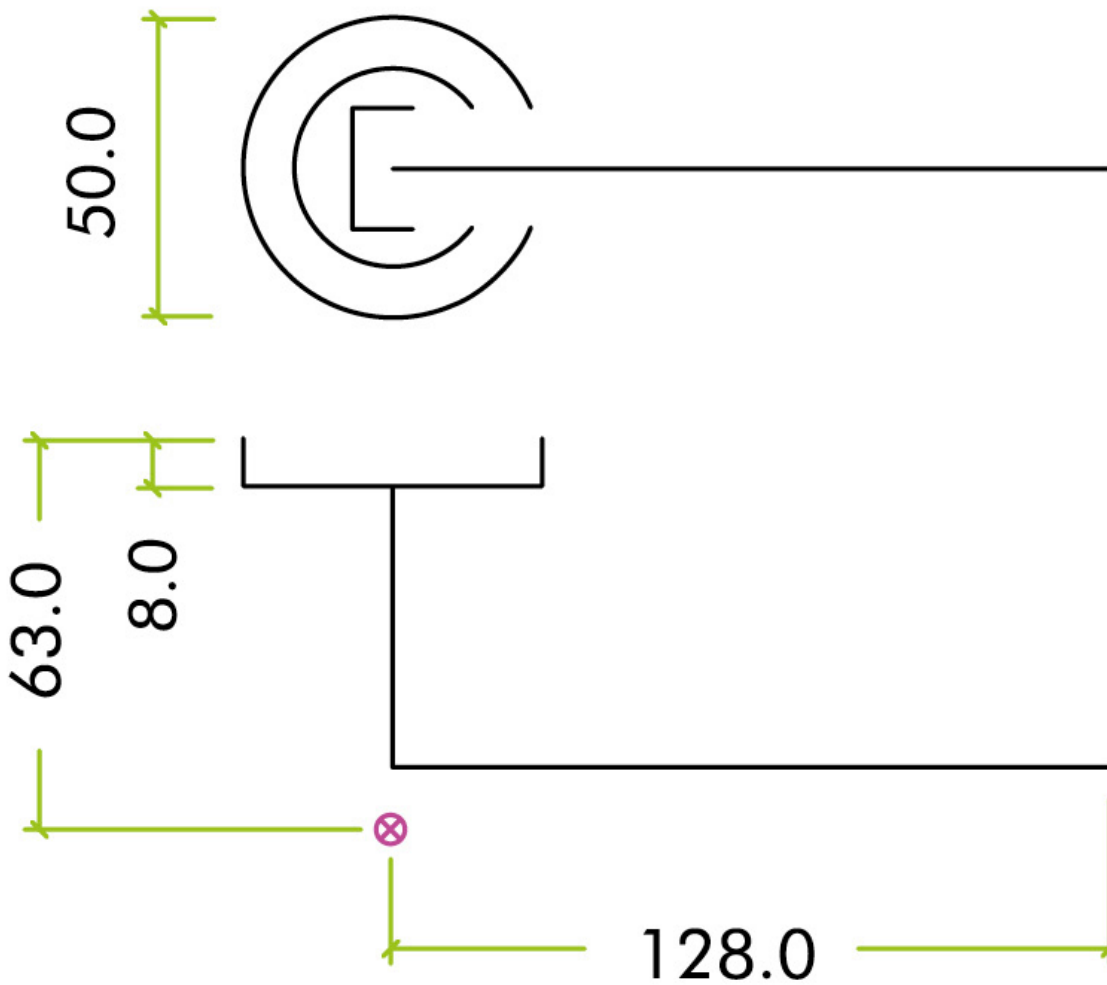

Base Material

- Brass

Finish

- Matt Black

Operation

- Both levers are sprung to ensure the lever always returns to its starting position.

Dimensions

- Rose Diameter - 50mm
- Rose Thickness - 8mm
- Lever Length - 128mm

Spindle Size

- 8mm x 8mm square - UK Standard.

Fixings

- Concealed bolt together fixings via male and female bolts.
- Grub screw fixing to spindle for extra strength once fitted to the door.
- Comes supplied with male and female bolt through fixings and 8mm heso fixing spindle.