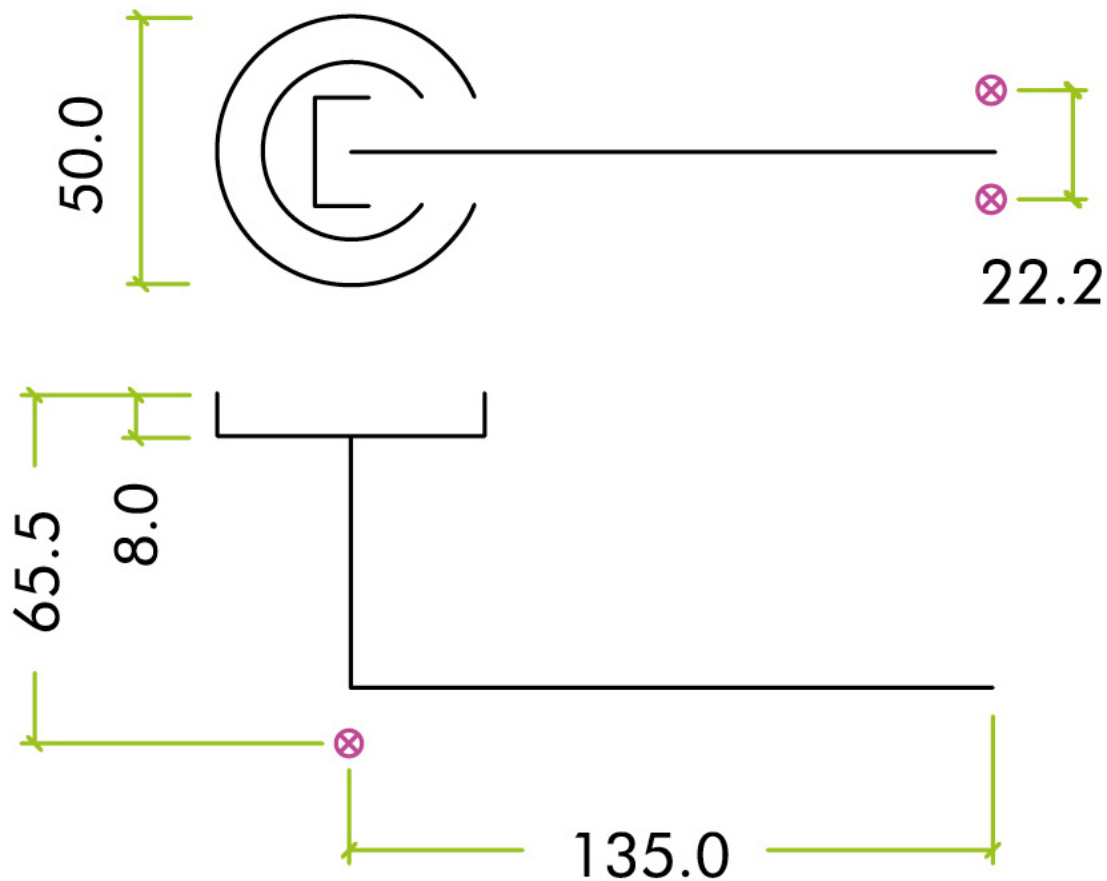

Garda Tubular Lever Door Handles With Square Section Neck And Round Rose - PVD Satin Bronze

Product Images

Description

- Garda tubular lever door handles with square section neck and round rose lever handles
- Suitable for commercial projects and public buildings
- Concealed bolt through fixings via screw on rose.
- Matching accessories available including standard escutcheons (keyhole covers) and a bathroom turn & release set.

Base Material

- Brass

Finish

- PVD Satin Bronze

Operation

- Both levers are sprung to ensure the lever always returns to its starting position.

Dimensions

- Rose Diameter - 50mm
- Rose Thickness - 8mm
- Lever Length - 135mm

Spindle Size

- 8mm x 8mm square - UK Standard.

Fixings

- Concealed bolt together fixings via male and female bolts.
- Grub screw fixing to spindle for extra strength once fitted to the door.
- Comes supplied with male and female bolt through fixings and 8mm heso fixing spindle.

49306.1 - Garda Tubular Lever Door Handles With Square Section Neck And Round Rose - PVD Satin Bronze - Pair