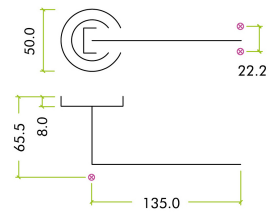

Garda Tubular Lever Door Handles With Square Section Neck And Round Rose - PVD Satin Bronze

Product Images

Description

- Garda tubular lever door handles with square section neck and round rose lever handles
- Suitable for commercial projects and public buildings
- Concealed bolt through fixings via screw on rose.
- Matching accessories available including standard escutcheons (keyhole covers) and a bathroom turn & release set.

How To Order Lever Handles With A Rose

- **For Non-Locking Doors** - 1 x (Pair) Lever Handles Only

- **For Locking Doors** - 1 x (Pair) Lever Handles Only + 2 x (Each) Standard Escutcheons

- **For Euro Cylinder Locking Doors** - 1 x (Pair) Lever Handles Only + 2 x (Each) Euro Escutcheons

Base Material

- Brass

Finish

- PVD Satin Bronze

Operation

- Both levers are sprung to ensure the lever always returns to its starting position.

Dimensions

- Rose Diameter - 50mm
- Rose Thickness - 8mm
- Lever Length - 135mm

Spindle Size

- 8mm x 8mm square - UK Standard.

Fixings

- Concealed bolt together fixings via male and female bolts.
- Grub screw fixing to spindle for extra strength once fitted to the door.
- Comes supplied with male and female bolt through fixings and 8mm heso fixing spindle.