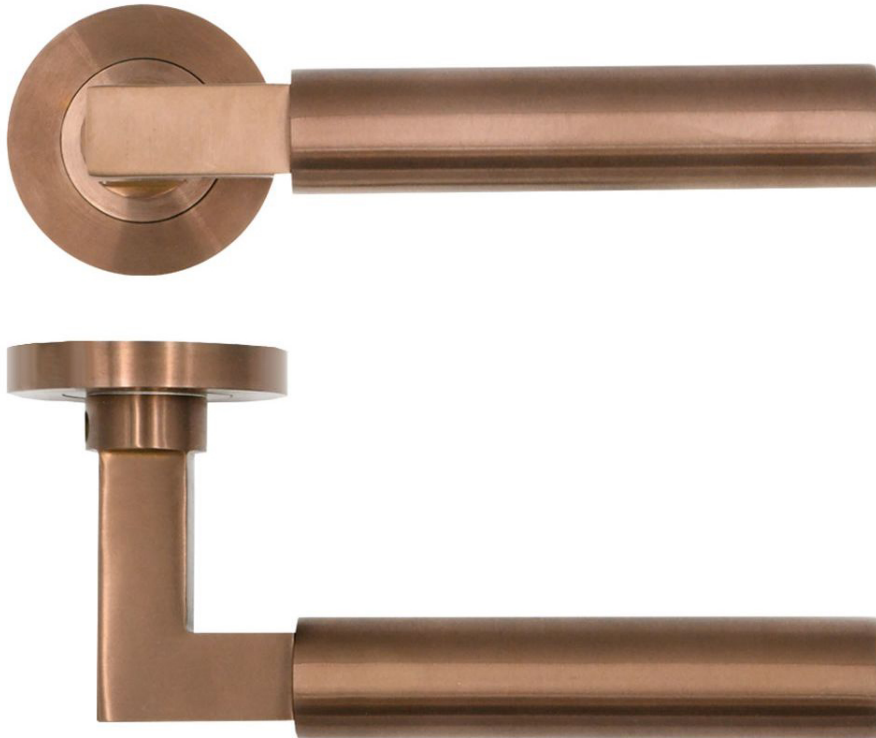

Garda Tubular Lever Door Handles With Square Section Neck And Round Rose - PVD Satin Bronze

Product Images

Description

- Garda tubular lever door handles with square section neck and round rose lever handles
- Suitable for commercial projects and public buildings
- Concealed bolt through fixings via screw on rose.
- Matching accessories available including standard escutcheons (keyhole covers) and a bathroom turn & release set.

Base Material

- Brass

Finish

- PVD Satin Bronze

Operation

- Both levers are sprung to ensure the lever always returns to its starting position.

Dimensions

- Rose Diameter - 50mm
- Rose Thickness - 8mm
- Lever Length - 135mm

Spindle Size

- 8mm x 8mm square - UK Standard.

Fixings

- Concealed bolt together fixings via male and female bolts.
- Grub screw fixing to spindle for extra strength once fitted to the door.
- Comes supplied with male and female bolt through fixings and 8mm heso fixing spindle.

49306.1 - Garda Tubular Lever Door Handles With Square Section Neck And Round Rose - PVD Satin Bronze - Pair