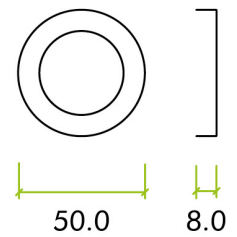

Euro Profile Round Escutcheon - Matt Black

Product Images

Description

- Euro profile escutcheon
- For use with euro profile cylinder

Finish

- Matt Black

Base Material

- Brass

Dimensions

- 50mm diameter
- 8mm Depth

Important Information

- Supplied individually

Products in this set

49314.1 - Euro Profile Round Escutcheon - Matt Black - Each