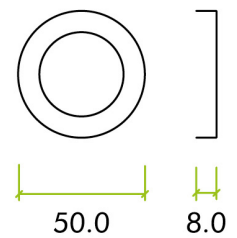

Euro Profile Round Escutcheon - PVD Satin Bronze

Product Images

Description

- Euro profile escutcheon
- For use with euro profile cylinder

Finish

- PVD Satin Bronze

Base Material

- Brass

Dimensions

- 50mm diameter
- 8mm Depth

Important Information

- Supplied individually

Products in this set

49315.1 - Euro Profile Round Escutcheon - PVD Satin Bronze - Each