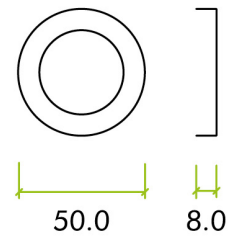

Standard Profile Round Escutcheon - Matt Black

Product Images

Description

- Standard profile escutcheon

Finish

- Matt Black

Base Material

- Brass

Dimensions

- 50mm diameter
- 8mm Depth

Important Information

- Supplied individually

Products in this set

49317.1 - Standard Profile Round Escutcheon - Matt Black - Each