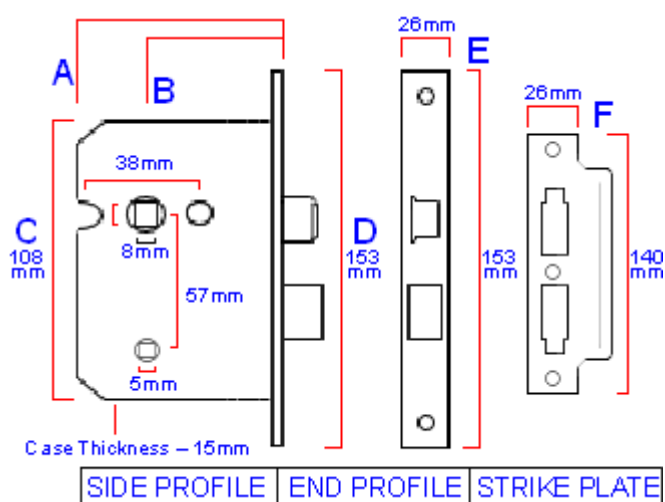

## Features

- Solid brass deadbolt and latch.
- Medium weight spring strength ideal for use with sprung lever furniture.
- Bolt through facility for bolt together fixing lever handles and accessories at 38mm centres.
- 8mm x 8mm spindle follower (to suit standard UK size door handles).
- 5mm x 5mm thumb-turn spindle follower (to suit standard UK size turn and release systems).
- Reversible strike plate.

## Dimensions

- Available in one size only
- 102mm case depth (83mm backset).

Item Code	Lock Case Depth (A)	Backset To Keyhole (B)
20178.1	102mm	83mm

- Lever handle follower - 8mm x 8mm.
- Dead bolt follower - 5mm x 5mm.