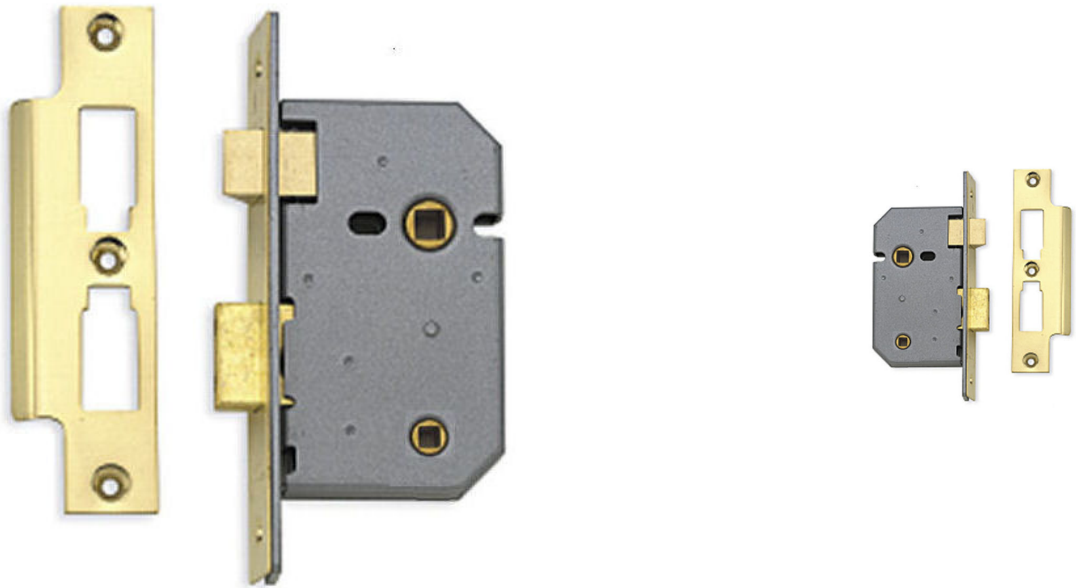

## Mortice Bathroom Lock - 102mm (4 Inch) Deep - Polished Brass (Lacquered)

### Description

---

- 102mm (4 inches) deep case makes this look ideal for use with mortice door knobs.
- Privacy lock for use on bathroom doors, toilets and WC doors.
- For use on doors that require door handles and need to be locked via a thumb-turn and release system.
- Must be used in conjunction with some form of door handle.
- Comes supplied with a polished brass forend and frame mounted strike plate.

## Features

- Solid brass deadbolt and latch.
- Medium weight spring strength ideal for use with sprung lever furniture.
- Bolt through facility for bolt together fixing lever handles and accessories at 38mm centres.
- 8mm x 8mm spindle follower (to suit standard UK size door handles).
- 5mm x 5mm thumb-turn spindle follower (to suit standard UK size turn and release systems).
- Reversible strike plate.

## Dimensions

- Available in one size only
- 102mm case depth (83mm backset).

Item Code	Lock Case Depth (A)	Backset To Keyhole (B)
20178.1	102mm	83mm

- Lever handle follower - 8mm x 8mm.
- Dead bolt follower - 5mm x 5mm.