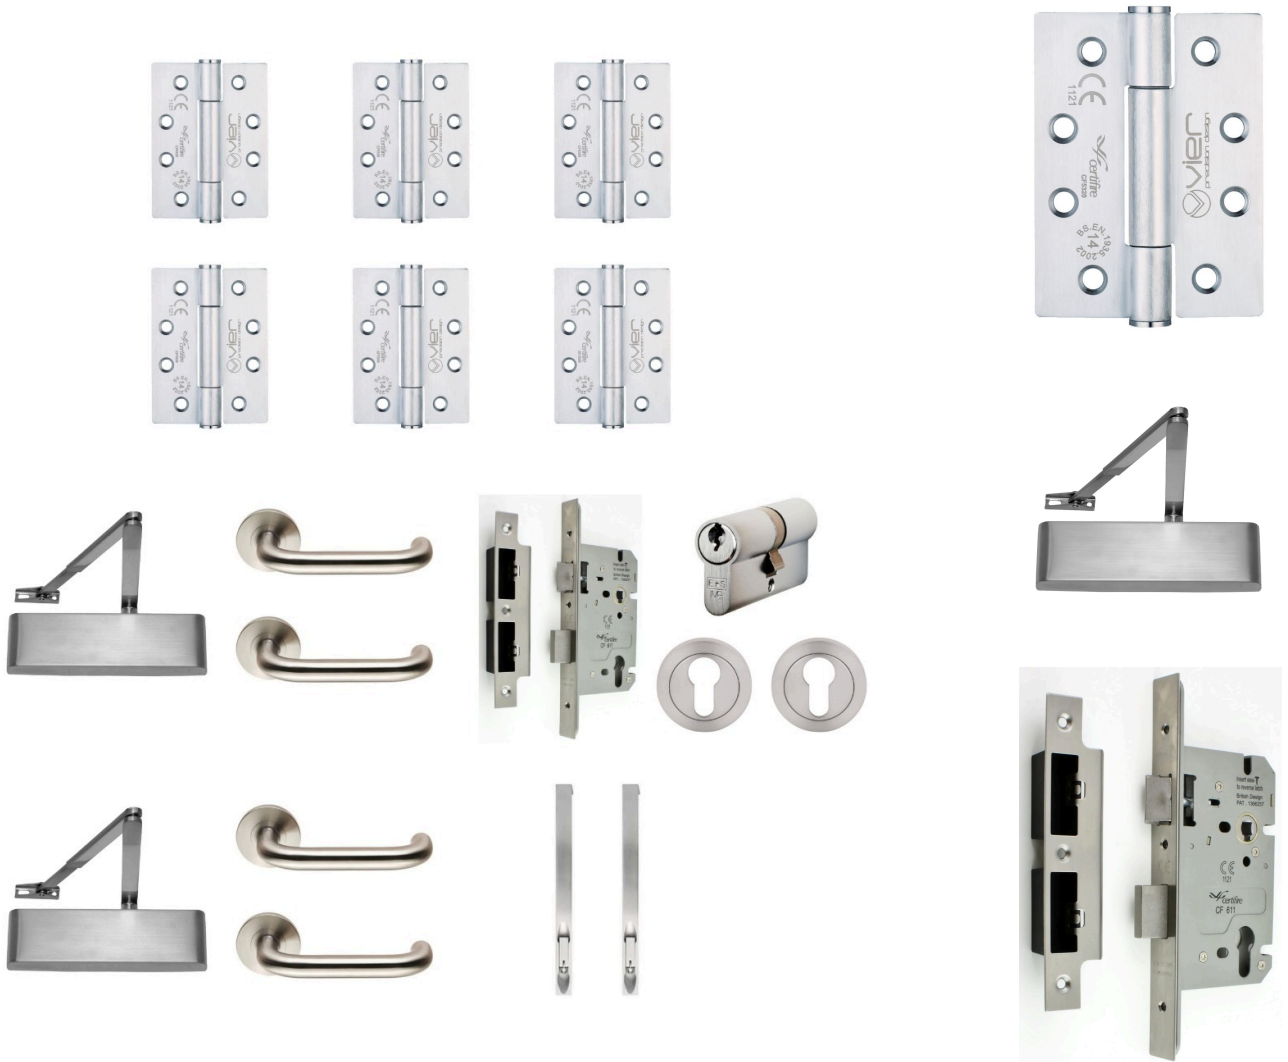

## Double Locking Door (Office / Room) - Ironmongery Kit - For Non Fire Rated Doors - Satin Stainless Steel Ironmongery

### Product Images

## Description

---

Our double locking room door kit is ideal to specify or purchase for double doors in blocks of flats, offices, schools, hotels and hospitals.

This key locking kit is supplied with a sash lock, euro cylinder (with internal thumbturn) and a pair of grade 4 return to door lever handles.

High performance ironmongery including grade 14, concealed nylon bearing fire rated hinges (maintenance free with no grease) and a high quality EN1154 2-5 power overhead door closer.

Suitable for use on non fire rated doors (for FD30 / FD60 fire doors please see product 49340).