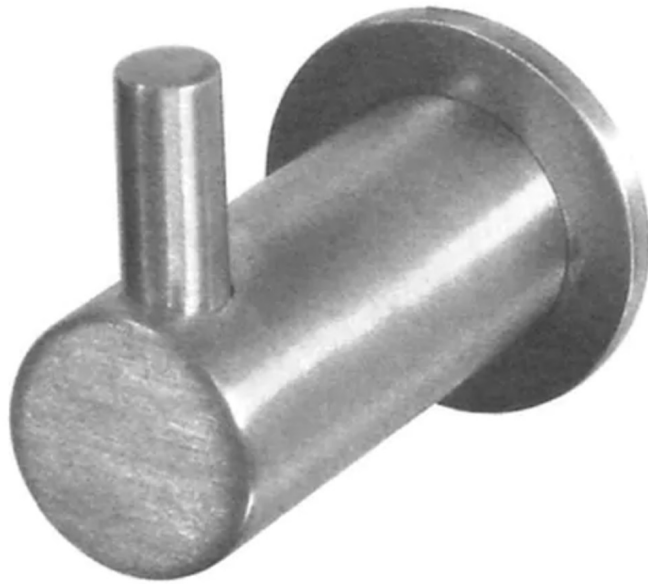

**Accessible / Disabled WC Toilet Door - Lift Lever To Lock - Ironmongery Kit - For Non Fire Rated
Doors - Satin Stainless Steel Ironmongery**

Product Images

Description

Our accessible WC toilet door kit is ideal to specify or purchase for use in offices, schools, hotels and hospitals.

This kit is supplied with a lift to lock handle and roller ball mortice lock.

High performance ironmongery including grade 14, concealed nylon bearing fire rated hinges (maintenance free with no grease) and grade 3 rated lever handles.

Suitable for use on non fire rated doors.

Items supplied in this kit:

- 3 x (1.5 Pairs) - 41734.1 - Concealed Nylon Bearing Grade 14 Hinges - Self Lubricating - CE Marked / UKCA Marked - Fired Rated - Certifire Approved - 160kg Weight Limit - 102mm x 76mm - Satin Stainless Steel
- 1 x 41210.1 - DIN Style Roller Ball Bathroom Mortice Lock - 60mm Backset - (78mm Centres) - Satin Stainless Steel
- 1 x 41209.1 - Accessible Toilet Lock & Handle Set For Disabled WC Toilets - Satin Stainless Steel
- 1 x 20164.1 - Robe Hook - Satin Stainless Steel
- 1 x 20652.2 - Disabled Symbol - Circular Screw Fix Sign - Satin Stainless Steel