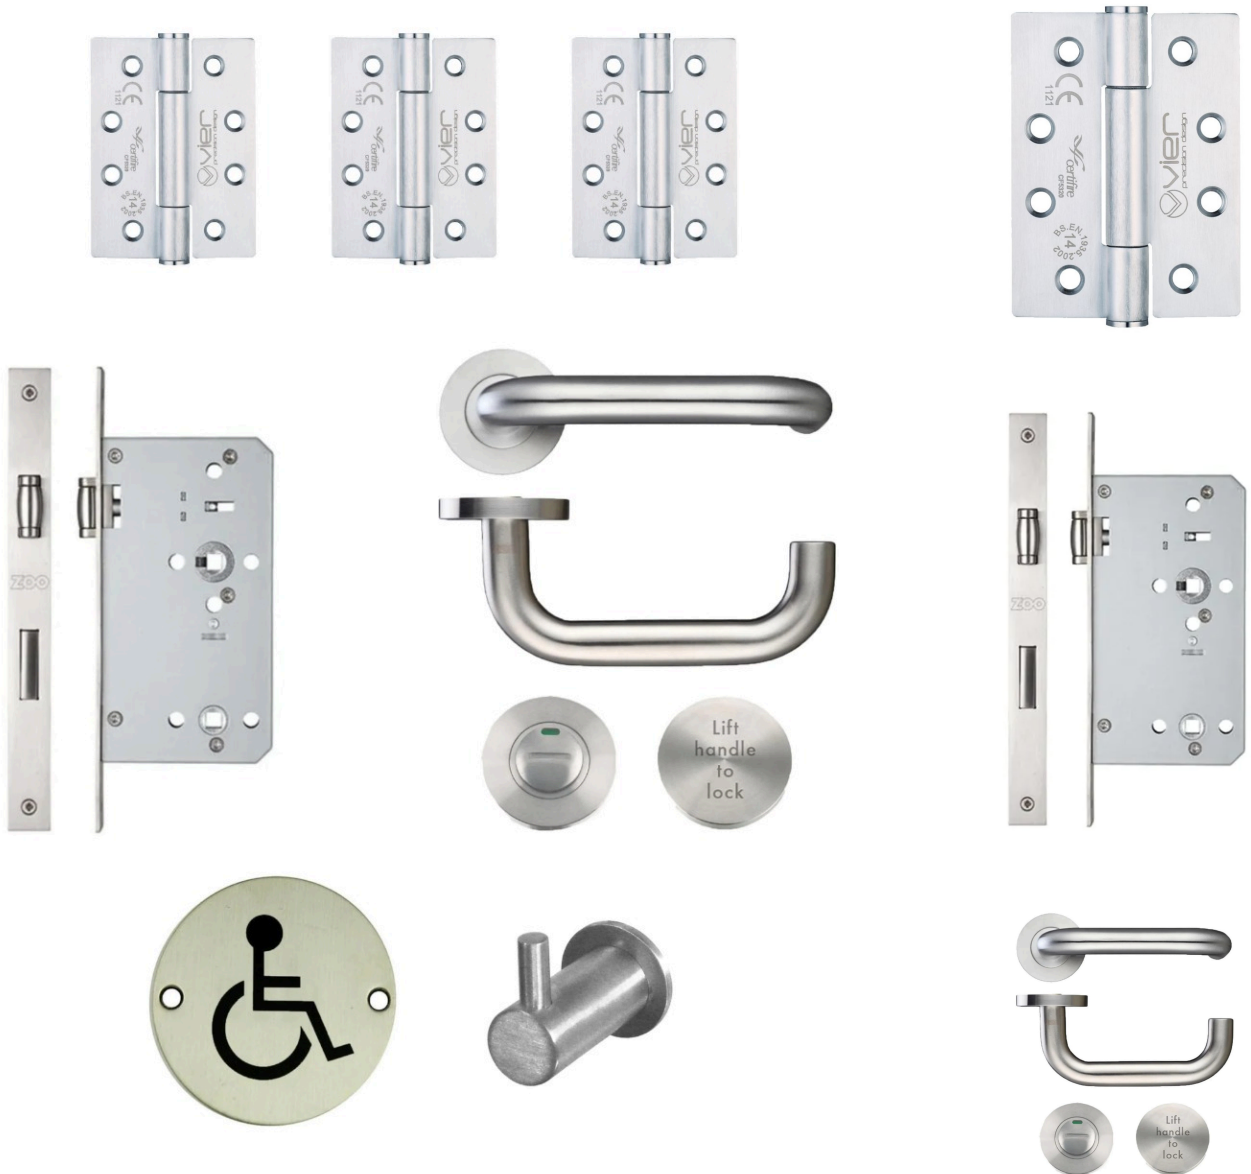

**Accessible / Disabled WC Toilet Door - Lift Lever To Lock - Ironmongery Kit - For Non Fire Rated
Doors - Satin Stainless Steel Ironmongery**

Product Images

Description

Our accessible WC toilet door kit is ideal to specify or purchase for use in offices, schools, hotels and hospitals.

This kit is supplied with a lift to lock handle and roller ball mortice lock.

High performance ironmongery including grade 14, concealed nylon bearing fire rated hinges (maintenance free with no grease) and grade 3 rated lever handles.

Suitable for use on non fire rated doors.

Items supplied in this kit:

- 3 x (1.5 Pairs) - 41734.1 - Concealed Nylon Bearing Grade 14 Hinges - Self Lubricating - CE Marked / UKCA Marked - Fired Rated - Certifire Approved - 160kg Weight Limit - 102mm x 76mm - Satin Stainless Steel
- 1 x 41210.1 - DIN Style Roller Ball Bathroom Mortice Lock - 60mm Backset - (78mm Centres) - Satin Stainless Steel
- 1 x 41209.1 - Accessible Toilet Lock & Handle Set For Disabled WC Toilets - Satin Stainless Steel
- 1 x 20164.1 - Robe Hook - Satin Stainless Steel
- 1 x 20652.2 - Disabled Symbol - Circular Screw Fix Sign - Satin Stainless Steel

Products in this set

49347.1 - Accessible / Disabled WC Toilet Door - Lift Lever To Lock - Ironmongery Kit - For Non Fire Rated Doors - Satin Stainless Steel Ironmongery