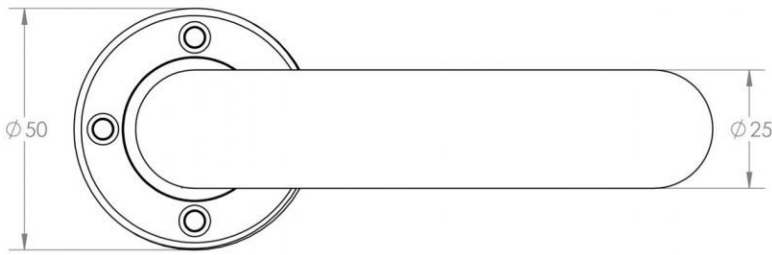

## Size Information

- Rose Diameter - 53mm
- Rose Thickness - 10mm

## Spindle Size

- 8mm x 8mm square - UK Standard.