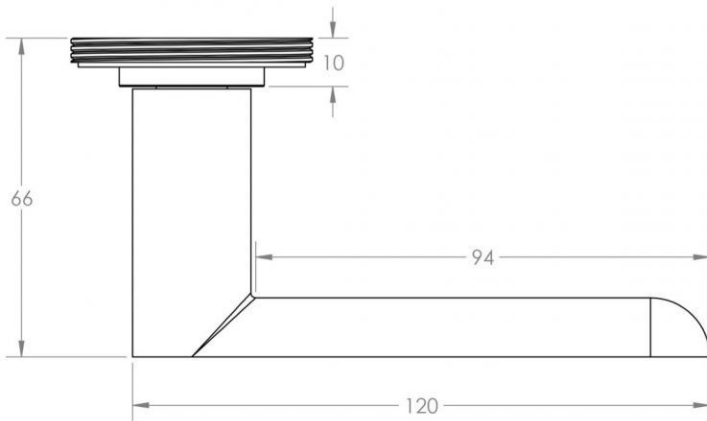

## Size Information

- Rose Diameter - 53mm
- Rose Thickness - 10mm

## Spindle Size

- 8mm x 8mm square - UK Standard.