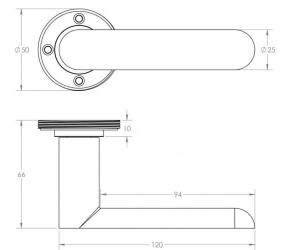

Flat Front Pattern Lever Handles With Knurled Round Rose - Suitable For Use With FD30 / FD60 Fire Doors - Antique Brass (Lacquered)

Product Images

Description

- Antique brass Flat Front pattern lever handles with knurled pattern concealed fix rose.
- Architectural quality.
- Matching antique brass accessories available including standard escutcheons (keyhole covers), euro profile escutcheons, bathroom turn & release set and locks latches and hinges.

How To Order Lever Handles With A Rose

- **For Non-Locking Doors** - 1 x (Pair) Lever Handles Only

- **For Locking Doors** - 1 x (Pair) Lever Handles Only + 2 x (Each) Standard Escutcheons

- **For Euro Cylinder Locking Doors** - 1 x (Pair) Lever Handles Only + 2 x (Each) Euro Escutcheons

- **For Locking Bathroom Doors** - 1 x Pair Lever Handles Only + 1 x (Set) Turn & Emergency Release

Matching Accessories

- **Standard escutcheon** - (key hole cover to suit regular "chubb style locks")
- **Euro profile escutcheon** - (key hole cover to suit euro profile cylinders)