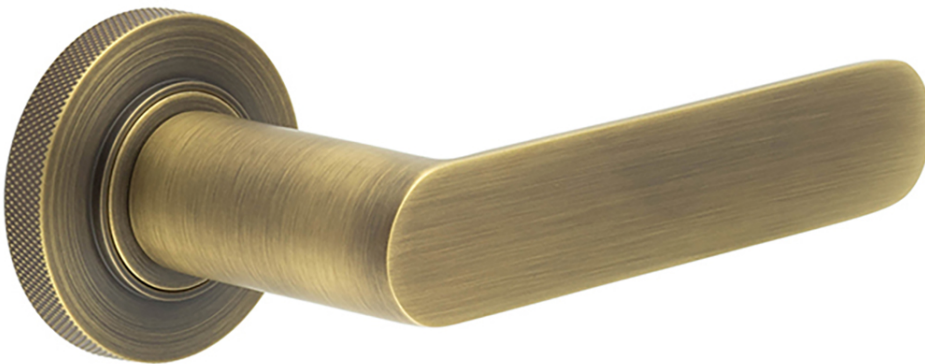

## Flat Front Pattern Lever Handles With Knurled Round Rose - Suitable For Use With FD30 / FD60 Fire Doors - Antique Brass (Lacquered)

### Description

- Antique brass Flat Front pattern lever handles with knurled pattern concealed fix rose.
- Architectural quality.
- Matching antique brass accessories available including standard escutcheons (keyhole covers), euro profile escutcheons, bathroom turn & release set and locks latches and hinges.

## Base Material

- Made from solid brass

## Size Information

- Rose Diameter - 53mm
- Rose Thickness - 10mm