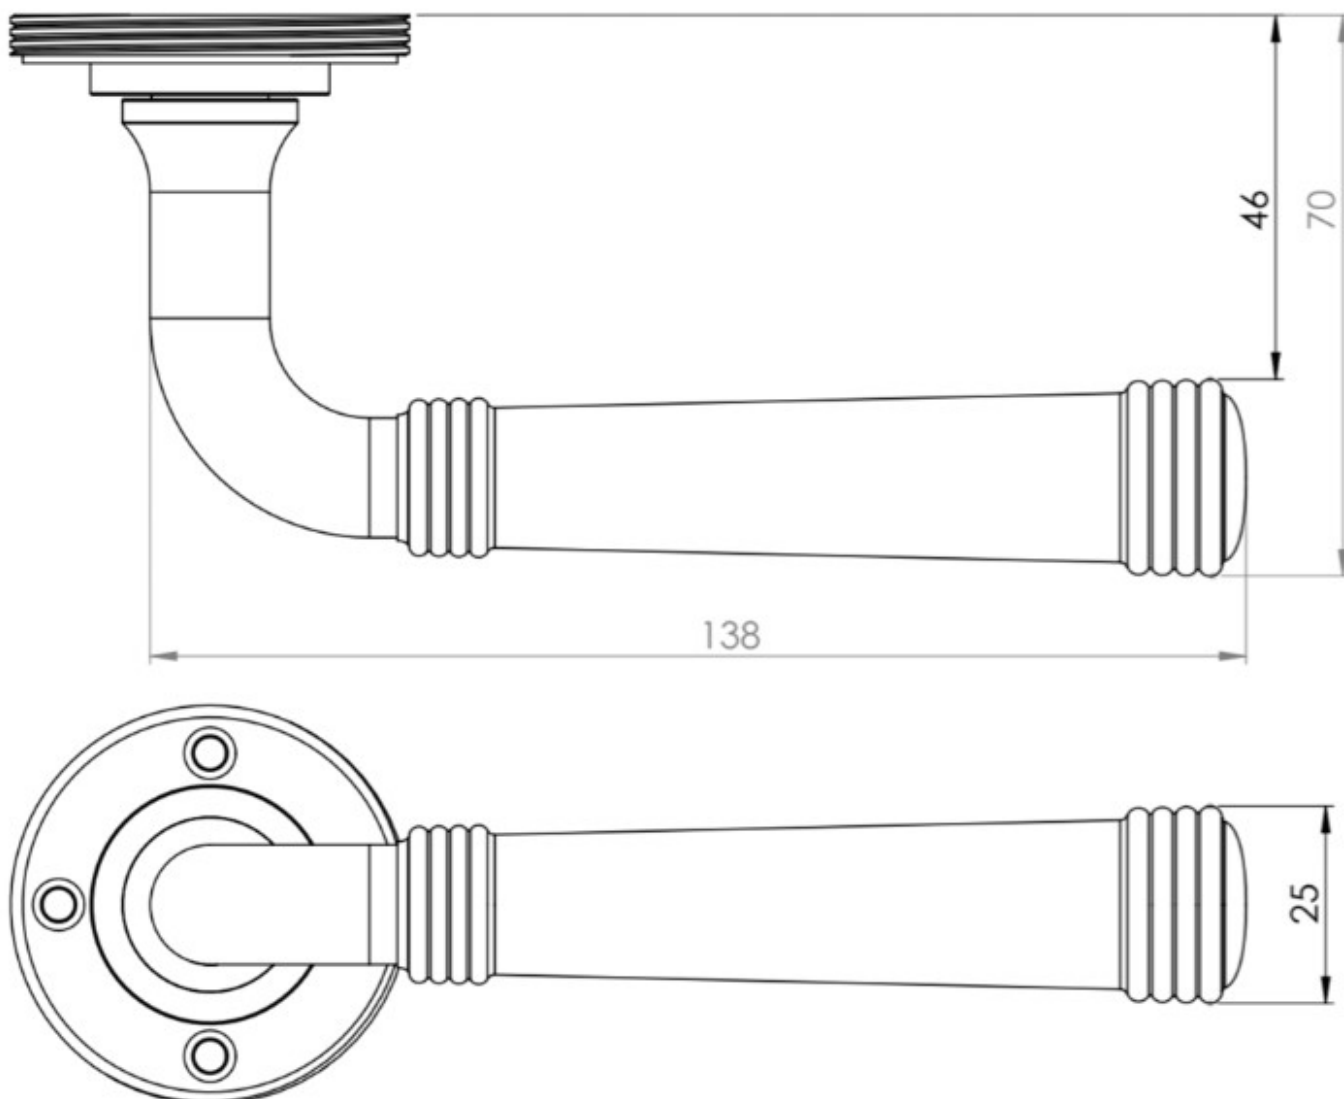

## Base Material

- Made from solid brass

## Finish Details

- Antique brass finish.

## Size Information

- Rose Diameter - 53mm
- Rose Thickness - 10mm

## Spindle Size

- 8mm x 8mm square - UK Standard.