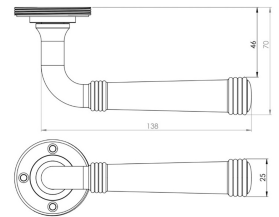

Classic Pattern Lever Handles With Ring Detail With Knurled Round Rose - Suitable For Use With FD30 / FD60 Fire Doors - Antique Brass (Lacquered)

Product Images

Description

- Antique brass Classic pattern lever Handles With Ring Detail With knurled pattern concealed fix rose.
- Architectural quality.
- Matching antique brass accessories available including standard escutcheons (keyhole covers), euro profile escutcheons, bathroom turn & release set and locks latches and hinges.

How To Order Lever Handles With Ring Detail With A Rose

- **For Non-Locking Doors** - 1 x (Pair) Lever Handles Only

- **For Locking Doors** - 1 x (Pair) Lever Handles Only + 2 x (Each) Standard Escutcheons

- **For Euro Cylinder Locking Doors** - 1 x (Pair) Lever Handles Only + 2 x (Each) Euro Escutcheons

- **For Locking Bathroom Doors** - 1 x Pair Lever Handles Only + 1 x (Set) Turn & Emergency Release

Matching Accessories

- **Standard escutcheon** - (key hole cover to suit regular "chubb style locks")
- **Euro profile escutcheon** - (key hole cover to suit euro profile cylinders)
- **Turn & emergency release** - (a thumbturn used to lock bathroom doors, WC's and toilet doors)