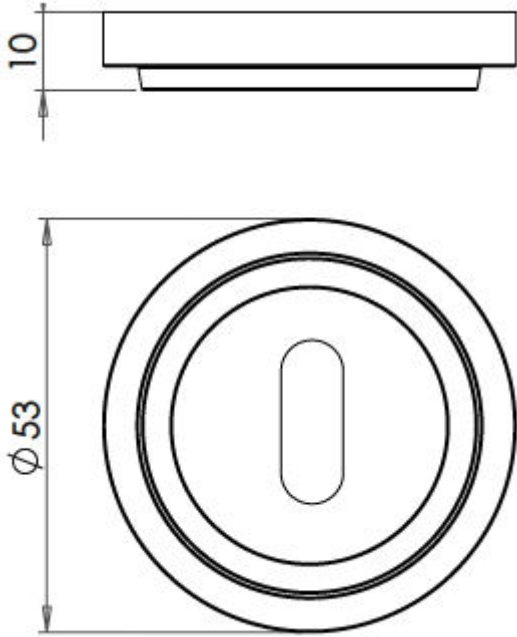

## Standard Profile Escutcheon With Knurled Rose - 53mm x 10mm - Antique Brass (Lacquered)

### Description

- Standard profile escutcheon with knurled pattern concealed fix rose.

### Dimensions

- 53mm diameter
- 10mm Depth

### Products in this set

---

49380.1 - Standard Profile Escutcheon With Knurled Rose - 53mm x 10mm - Antique Brass (Lacquered)  
- Each