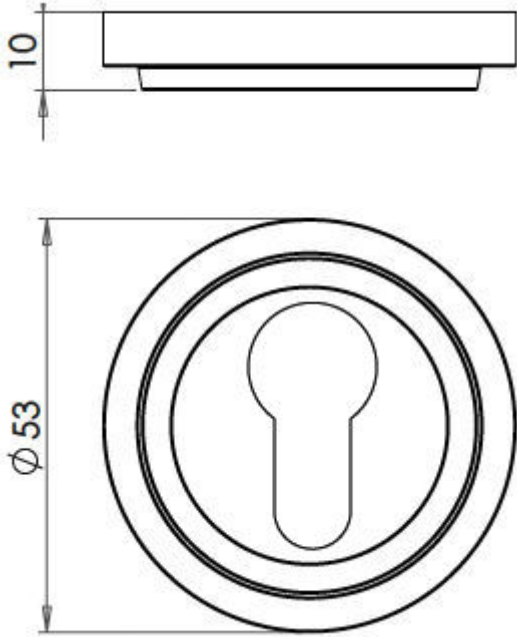

Euro Profile Escutcheon With Knurled Rose - 53mm x 10mm - Antique Brass (Lacquered)

Product Images

Description

- Knurled pattern euro profile escutcheon with concealed fix rose
- For use with euro profile cylinder

Finish

- Antique Brass

Base Material

- Solid Brass

Dimensions

- 53mm diameter
- 10mm Depth

Important Information

- Supplied with fixings
- Each - (1 x escutcheon).

Products in this set

49381.1 - Euro Profile Escutcheon With Knurled Rose - 53mm x 10mm - Antique Brass (Lacquered) - Each