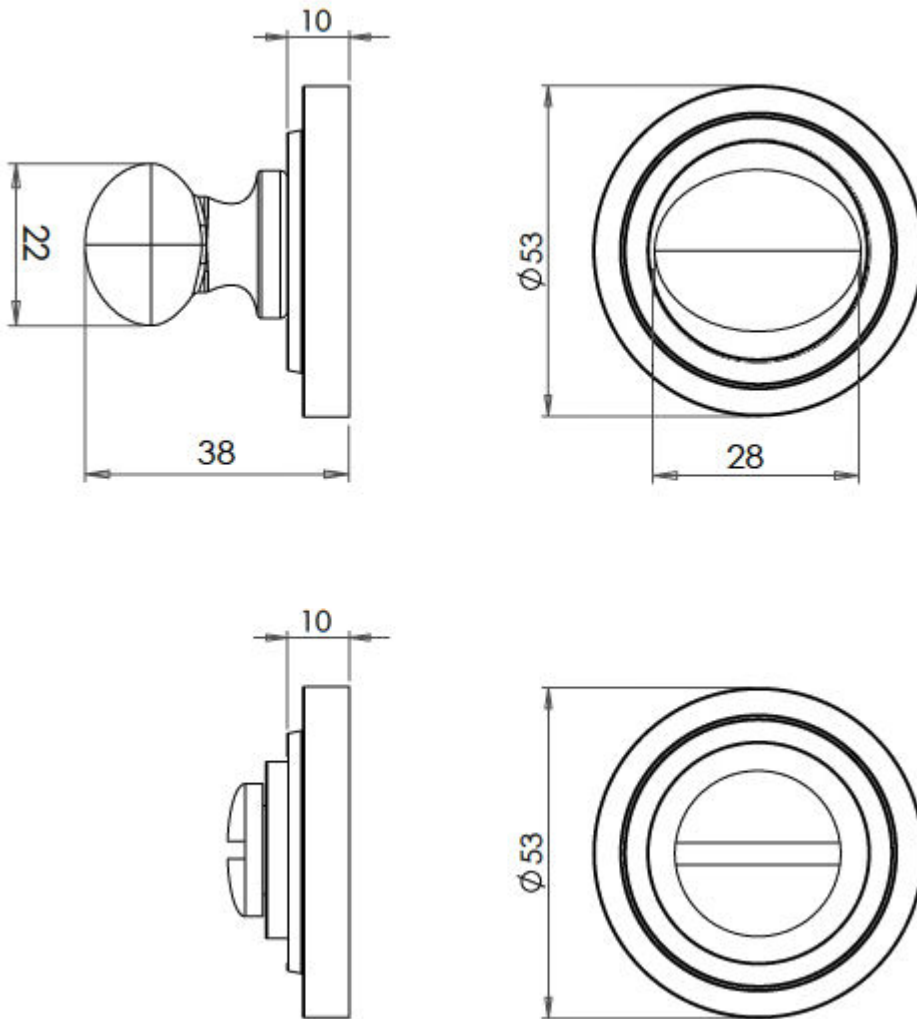

Bathroom Oval Knob Turn & Release With Knurled Round Rose - 53mm x 10mm - Antique Brass (Lacquered)

Product Images

Description

- Antique brass bathroom turn & release set with knurled pattern concealed fix rose.
- A turn and release consists of two parts
 - 1 - a snib turn which is fitted on the inside of the bathroom and is used to lock the bathroom or toilet by twisting the snib a quarter turn to the left or right
 - 2 - a release which is fitted on the outside of the bathroom. If some gets locked in the bathroom or toilet the snib can be released in an emergency by twisting a coin or screwdriver in the slotted part of the rose a quarter turn

- This turn and release set uses a 5mm x 5mm spindle (the metal shaft that goes through the door) this suits standard UK bath locks
- A turn and release is only the cosmetic part that you see on the outside of the door and requires a mechanism to work in conjunction with it, such as a bathroom deadbolt

Base Material

- Solid Brass

Finish

- Antique Brass

Dimensions

- Rose Diameter - 53mm
- Rose Projection - 10mm

Important Info Before You Buy

- Can also be used as a privacy lock for bedrooms
- Supplied with all fixings
- PLEASE NOTE - THIS ITEM MUST BE USED IN CONJUNCTION WITH A DEAD BOLT OR A BATHROOM MORTICE LOCK

Products in this set

49382.1 - Bathroom Oval Knob Turn & Release With Knurled Round Rose - 53mm x 10mm - Antique Brass (Lacquered) - Set