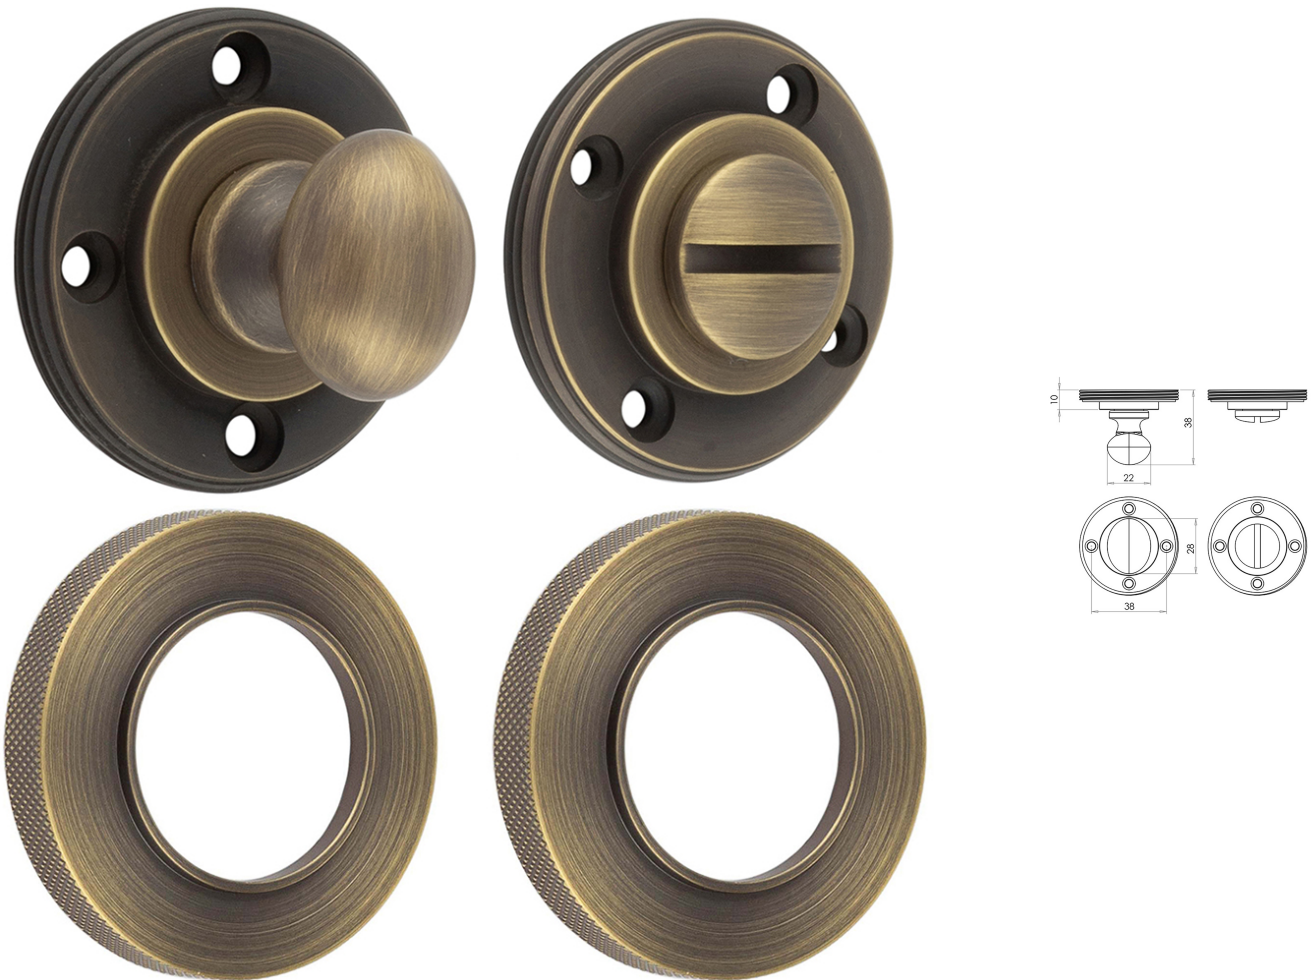

Bathroom Oval Knob Turn & Release With Knurled Round Rose - 53mm x 10mm - Antique Brass (Lacquered)

Product Images

Description

- Antique brass bathroom turn & release set with knurled pattern concealed fix rose.
- A turn and release consists of two parts
 - 1 - a snib turn which is fitted on the inside of the bathroom and is used to lock the bathroom or toilet by twisting the snib a quarter turn to the left or right
 - 2 - a release which is fitted on the outside of the bathroom. If some gets locked in the bathroom or toilet the snib can be released in an emergency by twisting a coin or screwdriver in the slotted part of the rose a quarter turn

- This turn and release set uses a 5mm x 5mm spindle (the metal shaft that goes through the door) this suits standard UK bath locks
- A turn and release is only the cosmetic part that you see on the outside of the door and requires a mechanism to work in conjunction with it, such as a bathroom deadbolt

Base Material

- Solid Brass

Finish

- Antique Brass

Dimensions

- Rose Diameter - 53mm
- Rose Projection - 10mm

Important Info Before You Buy

- Can also be used as a privacy lock for bedrooms
- Supplied with all fixings
- PLEASE NOTE - THIS ITEM MUST BE USED IN CONJUNCTION WITH A DEAD BOLT OR A BATHROOM MORTICE LOCK

Products in this set

49382.1 - Bathroom Oval Knob Turn & Release With Knurled Round Rose - 53mm x 10mm - Antique Brass (Lacquered) - Set