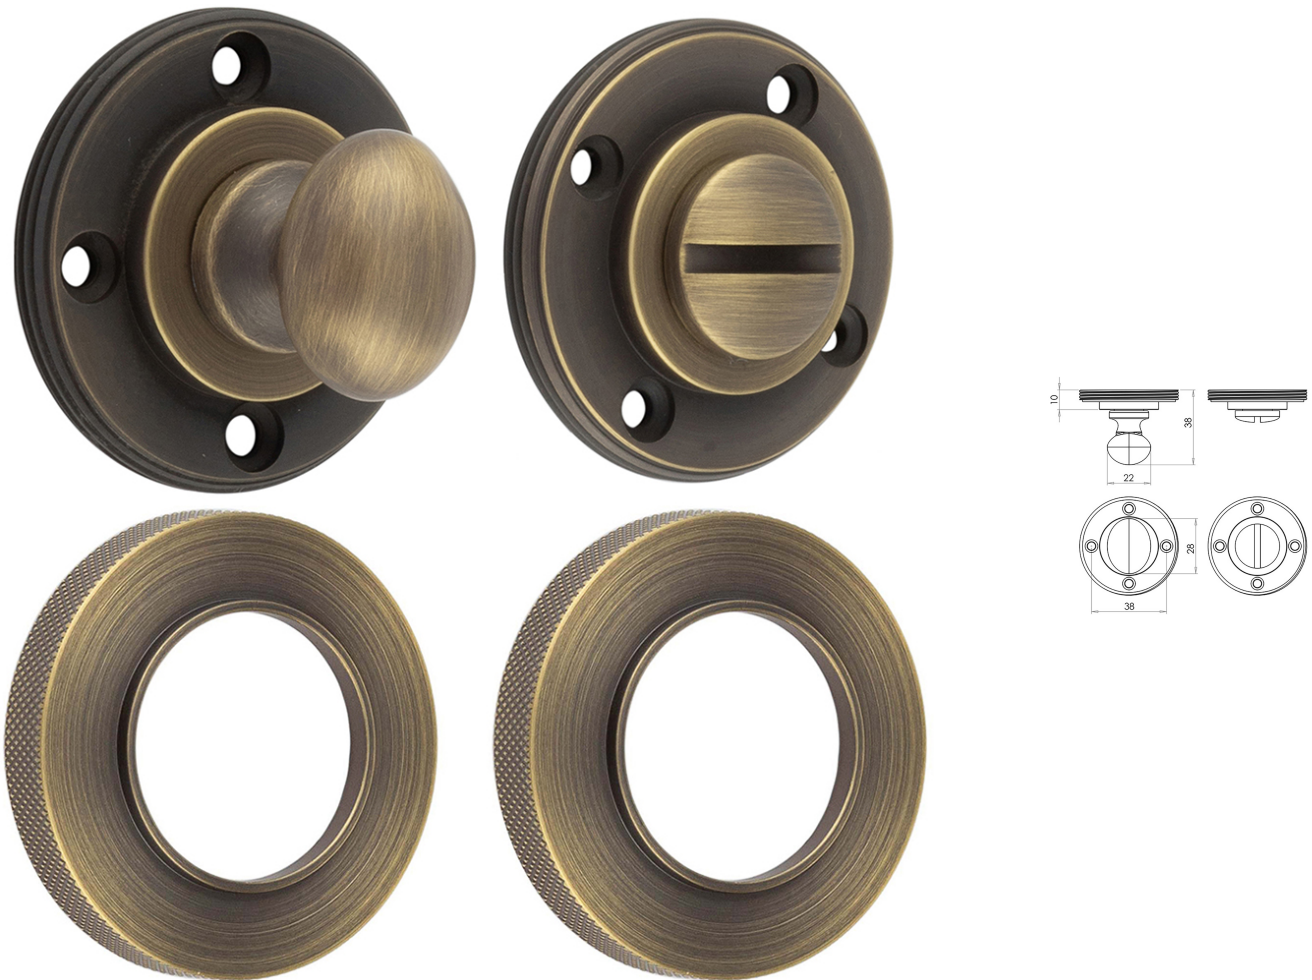

## Bathroom Oval Knob Turn & Release With Knurled Round Rose - 53mm x 10mm - Antique Brass (Lacquered)

### Description

- Antique brass bathroom turn & release set with knurled pattern concealed fix rose.
- A turn and release consists of two parts
  - 1 - a snib turn which is fitted on the inside of the bathroom and is used to lock the bathroom or toilet by twisting the snib a quarter turn to the left or right
  - 2 - a release which is fitted on the outside of the bathroom. If some gets locked in the bathroom or toilet the snib can be released in an emergency by twisting a coin or screwdriver in the slotted part of the rose a quarter turn

- This turn and release set uses a 5mm x 5mm spindle (the metal shaft that goes through the door) this suits standard UK bath locks
- A turn and release is only the cosmetic part that you see on the outside of the door and requires a mechanism to work in conjunction with it, such as a bathroom deadbolt

**Base Material**

- Solid Brass

**Finish**

- Antique Brass

**Dimensions**

- Rose Diameter - 53mm
- Rose Projection - 10mm

**Important Info Before You Buy**

- Can also be used as a privacy lock for bedrooms
- Supplied with all fixings
- PLEASE NOTE - THIS ITEM MUST BE USED IN CONJUNCTION WITH A DEAD BOLT OR A BATHROOM MORTICE LOCK