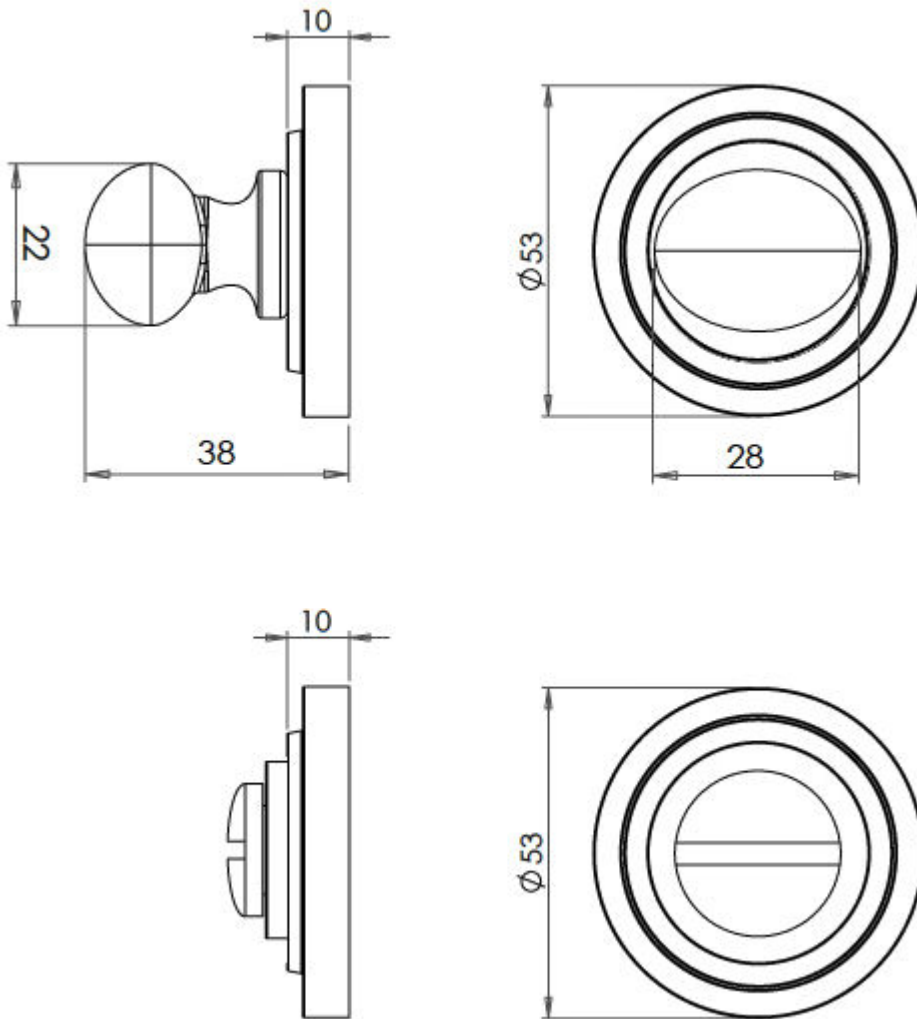

### Description

- Antique brass bathroom turn & release set with knurled pattern concealed fix rose.
- A turn and release consists of two parts
  - 1 - a snib turn which is fitted on the inside of the bathroom and is used to lock the bathroom or toilet by twisting the snib a quarter turn to the left or right
  - 2 - a release which is fitted on the outside of the bathroom. If some gets locked in the bathroom or toilet the snib can be released in an emergency by twisting a coin or screwdriver in the slotted part of the rose a quarter turn

- This turn and release set uses a 5mm x 5mm spindle (the metal shaft that goes through the door) this suits standard UK bath locks
- A turn and release is only the cosmetic part that you see on the outside of the door and requires a mechanism to work in conjunction with it, such as a bathroom deadbolt

**Base Material**

- Solid Brass

**Finish**

- Antique Brass

**Dimensions**

- Rose Diameter - 53mm
- Rose Projection - 10mm

**Important Info Before You Buy**

- Can also be used as a privacy lock for bedrooms
- Supplied with all fixings
- PLEASE NOTE - THIS ITEM MUST BE USED IN CONJUNCTION WITH A DEAD BOLT OR A BATHROOM MORTICE LOCK

## Products in this set

---

49382.1 - Bathroom Oval Knob Turn & Release With Knurled Round Rose - 53mm x 10mm - Antique Brass (Lacquered) - Set