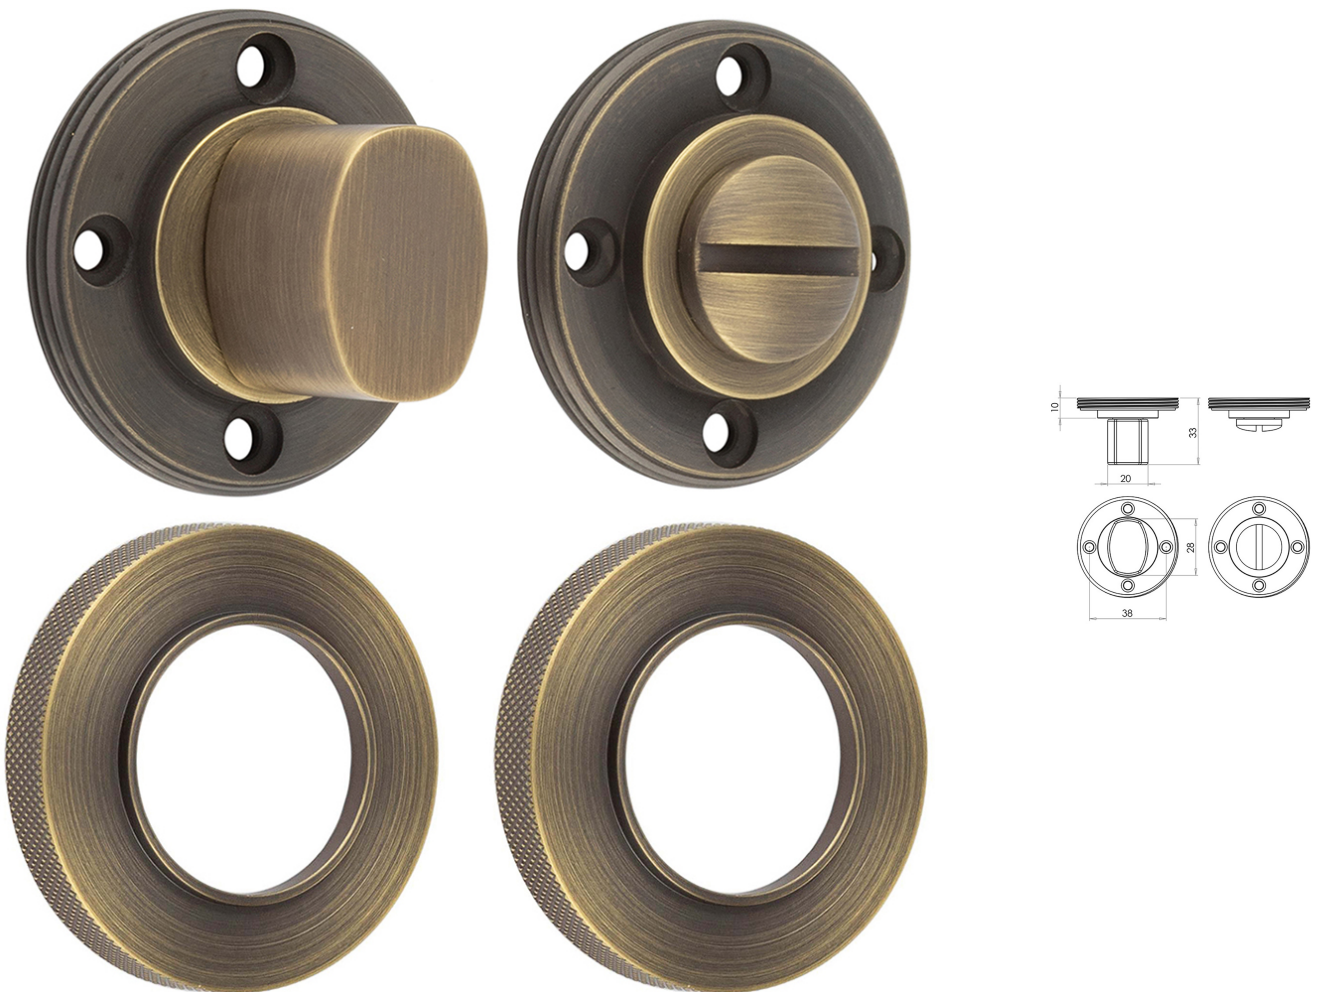

## Bathroom Turn & Release With Knurled Round Rose - 53mm x 10mm - Antique Brass (Lacquered)

### Description

- Antique brass flat faced bathroom turn & release set with knurled pattern concealed fix rose.
- A turn and release consists of two parts
  - 1 - a snib turn which is fitted on the inside of the bathroom and is used to lock the bathroom or toilet by twisting the snib a quarter turn to the left or right
  - 2 - a release which is fitted on the outside of the bathroom. If some gets locked in the bathroom or toilet the snib can be released in an emergency by twisting a coin or screwdriver in the slotted part of the rose a quarter turn
- This turn and release set uses a 5mm x 5mm spindle (the metal shaft that goes through the door) this suits standard UK bath locks

**Finish**

- Antique Brass

**Dimensions**

- Rose Diameter - 53mm
- Rose Projection - 10mm

**Important Info Before You Buy**

- Can also be used as a privacy lock for bedrooms
- Supplied with all fixings
- PLEASE NOTE - THIS ITEM MUST BE USED IN CONJUNCTION WITH A DEAD BOLT OR A BATHROOM MORTICE LOCK

## Products in this set

---

49383.1 - Bathroom Turn & Release With Knurled Round Rose - 53mm x 10mm - Antique Brass (Lacquered) - Set