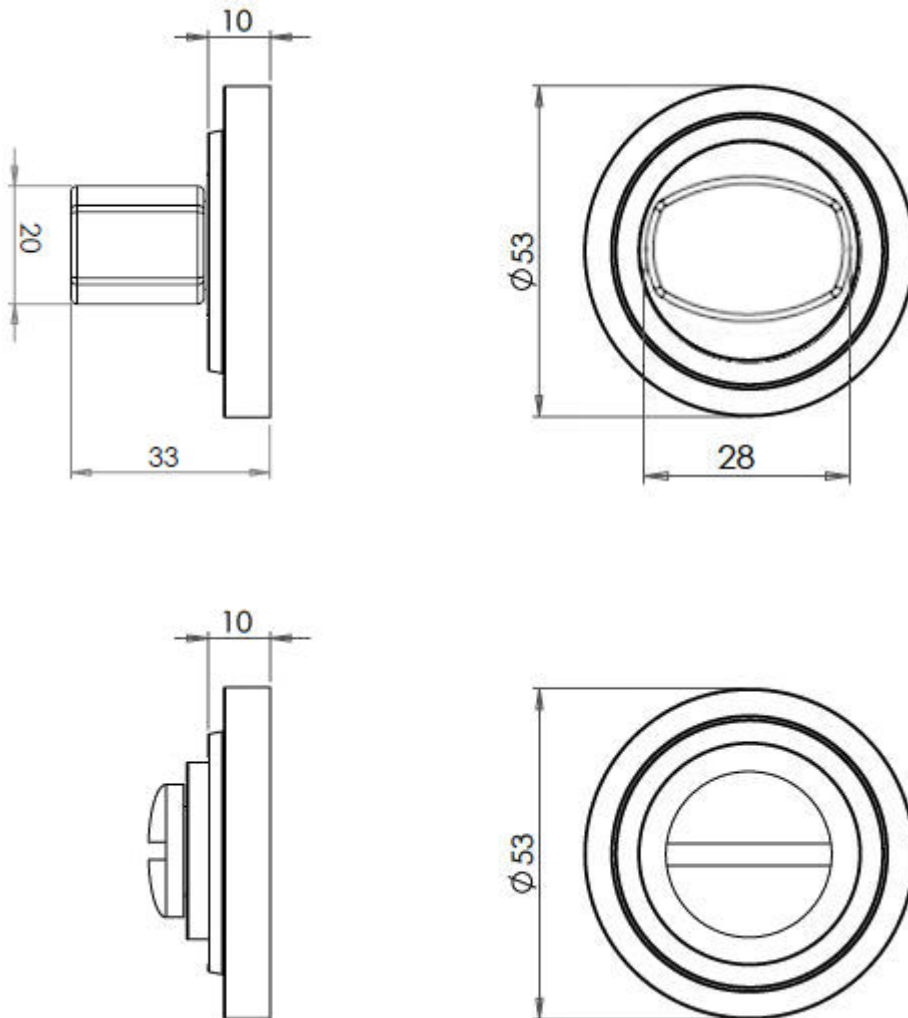

## Bathroom Turn & Release With Knurled Round Rose - 53mm x 10mm - Antique Brass (Lacquered)

### Description

- Antique brass flat faced bathroom turn & release set with knurled pattern concealed fix rose.
- A turn and release consists of two parts
  - 1 - a snib turn which is fitted on the inside of the bathroom and is used to lock the bathroom or toilet by twisting the snib a quarter turn to the left or right
  - 2 - a release which is fitted on the outside of the bathroom. If some gets locked in the bathroom or toilet the snib can be released in an emergency by twisting a coin or screwdriver in the slotted part of the rose a quarter turn
- This turn and release set uses a 5mm x 5mm spindle (the metal shaft that goes through the door) this suits standard UK bath locks

**Finish**

- Antique Brass

**Dimensions**

- Rose Diameter - 53mm
- Rose Projection - 10mm

**Important Info Before You Buy**

- Can also be used as a privacy lock for bedrooms
- Supplied with all fixings
- PLEASE NOTE - THIS ITEM MUST BE USED IN CONJUNCTION WITH A DEAD BOLT OR A BATHROOM MORTICE LOCK

## Products in this set

---

49383.1 - Bathroom Turn & Release With Knurled Round Rose - 53mm x 10mm - Antique Brass (Lacquered) - Set