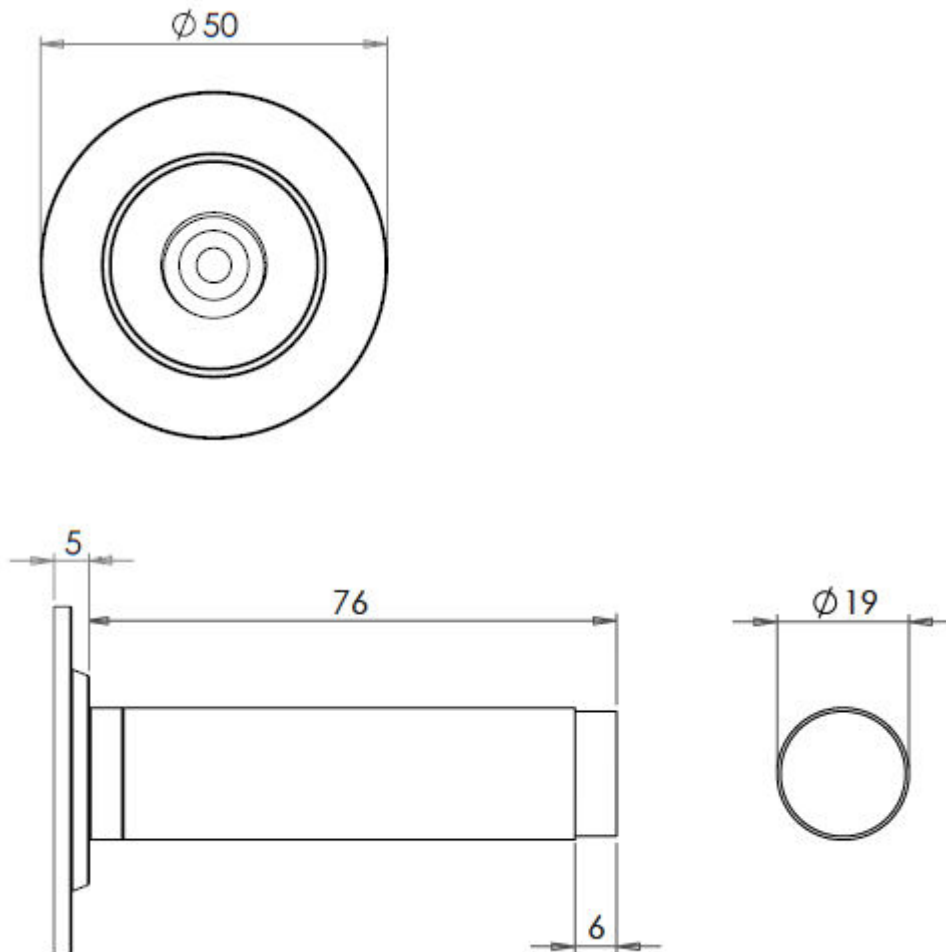

## Wall Mounted Cylinder Door Stop With Knurled Round Rose - 81mm x 19mm - Antique Brass (Lacquered)

### Description

- Wall mounted door stop with knurled round rose and black rubber bumper
- Two part design allows for concealed fixing
- Designed to stop doors from hitting a wall when opened too far
- Also available without knurled round rose

## Size Information

- 50mm Overall diameter
- 19mm Inner diameter
- 81mm Projection