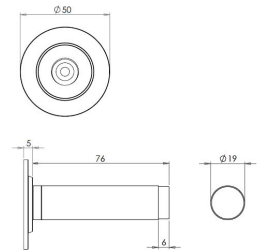

Wall Mounted Cylinder Door Stop With Knurled Round Rose - 81mm x 19mm - Antique Brass (Lacquered)

Product Images

Description

- Wall mounted door stop with knurled round rose and black rubber bumper
- Two part design allows for concealed fixing
- Designed to stop doors from hitting a wall when opened too far
- Also available without knurled round rose

Base Material

- Made from solid brass

Finish Details

- Antique brass