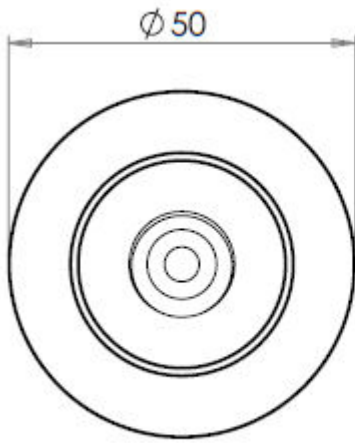

Knurled Wall Mounted Cylinder Door Stop With Knurled Round Rose - 81mm x 19mm - Antique Brass (Lacquered)

Product Images

Description

- Knurled wall mounted door stop with knurled round rose and black rubber bumper
- Two part design allows for concealed fixing
- Designed to stop doors from hitting a wall when opened too far
- Also available without knurled round rose

Base Material

- Made from solid brass

Finish Details

- Antique brass

Size Information

- 50mm Overall diameter
- 19mm Inner diameter
- 81mm Projection

Fixings

- Two part design allows for concealed fixing with a single fixing screw

Usage

- Suitable for residential use
- Suitable for internal use

Unit Of Sale

- Sold individually (each)

Products in this set

49388.1 - Knurled Wall Mounted Cylinder Door Stop With Knurled Round Rose - 81mm x 19mm -
Antique Brass (Lacquered) - Each