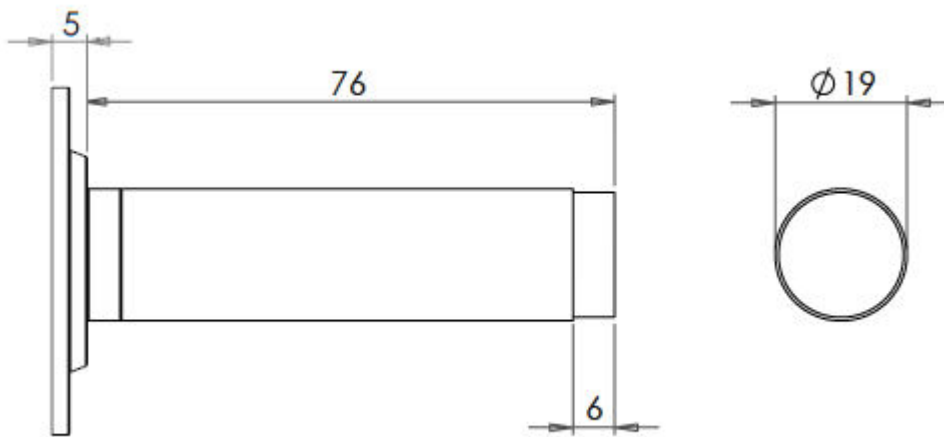

Knurled Wall Mounted Cylinder Door Stop With Knurled Round Rose - 81mm x 19mm - Antique Brass (Lacquered)

Product Images

Description

- Knurled wall mounted door stop with knurled round rose and black rubber bumper
- Two part design allows for concealed fixing
- Designed to stop doors from hitting a wall when opened too far
- Also available without knurled round rose

Base Material

- Made from solid brass

Finish Details

- Antique brass

Size Information

- 50mm Overall diameter
- 19mm Inner diameter
- 81mm Projection

Fixings

- Two part design allows for concealed fixing with a single fixing screw

Usage

- Suitable for residential use
- Suitable for internal use

Unit Of Sale

- Sold individually (each)

Products in this set

49388.1 - Knurled Wall Mounted Cylinder Door Stop With Knurled Round Rose - 81mm x 19mm -
Antique Brass (Lacquered) - Each