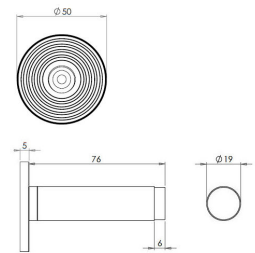

Knurled Wall Mounted Cylinder Door Stop With Reeded Round Rose - 81mm x 19mm - Antique Brass (Lacquered)

Product Images

Description

- Knurled wall mounted door stop with reeded round rose and black rubber bumper
- Two part design allows for concealed fixing
- Designed to stop doors from hitting a wall when opened too far
- Also available without knurled round rose

Base Material

- Made from solid brass

Finish Details

- Antique brass