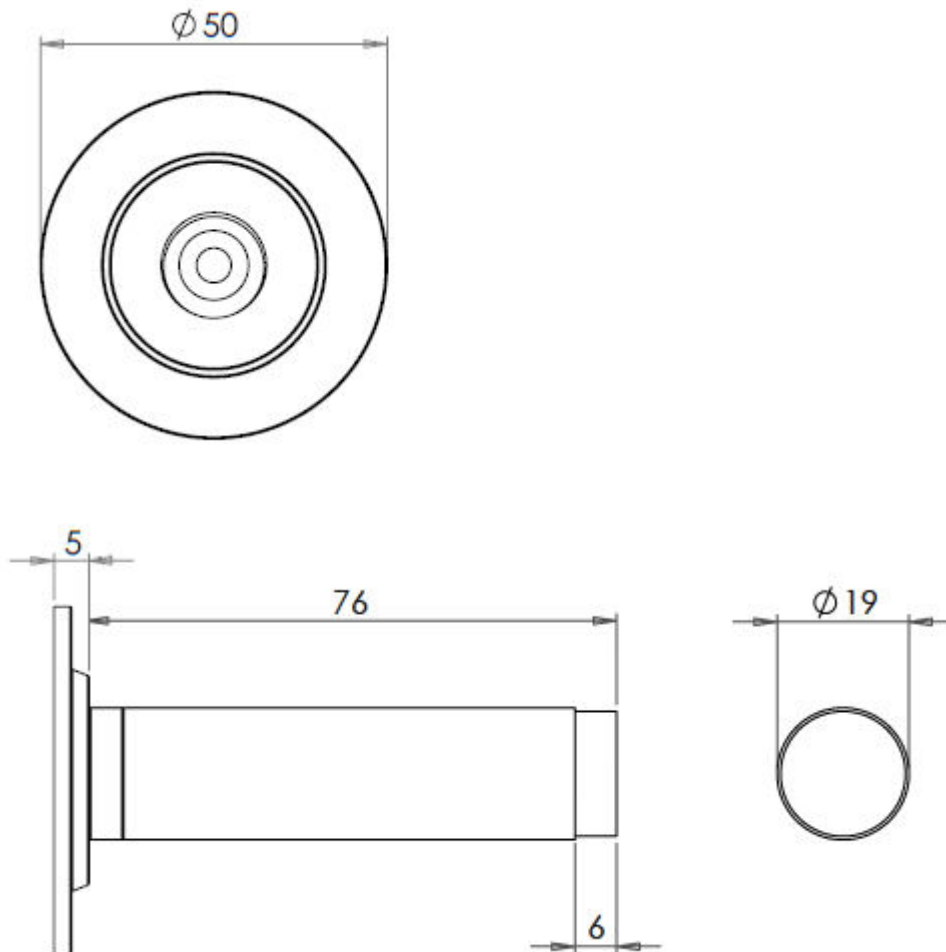

## Knurled Wall Mounted Cylinder Door Stop With Reeded Round Rose - 81mm x 19mm - Antique Brass (Lacquered)

## Size Information

- 50mm Overall diameter
- 19mm Inner diameter
- 81mm Projection