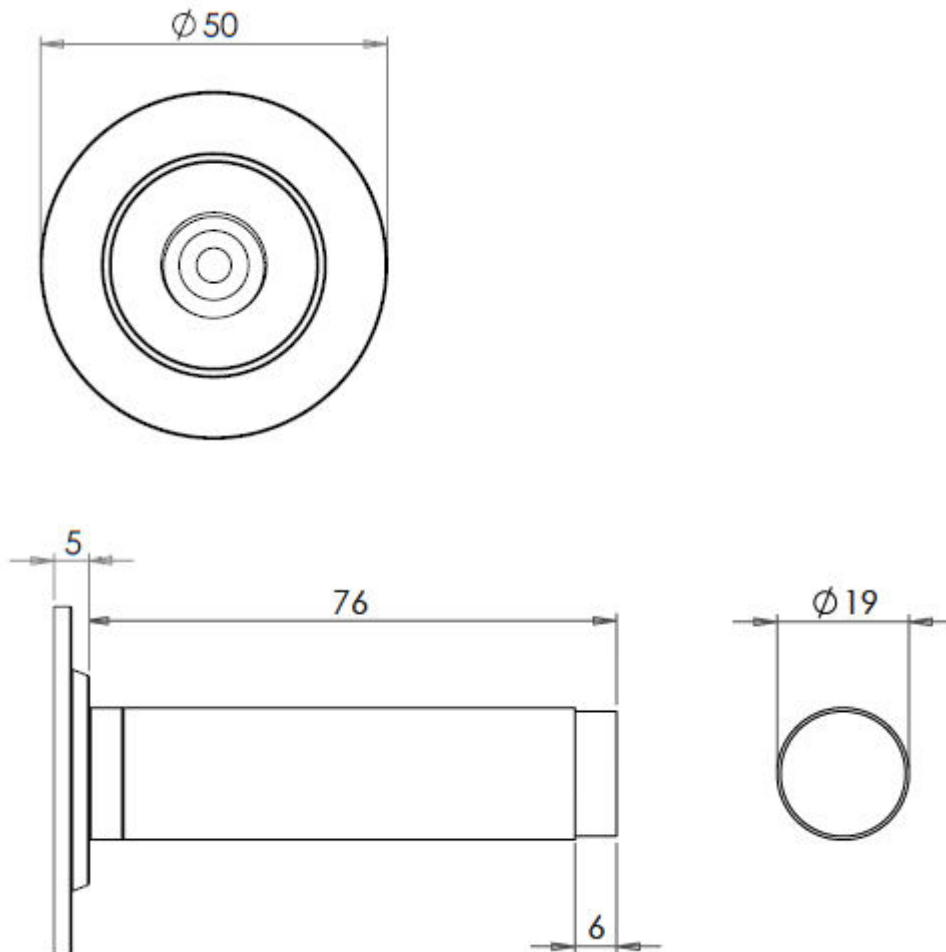

## Knurled Wall Mounted Cylinder Door Stop With Stepped Round Rose - 81mm x 19mm - Antique Brass (Lacquered)

## Size Information

- 50mm Overall diameter
- 19mm Inner diameter
- 81mm Projection