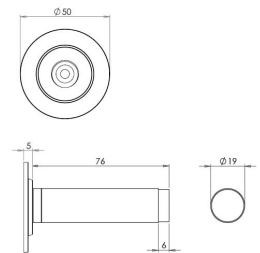

Knurled Wall Mounted Cylinder Door Stop With Stepped Round Rose - 81mm x 19mm - Antique Brass (Lacquered)

Product Images

Description

- Knurled wall mounted door stop with stepped round rose and black rubber bumper
- Two part design allows for concealed fixing
- Designed to stop doors from hitting a wall when opened too far
- Also available without knurled round rose

Base Material

- Made from solid brass

Finish Details

- Antique brass