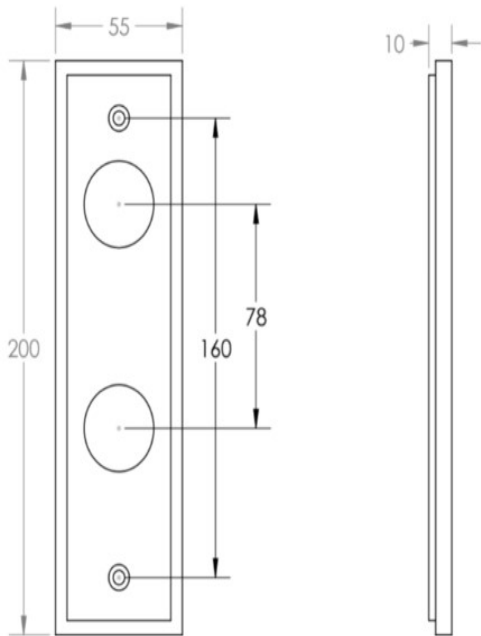

- DIN Bathroom Lever Set - 78mm Centres - (With Turn & Emergency Release)

- DIN Euro Profile Lever Set - 72mm Centres - (For Use With Euro Cylinders)

## Back Plate Size

- 200mm x 55mm

## Handle Dimensions

## Spindle Size

- 8mm x 8mm square - UK Standard