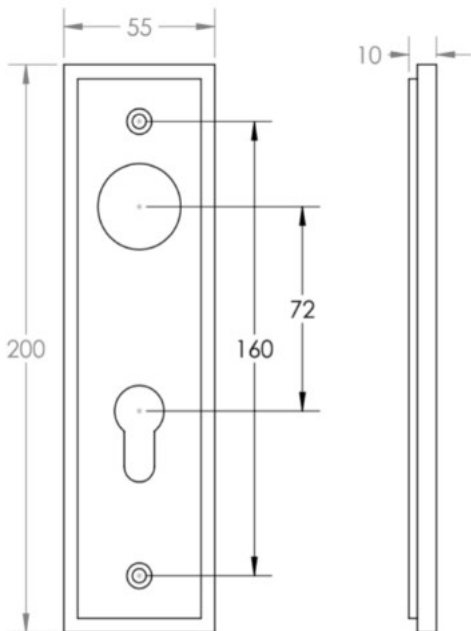

## Description

---

- Wedge Pattern Lever Handle On A Large Rectangular Backplate
- Available in various plate designs including latch set for non locking doors, lock set for key locking doors, bathroom set that locks via a thumbturn and can be released in an emergency via a coin release on the outside handle, and a euro profile set for use with euro profile cylinders.
- The bathroom lock and euro lock plates also come in a DIN lock version for use with DIN style mortice locks.
- The handles are fixed to the door with the large backplate fitting over the handles circular rose and secured with face fixing wood screws, this is also the same for the turn and releases.

- DIN Bathroom Lever Set - 78mm Centres - (With Turn & Emergency Release)

- DIN Euro Profile Lever Set - 72mm Centres - (For Use With Euro Cylinders)

## Back Plate Size

- 200mm x 55mm

## Handle Dimensions