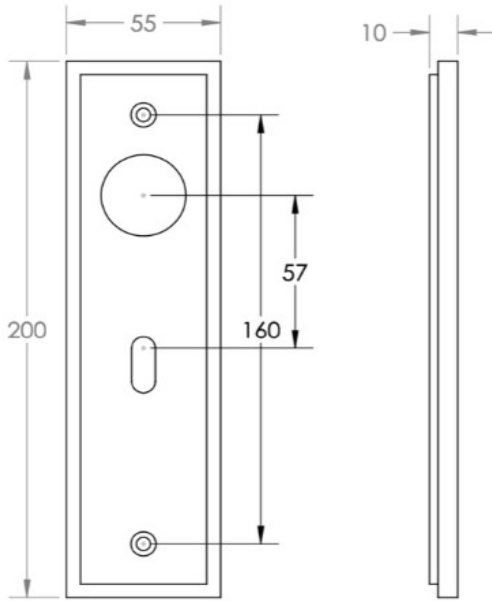

- Lever Latch Set - (Plain Plates)

- Lever Lock Set - (Plates With Key Holes)