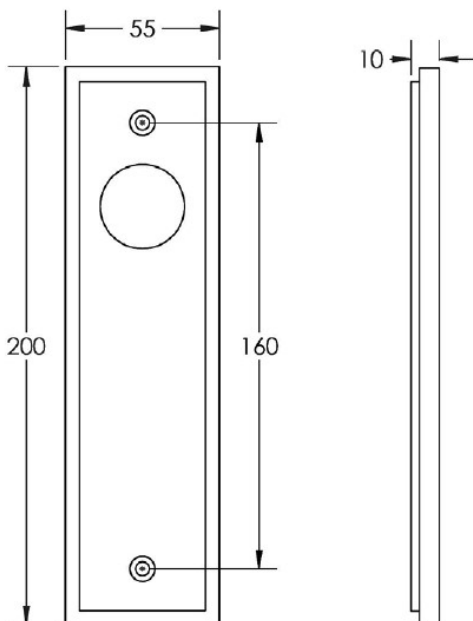

Plate Styles Available