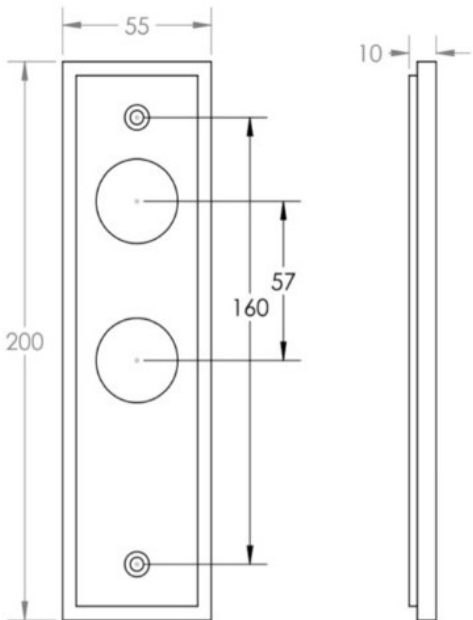

- Bathroom Lever Set - (With Turn & Emergency Release)