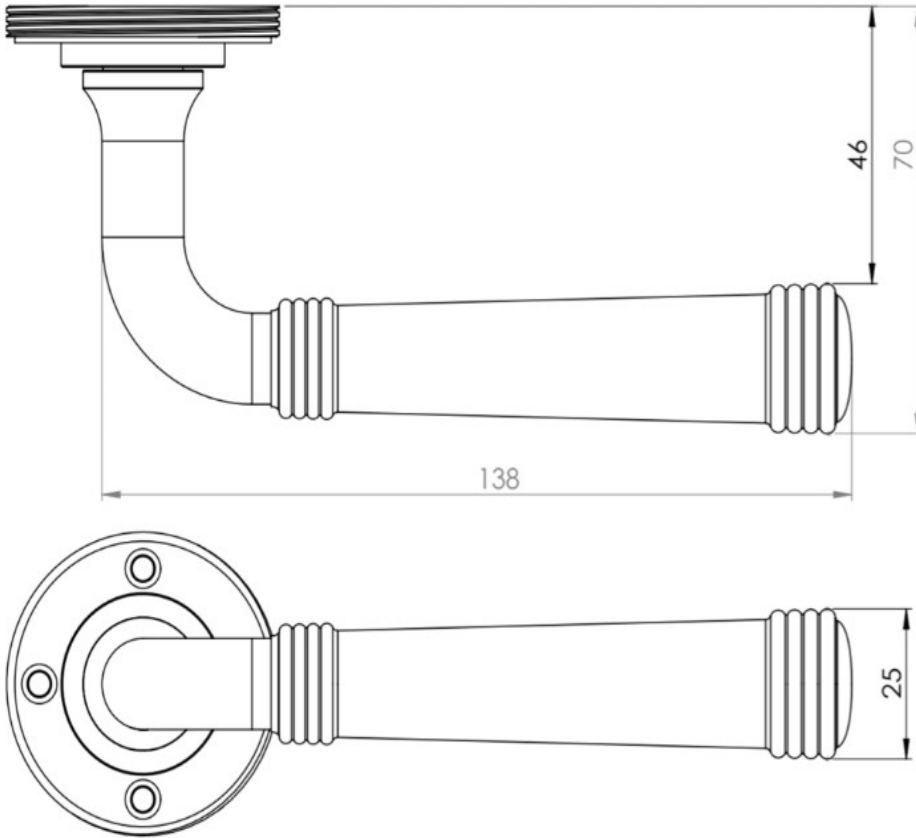


Classic Pattern Lever Handle With Ring Detail On A Large Rectangular Backplate - Antique Brass (Lacquered)

Product Images

Description

- Classic Pattern Lever Handle With Ring Detail On A Large Rectangular Backplate
- Available in various plate designs including latch set for non locking doors, lock set for key locking doors, bathroom set that locks via a thumbturn and can be released in an emergency via a coin release on the outside handle, and a euro profile set for use with euro profile cylinders.
- The bathroom lock and euro lock plates also come in a DIN lock version for use with DIN style mortice locks.
- The handles are fixed to the door with the large backplate fitting over the handles circular rose and secured with face fixing wood screws, this is also the same for the turn and releases.

- DIN Bathroom Lever Set - 78mm Centres - (With Turn & Emergency Release)

- DIN Euro Profile Lever Set - 72mm Centres - (For Use With Euro Cylinders)

Finish Details

- Antique Brass

Operation

- Both levers are sprung to ensure the lever always returns to its starting position

Back Plate Size

- 200mm x 55mm

Handle Dimensions

Turn & Release Dimensions

Spindle Size

- 8mm x 8mm square - UK Standard

Fixings

- Comes supplied with matching wood screws and spindle

49396.6 - Classic Pattern Lever Handle With Ring Detail On A Large Rectangular Din Style Bathroom Lock Backplate - Antique Brass (Lacquered) - Pair