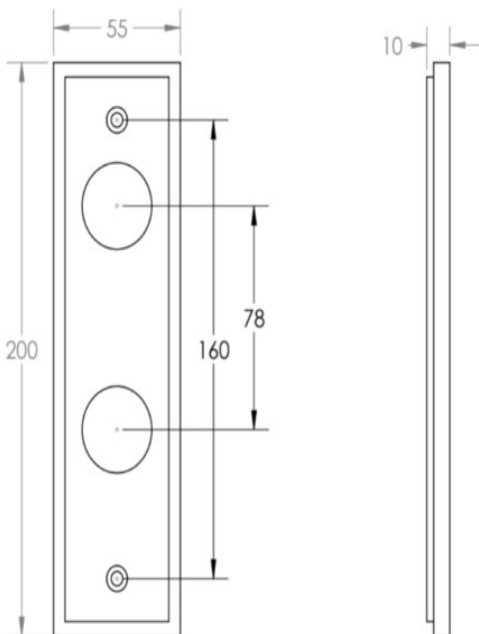


Classic Pattern Lever Handle With Ring Detail On A Large Rectangular Backplate - Antique Brass (Lacquered)

Product Images

Description

- Classic Pattern Lever Handle With Ring Detail On A Large Rectangular Backplate
- Available in various plate designs including latch set for non locking doors, lock set for key locking doors, bathroom set that locks via a thumbturn and can be released in an emergency via a coin release on the outside handle, and a euro profile set for use with euro profile cylinders.
- The bathroom lock and euro lock plates also come in a DIN lock version for use with DIN style mortice locks.
- The handles are fixed to the door with the large backplate fitting over the handles circular rose and secured with face fixing wood screws, this is also the same for the turn and releases.

Plate Styles Available

- Lever Latch Set - (Plain Plates)

- Lever Lock Set - (Plates With Key Holes)

- Bathroom Lever Set - (With Turn & Emergency Release)

- Euro Profile Lever Set - (For Use With Euro Cylinders)

- DIN Bathroom Lever Set - 78mm Centres - (With Turn & Emergency Release)

- DIN Euro Profile Lever Set - 72mm Centres - (For Use With Euro Cylinders)

Finish Details

- Antique Brass

Operation

- Both levers are sprung to ensure the lever always returns to its starting position

Back Plate Size

- 200mm x 55mm

Handle Dimensions

Turn & Release Dimensions

Spindle Size

- 8mm x 8mm square - UK Standard

Fixings

- Comes supplied with matching wood screws and spindle