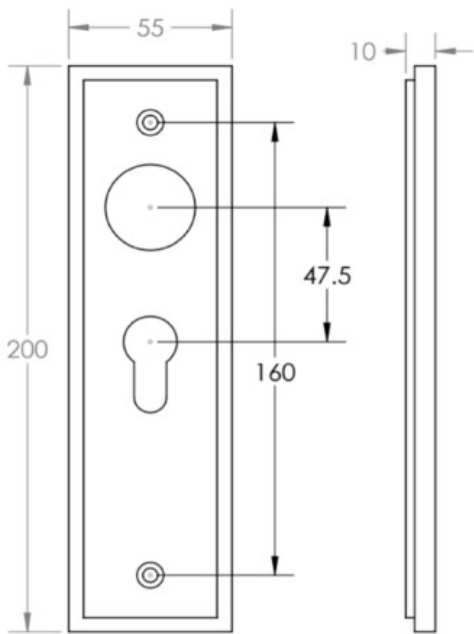


Classic Pattern Lever Handle With Ring Detail On A Large Rectangular Backplate - Antique Brass (Lacquered)

Product Images

Description

- Classic Pattern Lever Handle With Ring Detail On A Large Rectangular Backplate
- Available in various plate designs including latch set for non locking doors, lock set for key locking doors, bathroom set that locks via a thumbturn and can be released in an emergency via a coin release on the outside handle, and a euro profile set for use with euro profile cylinders.
- The bathroom lock and euro lock plates also come in a DIN lock version for use with DIN style mortice locks.
- The handles are fixed to the door with the large backplate fitting over the handles circular rose and secured with face fixing wood screws, this is also the same for the turn and releases.

Plate Styles Available

- Lever Latch Set - (Plain Plates)

- Lever Lock Set - (Plates With Key Holes)

- Bathroom Lever Set - (With Turn & Emergency Release)

- Euro Profile Lever Set - (For Use With Euro Cylinders)

- DIN Bathroom Lever Set - 78mm Centres - (With Turn & Emergency Release)

- DIN Euro Profile Lever Set - 72mm Centres - (For Use With Euro Cylinders)

Finish Details

- Antique Brass

Operation

- Both levers are sprung to ensure the lever always returns to its starting position

Back Plate Size

- 200mm x 55mm

Handle Dimensions

Turn & Release Dimensions

Spindle Size

- 8mm x 8mm square - UK Standard

Fixings

- Comes supplied with matching wood screws and spindle