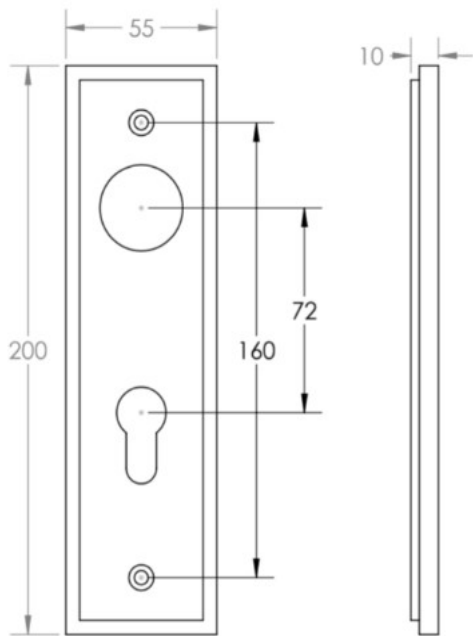


Classic Pattern Lever Handle With Ring Detail On A Large Rectangular Backplate - Antique Brass (Lacquered)

Product Images

Description

- Classic Pattern Lever Handle With Ring Detail On A Large Rectangular Backplate
- Available in various plate designs including latch set for non locking doors, lock set for key locking doors, bathroom set that locks via a thumbturn and can be released in an emergency via a coin release on the outside handle, and a euro profile set for use with euro profile cylinders.
- The bathroom lock and euro lock plates also come in a DIN lock version for use with DIN style mortice locks.
- The handles are fixed to the door with the large backplate fitting over the handles circular rose and secured with face fixing wood screws, this is also the same for the turn and releases.

Plate Styles Available

- Lever Latch Set - (Plain Plates)

- Lever Lock Set - (Plates With Key Holes)

- Bathroom Lever Set - (With Turn & Emergency Release)

- Euro Profile Lever Set - (For Use With Euro Cylinders)

- DIN Bathroom Lever Set - 78mm Centres - (With Turn & Emergency Release)

- DIN Euro Profile Lever Set - 72mm Centres - (For Use With Euro Cylinders)

Finish Details

- Antique Brass

Operation

- Both levers are sprung to ensure the lever always returns to its starting position

Back Plate Size

- 200mm x 55mm

Handle Dimensions

Turn & Release Dimensions

Spindle Size

- 8mm x 8mm square - UK Standard

Fixings

- Comes supplied with matching wood screws and spindle