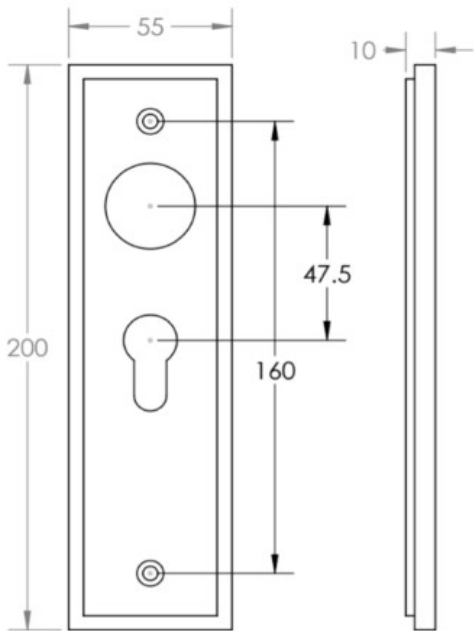


Knurled Pattern Lever Handle On A Large Rectangular Backplate - Antique Brass (Lacquered)

Product Images

Description

- Knurled Pattern Lever Handle On A Large Rectangular Backplate
- Available in various plate designs including latch set for non locking doors, lock set for key locking doors, bathroom set that locks via a thumbturn and can be released in an emergency via a coin release on the outside handle, and a euro profile set for use with euro profile cylinders.
- The bathroom lock and euro lock plates also come in a DIN lock version for use with DIN style mortice locks.
- The handles are fixed to the door with the large backplate fitting over the handles circular rose and secured with face fixing wood screws, this is also the same for the turn and releases.

Plate Styles Available

• Lever Latch Set - (Plain Plates)

• Lever Lock Set - (Plates With Key Holes)

- Bathroom Lever Set - (With Turn & Emergency Release)

- Euro Profile Lever Set - (For Use With Euro Cylinders)

- DIN Bathroom Lever Set - 78mm Centres - (With Turn & Emergency Release)

- DIN Euro Profile Lever Set - 72mm Centres - (For Use With Euro Cylinders)

Finish Details

- Antique Brass

Operation

- Both levers are sprung to ensure the lever always returns to its starting position

Back Plate Size

- 200mm x 55mm

Handle Dimensions

Turn & Release Dimensions

Spindle Size

- 8mm x 8mm square - UK Standard

Fixings

- Comes supplied with matching wood screws and spindle