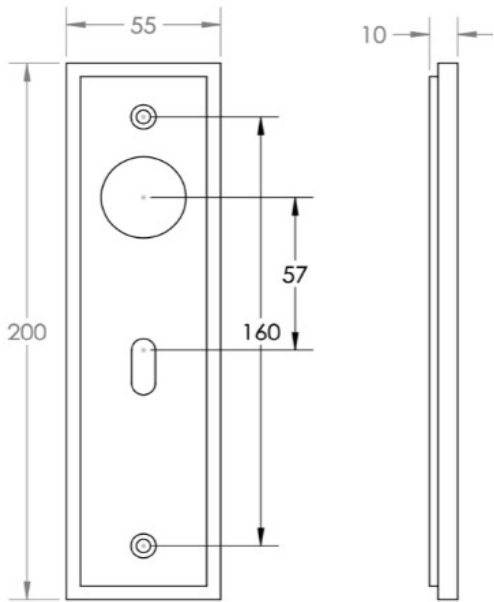

• Lever Latch Set - (Plain Plates)

• Lever Lock Set - (Plates With Key Holes)