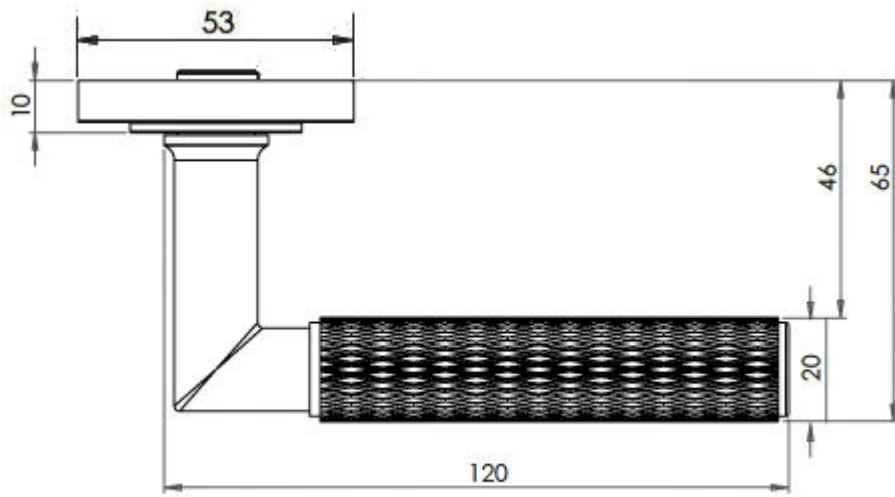


Knurled Pattern Lever Handle On A Large Rectangular Backplate - Antique Brass (Lacquered)

Product Images

Description

- Knurled Pattern Lever Handle On A Large Rectangular Backplate
- Available in various plate designs including latch set for non locking doors, lock set for key locking doors, bathroom set that locks via a thumbturn and can be released in an emergency via a coin release on the outside handle, and a euro profile set for use with euro profile cylinders.
- The bathroom lock and euro lock plates also come in a DIN lock version for use with DIN style mortice locks.
- The handles are fixed to the door with the large backplate fitting over the handles circular rose and secured with face fixing wood screws, this is also the same for the turn and releases.

- DIN Bathroom Lever Set - 78mm Centres - (With Turn & Emergency Release)

- DIN Euro Profile Lever Set - 72mm Centres - (For Use With Euro Cylinders)

Finish Details

- Antique Brass

Operation

- Both levers are sprung to ensure the lever always returns to its starting position

Back Plate Size

- 200mm x 55mm

Handle Dimensions

Turn & Release Dimensions

Spindle Size

- 8mm x 8mm square - UK Standard

Fixings

- Comes supplied with matching wood screws and spindle