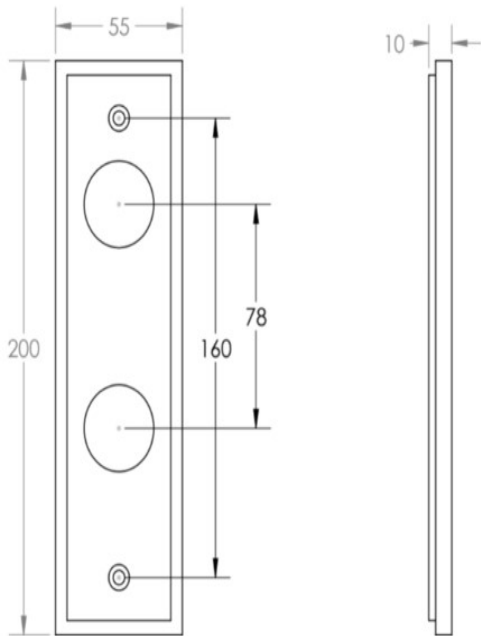


Knurled Pattern Lever Handle On A Large Rectangular Backplate - Antique Brass (Lacquered)

Product Images

Description

- Knurled Pattern Lever Handle On A Large Rectangular Backplate
- Available in various plate designs including latch set for non locking doors, lock set for key locking doors, bathroom set that locks via a thumbturn and can be released in an emergency via a coin release on the outside handle, and a euro profile set for use with euro profile cylinders.
- The bathroom lock and euro lock plates also come in a DIN lock version for use with DIN style mortice locks.
- The handles are fixed to the door with the large backplate fitting over the handles circular rose and secured with face fixing wood screws, this is also the same for the turn and releases.

Plate Styles Available

• Lever Latch Set - (Plain Plates)

• Lever Lock Set - (Plates With Key Holes)

- Bathroom Lever Set - (With Turn & Emergency Release)

- Euro Profile Lever Set - (For Use With Euro Cylinders)

- DIN Bathroom Lever Set - 78mm Centres - (With Turn & Emergency Release)

- DIN Euro Profile Lever Set - 72mm Centres - (For Use With Euro Cylinders)

Finish Details

- Antique Brass

Operation

- Both levers are sprung to ensure the lever always returns to its starting position

Back Plate Size

- 200mm x 55mm

Handle Dimensions

Turn & Release Dimensions

Spindle Size

- 8mm x 8mm square - UK Standard

Fixings

- Comes supplied with matching wood screws and spindle