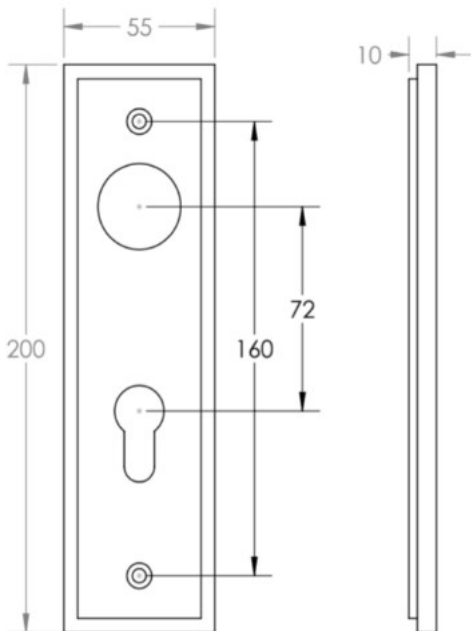


Knurled Pattern Lever Handle On A Large Rectangular Backplate - Antique Brass (Lacquered)

Product Images

Description

- Knurled Pattern Lever Handle On A Large Rectangular Backplate
- Available in various plate designs including latch set for non locking doors, lock set for key locking doors, bathroom set that locks via a thumbturn and can be released in an emergency via a coin release on the outside handle, and a euro profile set for use with euro profile cylinders.
- The bathroom lock and euro lock plates also come in a DIN lock version for use with DIN style mortice locks.
- The handles are fixed to the door with the large backplate fitting over the handles circular rose and secured with face fixing wood screws, this is also the same for the turn and releases.

Plate Styles Available

• Lever Latch Set - (Plain Plates)

• Lever Lock Set - (Plates With Key Holes)

- Bathroom Lever Set - (With Turn & Emergency Release)

- Euro Profile Lever Set - (For Use With Euro Cylinders)

- DIN Bathroom Lever Set - 78mm Centres - (With Turn & Emergency Release)

- DIN Euro Profile Lever Set - 72mm Centres - (For Use With Euro Cylinders)

Finish Details

- Antique Brass

Operation

- Both levers are sprung to ensure the lever always returns to its starting position

Back Plate Size

- 200mm x 55mm

Handle Dimensions

Turn & Release Dimensions

Spindle Size

- 8mm x 8mm square - UK Standard

Fixings

- Comes supplied with matching wood screws and spindle