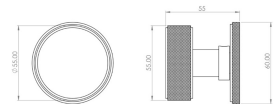

Knurled Design Mortice Knob With Concealed Fixed Rose - Antique Brass (Lacquered)

Product Images

Description

- Knurled Design Mortice Knob With Concealed Fixed Rose