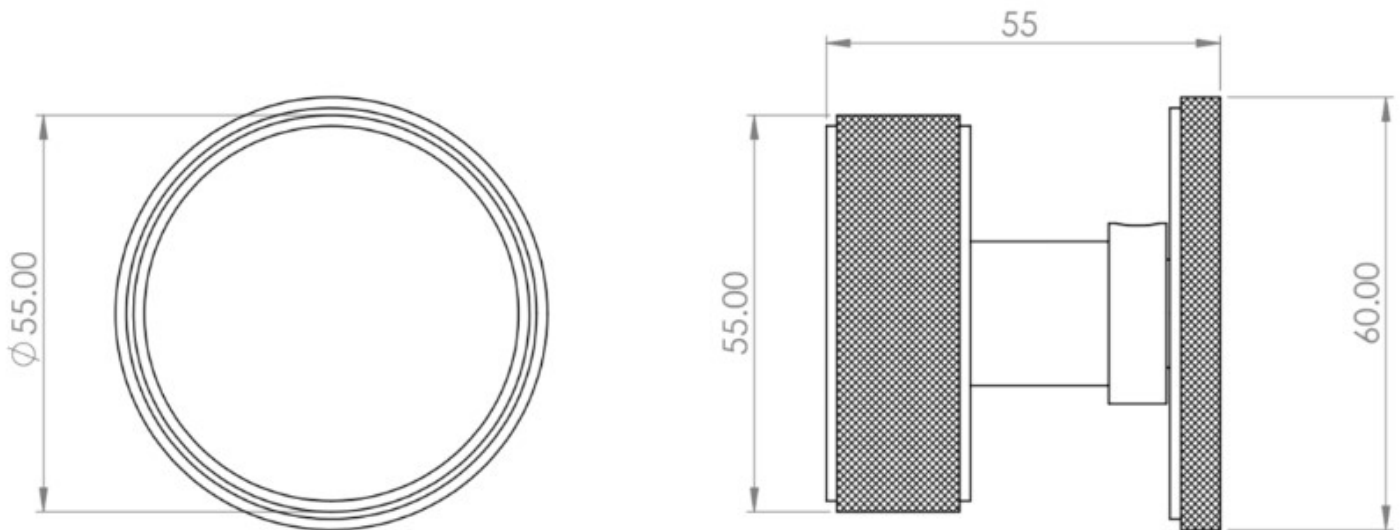

## Dimensions

- Knob diameter - 55mm
- Projection - 55mm