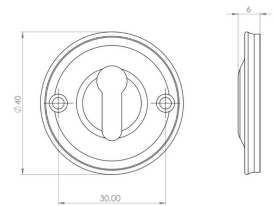

Classic Design Face Fixed Escutcheon - Standard Key - Antique Brass (Lacquered)

Product Images

Description

- Classic Design Face Fixed Escutcheon
- Suitable for internal and external use

Finish

- Antique Brass

Dimensions