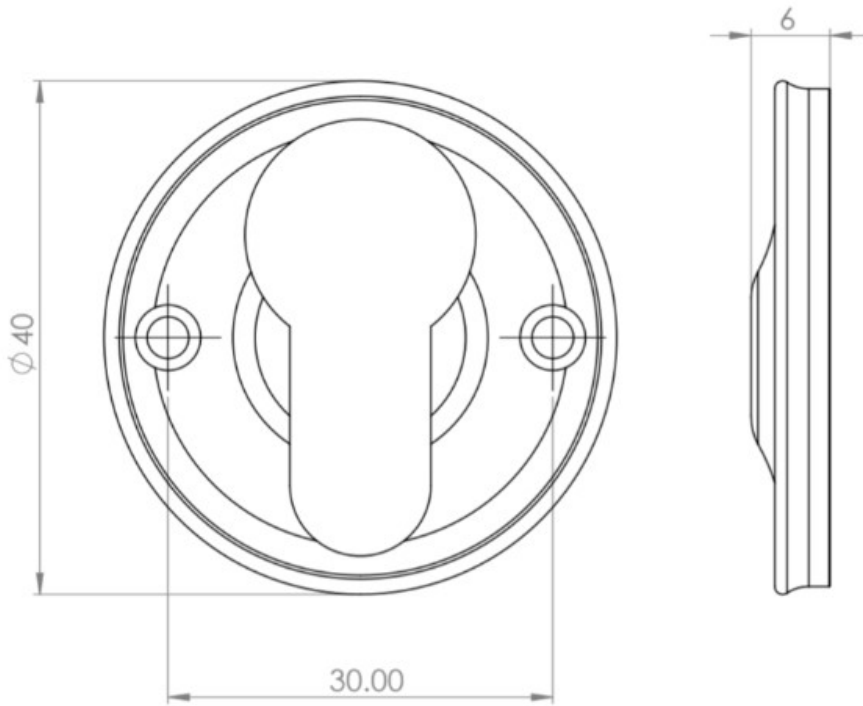

### Product Images

### Description

- Classic Design Face Fixed Euro Profile Escutcheon
- Suitable for internal and external use

### Dimensions

- Overall Size: 40mm Diameter
- Overall Thickness: 6mm