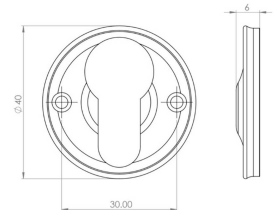

Classic Design Face Fixed Escutcheon - Euro Profile - Antique Brass (Lacquered)

Product Images

Description

- Classic Design Face Fixed Euro Profile Escutcheon
- Suitable for internal and external use

Finish

- Antique Brass

Dimensions