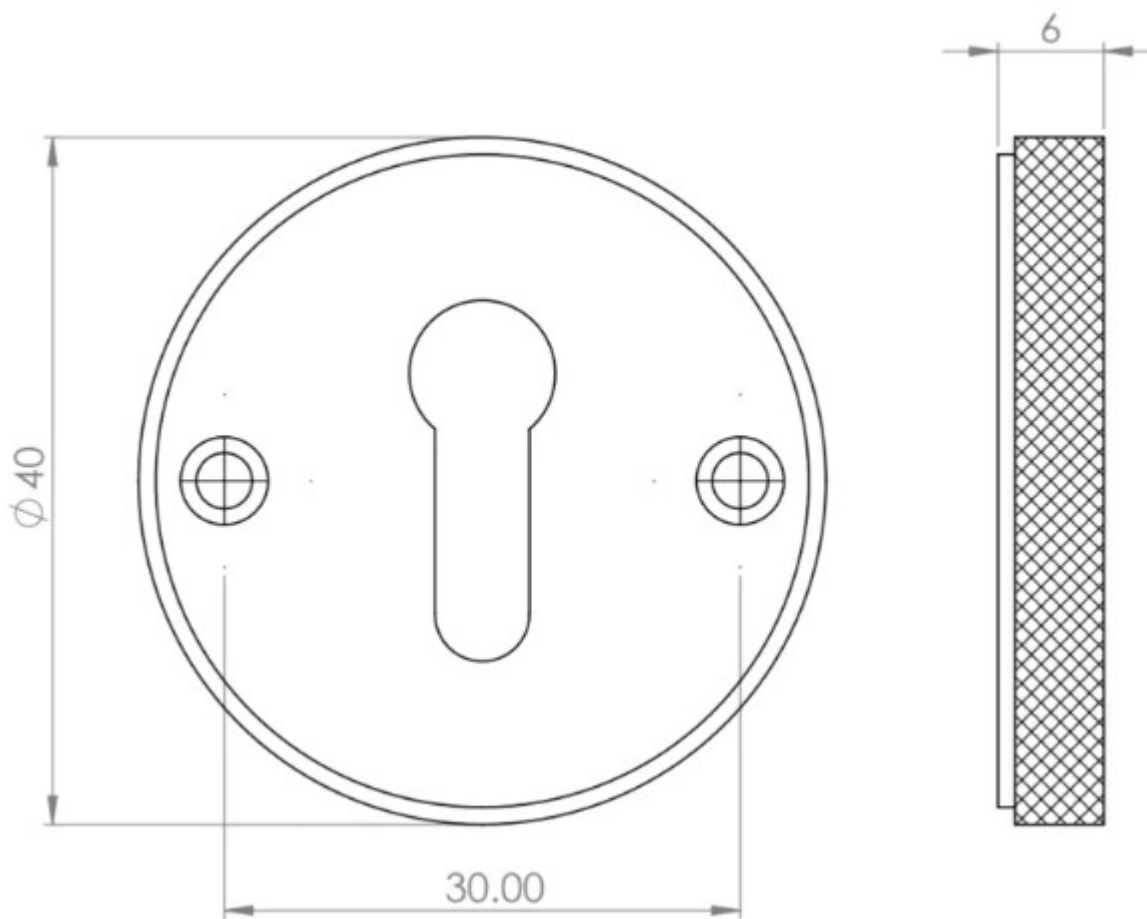

Knurled Design Face Fixed Escutcheon - Standard Key - Antique Brass (Lacquered)

Product Images

Description

- Knurled Design Face Fixed Standard Profile Escutcheon
- Suitable for internal and external use

Finish

- Antique Brass

Dimensions

- Overall Size: 40mm Diameter
- Overall Thickness: 6mm

Important Info Before You Buy

- Standard profile key hole shape and size to suit most internal and external mortice locks
- Sold individually
- Supplied with all fixings

Products in this set

49402.1 - Knurled Design Face Fixed Escutcheon - Standard Key - Antique Brass (Lacquered) - Each