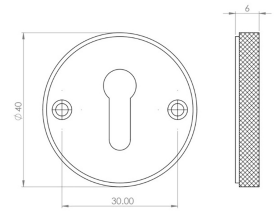

Knurled Design Face Fixed Escutcheon - Standard Key - Antique Brass (Lacquered)

Product Images

Description

- Knurled Design Face Fixed Standard Profile Escutcheon
- Suitable for internal and external use

Finish

- Antique Brass

Dimensions

- Overall Size: 40mm Diameter
- Overall Thickness: 6mm

Important Info Before You Buy

- Standard profile key hole shape and size to suit most internal and external mortice locks
- Sold individually
- Supplied with all fixings

Products in this set

49402.1 - Knurled Design Face Fixed Escutcheon - Standard Key - Antique Brass (Lacquered) - Each