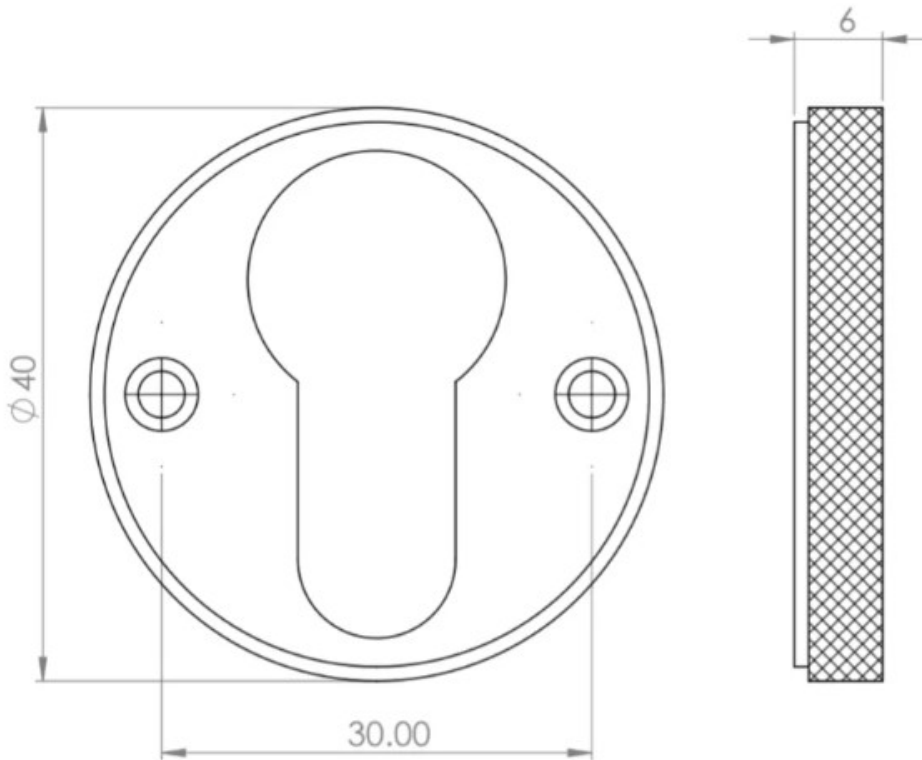

### Product Images

### Description

- Knurled Design Face Fixed Euro Profile Escutcheon
- Suitable for internal and external use

### Dimensions

- Overall Size: 40mm Diameter
- Overall Thickness: 6mm