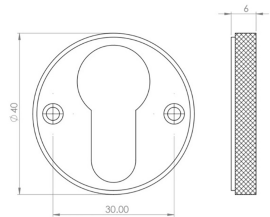

### Description

- Knurled Design Face Fixed Euro Profile Escutcheon
- Suitable for internal and external use

### Dimensions

- Overall Size: 40mm Diameter
- Overall Thickness: 6mm

### Important Info Before You Buy

- Euro profile key hole shape and size to suit most internal and external mortice locks
- Sold individually
- Supplied with all fixings