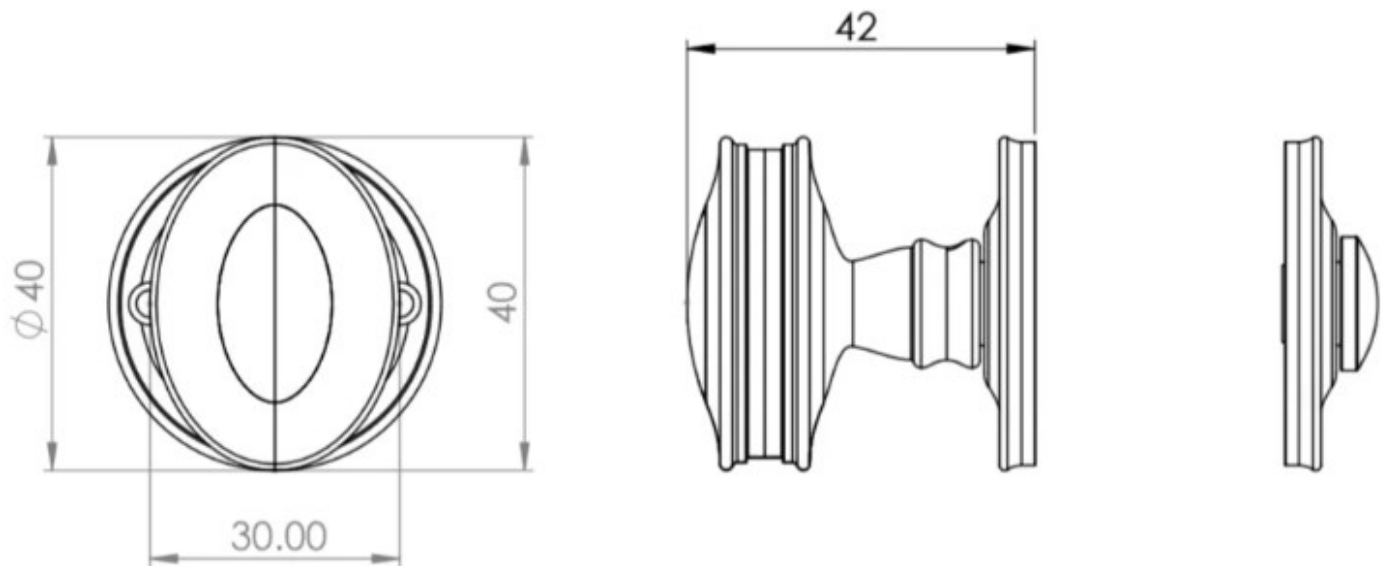

## Classic Bathroom Oval Knob Turn & Release With Face Fixed Round Rose - 53mm x 10mm - Antique Brass (Lacquered)

### Description

- Antique brass classic bathroom turn & release set
- Face fixed
- A turn and release consists of two parts
  - 1 - a snib turn which is fitted on the inside of the bathroom and is used to lock the bathroom or toilet by twisting the snib a quarter turn to the left or right
  - 2 - a release which is fitted on the outside of the bathroom. If some gets locked in the bathroom or toilet the snib can be released in an emergency by twisting a coin or screwdriver in the slotted part of the rose a quarter turn
- This turn and release set uses a 5mm x 5mm spindle (the metal shaft that goes through the door) this suits standard UK bath locks
- A turn and release is only the cosmetic part that you see on the outside of the door and requires a mechanism to work in conjunction with it, such as a bathroom deadbolt

### Dimensions

- Rose Diameter - 40mm
- Projection - 42mm