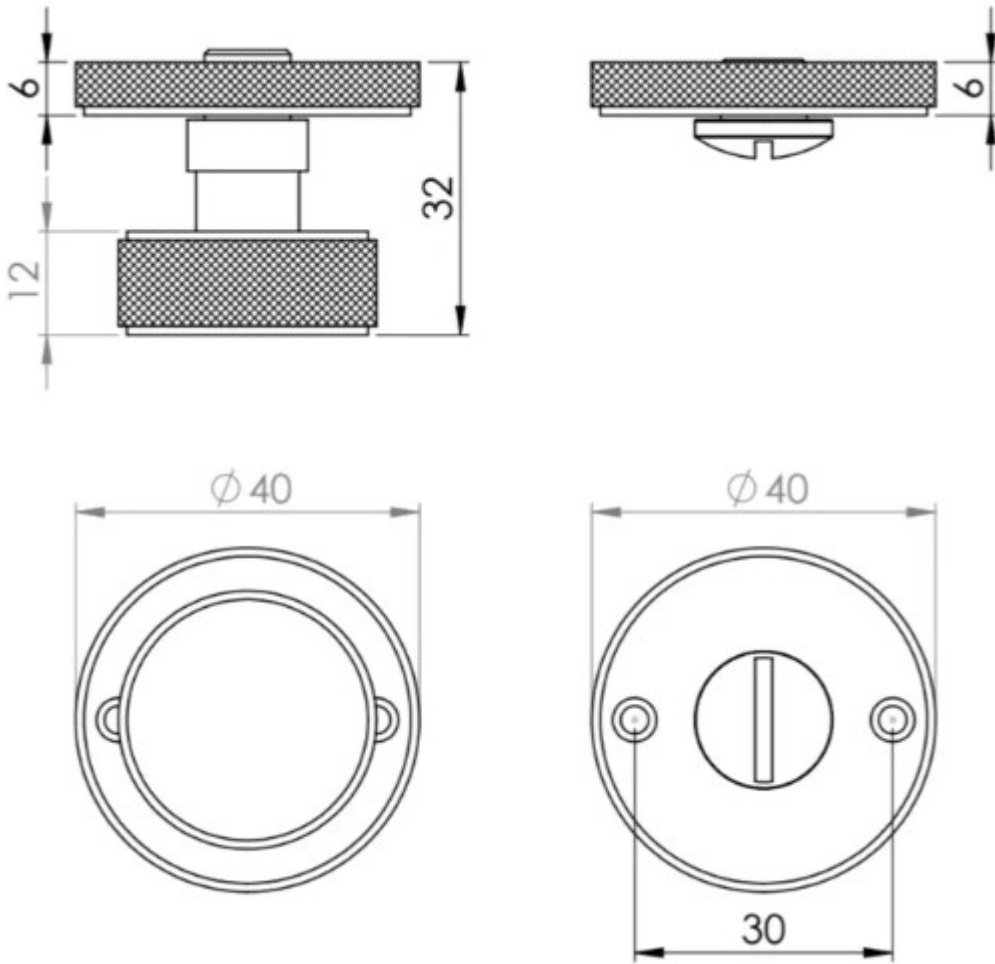

Knurled Bathroom Round Knob Turn & Release With Face Fixed Round Rose - 53mm x 10mm - Antique Brass (Lacquered)

Product Images

Description

- Antique brass knurled bathroom turn & release set
- Face fixed
- A turn and release consists of two parts
 - 1 - a snib turn which is fitted on the inside of the bathroom and is used to lock the bathroom or toilet by twisting the snib a quarter turn to the left or right
 - 2 - a release which is fitted on the outside of the bathroom. If someone gets locked in the bathroom or toilet the snib can be released in an emergency by twisting a coin or screwdriver in the slotted part of the rose a quarter turn
- This turn and release set uses a 5mm x 5mm spindle (the metal shaft that goes through the door) this suits standard UK bath locks
- A turn and release is only the cosmetic part that you see on the outside of the door and requires a mechanism to work in conjunction with it, such as a bathroom deadbolt

Base Material

- Solid Brass

Finish

- Antique Brass

Dimensions

- Rose Diameter - 40mm
- Projection - 32mm

Important Info Before You Buy

- Can also be used as a privacy lock for bedrooms
- Supplied with all fixings
- PLEASE NOTE - THIS ITEM MUST BE USED IN CONJUNCTION WITH A DEAD BOLT OR A BATHROOM MORTICE LOCK

Products in this set

49405.1 - Knurled Bathroom Round Knob Turn & Release With Face Fixed Round Rose - 53mm x 10mm - Antique Brass (Lacquered) - Set