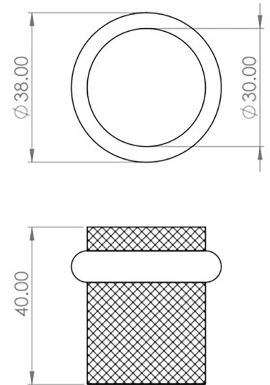

Knurled Pattern Floor Mounted Door Stop - 40mm x 38mm - Antique Brass (Lacquered)

Product Images

Description

- Knurled pattern floor mounted door stop
- Two part design allows for concealed fixing

- Plain head with black rubber ring
- Designed to stop doors from hitting a wall when opened too far

Base Material

- Made from solid brass

Finish Details

- Antique brass

Size Information

- 38mm Overall diameter
- 30mm Inner diameter
- 40mm Projection

Fixings

- Two part design allows for concealed fixing with a single fixing screw

Usage

- Suitable for residential use
- Suitable for internal use

Unit Of Sale

- Sold individually (each)

Products in this set

49406.1 - Knurled Pattern Floor Mounted Door Stop - 40mm x 38mm - Antique Brass (Lacquered) - Each