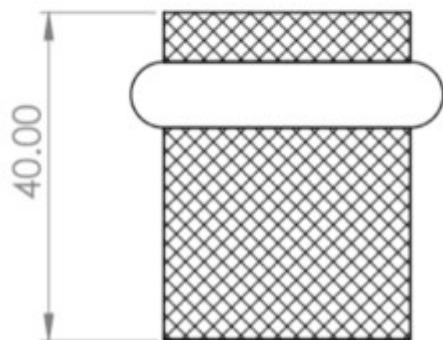

Knurled Pattern Floor Mounted Door Stop - 40mm x 38mm - Antique Brass (Lacquered)

Product Images

Description

- Knurled pattern floor mounted door stop
- Two part design allows for concealed fixing

- Plain head with black rubber ring
- Designed to stop doors from hitting a wall when opened too far

Base Material

- Made from solid brass

Finish Details

- Antique brass

Size Information

- 38mm Overall diameter
- 30mm Inner diameter
- 40mm Projection

Fixings

- Two part design allows for concealed fixing with a single fixing screw

Usage

- Suitable for residential use
- Suitable for internal use

Unit Of Sale

- Sold individually (each)

Products in this set

49406.1 - Knurled Pattern Floor Mounted Door Stop - 40mm x 38mm - Antique Brass (Lacquered) - Each