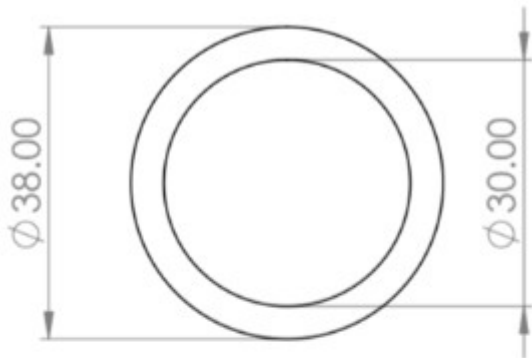

Knurled Pattern Floor Mounted Door Stop - 40mm x 38mm - Antique Brass (Lacquered)

Product Images

Description

- Knurled pattern floor mounted door stop
- Two part design allows for concealed fixing

- Plain head with black rubber ring
- Designed to stop doors from hitting a wall when opened too far

Base Material

- Made from solid brass

Finish Details

- Antique brass

Size Information

- 38mm Overall diameter
- 30mm Inner diameter
- 40mm Projection

Fixings

- Two part design allows for concealed fixing with a single fixing screw

Usage

- Suitable for residential use
- Suitable for internal use

Unit Of Sale

- Sold individually (each)

Products in this set

49406.1 - Knurled Pattern Floor Mounted Door Stop - 40mm x 38mm - Antique Brass (Lacquered) - Each