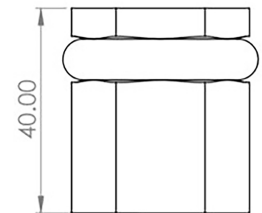

Hexagonal Pattern Floor Mounted Door Stop - 40mm x 38mm - Antique Brass (Lacquered)

Product Images

Description

- Hexagonal pattern floor mounted door stop
- Two part design allows for concealed fixing
- Plain head with black rubber ring
- Designed to stop doors from hitting a wall when opened too far

Base Material

- Made from solid brass

Finish Details

- Antique brass

Size Information

- 38mm Overall diameter
- 40mm Projection

Fixings

- Two part design allows for concealed fixing with a single fixing screw

Usage

- Suitable for residential use
- Suitable for internal use

Unit Of Sale

- Sold individually (each)

Products in this set

49407.1 - Hexagonal Pattern Floor Mounted Door Stop - 40mm x 38mm - Antique Brass (Lacquered) - Each