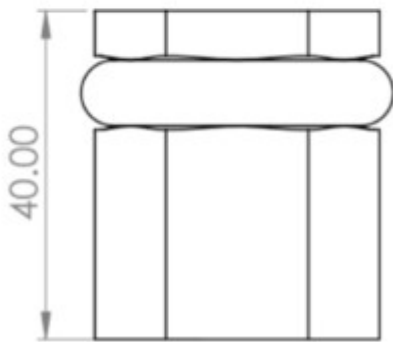

Hexagonal Pattern Floor Mounted Door Stop - 40mm x 38mm - Antique Brass (Lacquered)

Product Images

Description

- Hexagonal pattern floor mounted door stop
- Two part design allows for concealed fixing
- Plain head with black rubber ring
- Designed to stop doors from hitting a wall when opened too far

Base Material

- Made from solid brass

Finish Details

- Antique brass

Size Information

- 38mm Overall diameter
- 40mm Projection

Fixings

- Two part design allows for concealed fixing with a single fixing screw