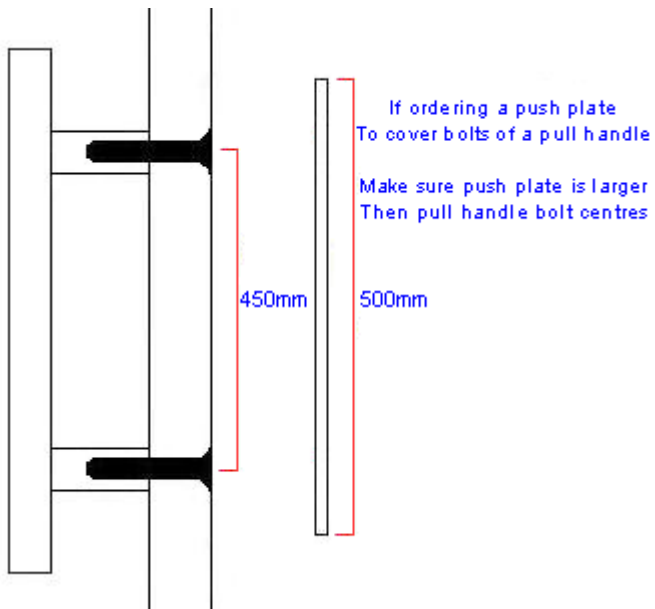

Important Info Before You Buy

- Suitable for wooden doors
- This finger plate is sold individually - each

Products in this set

49422.1 - Rectangular Face Fixed Finger Plate With Stepped Edges - 450mm x 75mm - Antique Brass (Lacquered) - Each