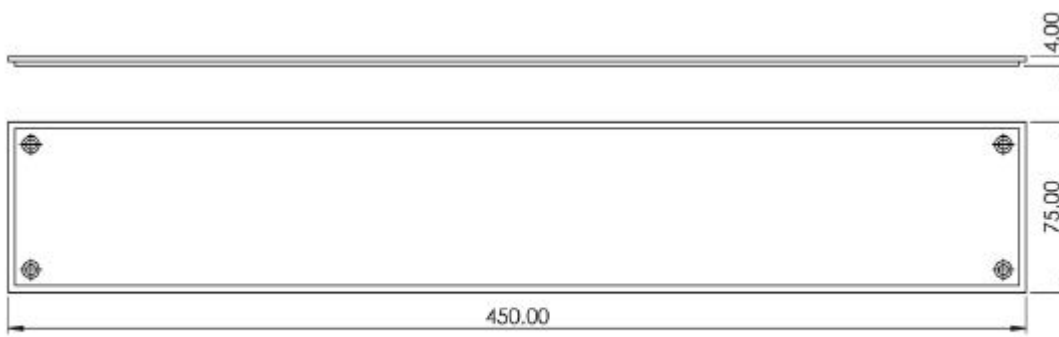

## Description

---

- Rectangular Face Fixed Finger Plate With Stepped Edges
- Ideal for internal doors and external entrance doors
- Squared rounded corners
- Face fixed with 4 wood screws

## Dimensions

- Overall Size: 450mm x 75mm
- Projection: 4mm