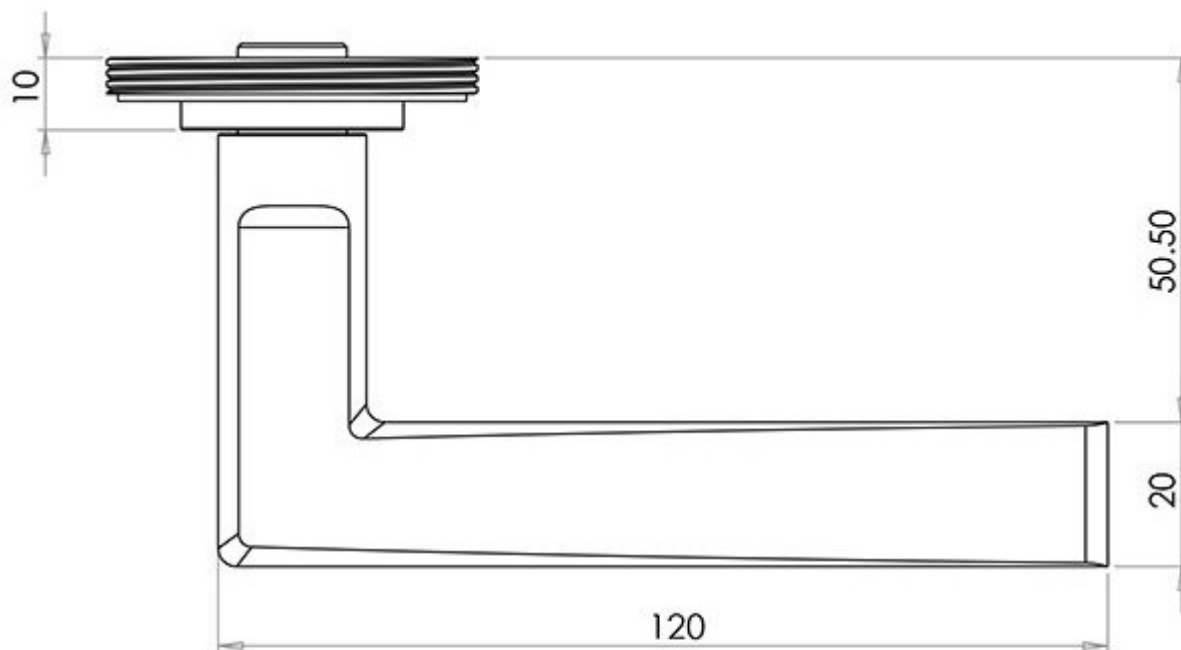

## Size Information

- Rose Diameter - 53mm
- Rose Thickness - 10mm

## Spindle Size

- 8mm x 8mm square - UK Standard.