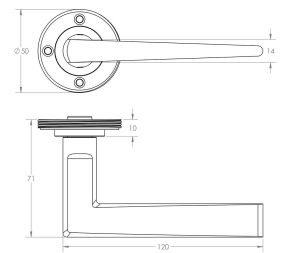

Wedge Pattern Lever Handles With Knurled Round Rose - Suitable For Use With FD30 / FD60 Fire Doors - Dark Bronze (Lacquered)

Product Images

Description

- Dark Bronze wedge pattern lever handles with knurled pattern concealed fix rose.
- Architectural quality.
- Matching Dark Bronze accessories available including standard escutcheons (keyhole covers), euro profile escutcheons, bathroom turn & release set and locks latches and hinges.

How To Order Lever Handles With A Rose

- **For Non-Locking Doors** - 1 x (Pair) Lever Handles Only

- **For Locking Doors** - 1 x (Pair) Lever Handles Only + 2 x (Each) Standard Escutcheons

- **For Euro Cylinder Locking Doors** - 1 x (Pair) Lever Handles Only + 2 x (Each) Euro Escutcheons

- **For Locking Bathroom Doors** - 1 x Pair Lever Handles Only + 1 x (Set) Turn & Emergency Release

Matching Accessories

- **Standard escutcheon** - (key hole cover to suit regular "chubb style locks")
- **Euro profile escutcheon** - (key hole cover to suit euro profile cylinders)
- **Turn & emergency release** - (a thumbturn used to lock bathroom doors, WC's and toilet doors)