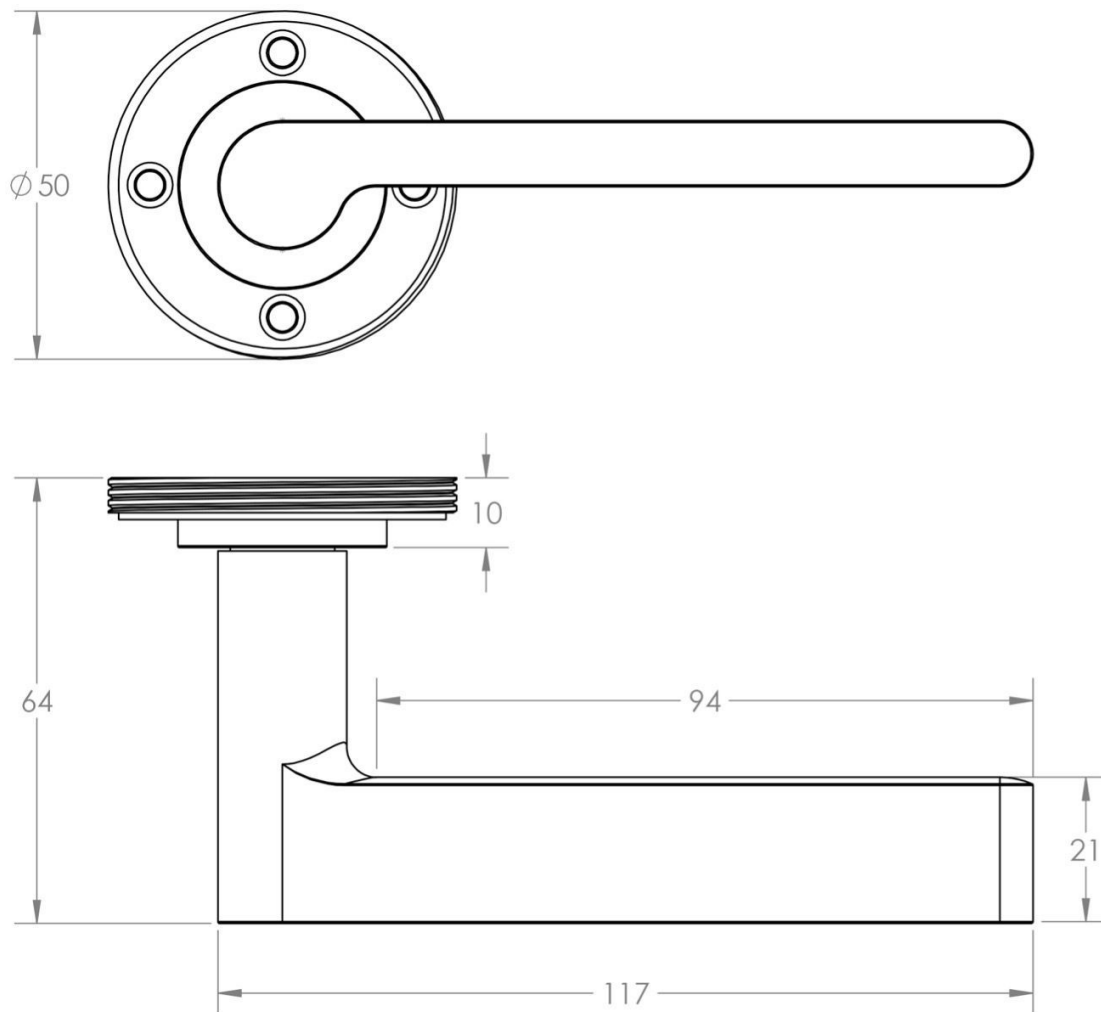

- **Turn & emergency release** - (a thumbturn used to lock bathroom doors, WC's and toilet doors)

Base Material

- Made from solid brass

Finish Details

- Dark Bronze finish.

Operation

- Both levers are sprung to ensure the lever always returns to its starting position.

Size Information

- Rose Diameter - 53mm
- Rose Thickness - 10mm

Spindle Size

- 8mm x 8mm square - UK Standard.

Fixings

- Concealed bolt together fixings via male and female bolts.
- Grub screw fixing to spindle for extra strength once fitted to the door.