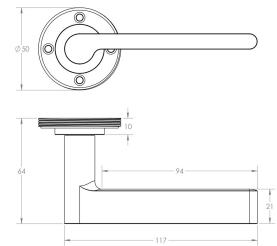

Blade Pattern Lever Handles With Reeded Round Rose - Suitable For Use With FD30 / FD60 Fire Doors - Dark Bronze (Lacquered)

Product Images

Description

- Dark Bronze Blade pattern lever handles with Reeded pattern concealed fix rose.
- Architectural quality.
- Matching Dark Bronze accessories available including standard escutcheons (keyhole covers), euro profile escutcheons, bathroom turn & release set and locks latches and hinges.

How To Order Lever Handles With A Rose

- **For Non-Locking Doors** - 1 x (Pair) Lever Handles Only

- **For Locking Doors** - 1 x (Pair) Lever Handles Only + 2 x (Each) Standard Escutcheons

- **For Euro Cylinder Locking Doors** - 1 x (Pair) Lever Handles Only + 2 x (Each) Euro Escutcheons

Size Information

- Rose Diameter - 53mm
- Rose Thickness - 10mm

Spindle Size

- 8mm x 8mm square - UK Standard.

Fixings

- Concealed bolt together fixings via male and female bolts.
- Grub screw fixing to spindle for extra strength once fitted to the door.