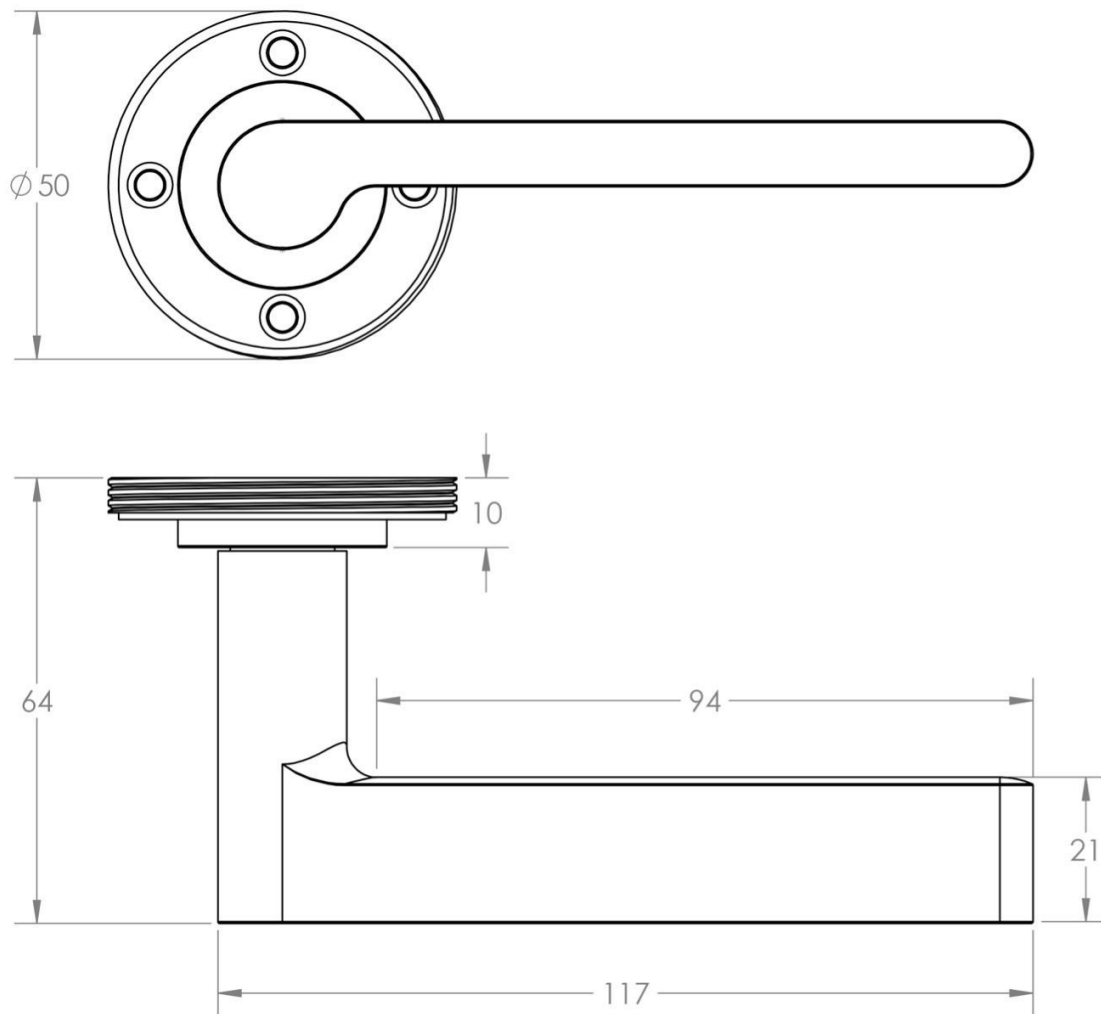

- **Turn & emergency release** - (a thumbturn used to lock bathroom doors, WC's and toilet doors)

Base Material

- Made from solid brass

Finish Details

- Dark Bronze finish.

Operation

- Both levers are sprung to ensure the lever always returns to its starting position.

Size Information

- Rose Diameter - 53mm
- Rose Thickness - 10mm

Spindle Size

- 8mm x 8mm square - UK Standard.

Fixings

- Concealed bolt together fixings via male and female bolts.
- Grub screw fixing to spindle for extra strength once fitted to the door.