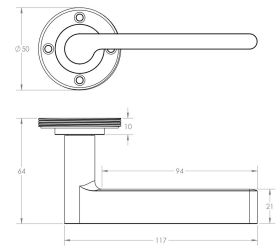

Blade Pattern Lever Handles With Stepped Round Rose - Suitable For Use With FD30 / FD60 Fire Doors - Dark Bronze (Lacquered)

Product Images

Description

- Dark Bronze Blade pattern lever handles with Stepped pattern concealed fix rose.
- Architectural quality.
- Matching Dark Bronze accessories available including standard escutcheons (keyhole covers), euro profile escutcheons, bathroom turn & release set and locks latches and hinges.

How To Order Lever Handles With A Rose

- **For Non-Locking Doors** - 1 x (Pair) Lever Handles Only

- **For Locking Doors** - 1 x (Pair) Lever Handles Only + 2 x (Each) Standard Escutcheons

- **For Euro Cylinder Locking Doors** - 1 x (Pair) Lever Handles Only + 2 x (Each) Euro Escutcheons

Size Information

- Rose Diameter - 53mm
- Rose Thickness - 10mm

Spindle Size

- 8mm x 8mm square - UK Standard.

Fixings

- Concealed bolt together fixings via male and female bolts.
- Grub screw fixing to spindle for extra strength once fitted to the door.