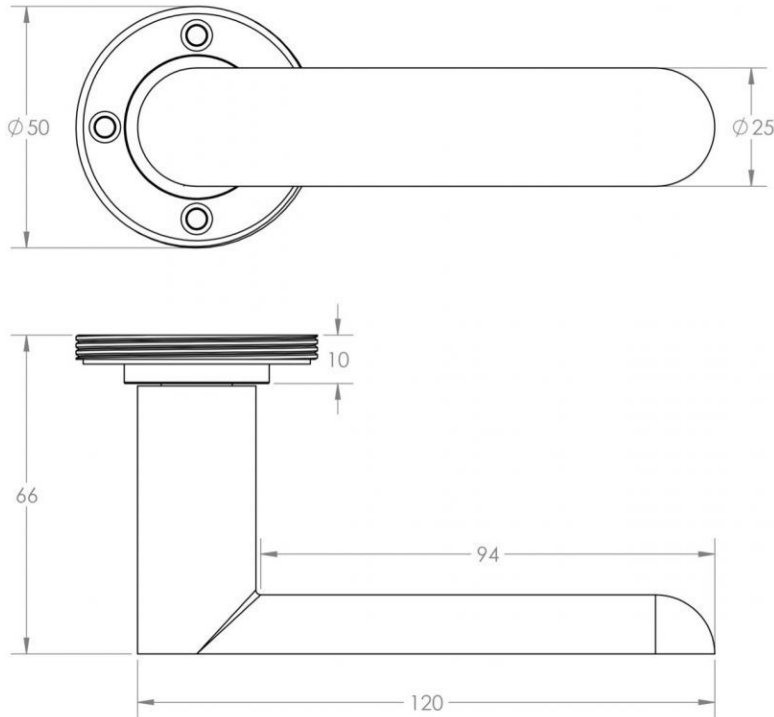

Base Material

- Made from solid brass

Finish Details

- Dark Bronze finish.

Operation

- Both levers are sprung to ensure the lever always returns to its starting position.

Size Information

- Rose Diameter - 53mm
- Rose Thickness - 10mm

Spindle Size

- 8mm x 8mm square - UK Standard.

Fixings

- Concealed bolt together fixings via male and female bolts.
- Grub screw fixing to spindle for extra strength once fitted to the door.

Usage

- Suitable for residential use.
- Suitable for internal use.