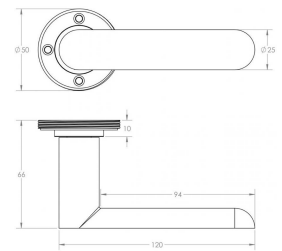

Flat Front Pattern Lever Handles With Knurled Round Rose - Suitable For Use With FD30 / FD60 Fire Doors - Dark Bronze (Lacquered)

Product Images

Description

- Dark Bronze Flat Front pattern lever handles with knurled pattern concealed fix rose.
- Architectural quality.
- Matching Dark Bronze accessories available including standard escutcheons (keyhole covers), euro profile escutcheons, bathroom turn & release set and locks latches and hinges.

How To Order Lever Handles With A Rose

- **For Non-Locking Doors** - 1 x (Pair) Lever Handles Only

- **For Locking Doors** - 1 x (Pair) Lever Handles Only + 2 x (Each) Standard Escutcheons

- **For Euro Cylinder Locking Doors** - 1 x (Pair) Lever Handles Only + 2 x (Each) Euro Escutcheons

Base Material

- Made from solid brass

Finish Details

- Dark Bronze finish.

Operation

- Both levers are sprung to ensure the lever always returns to its starting position.

Size Information

- Rose Diameter - 53mm
- Rose Thickness - 10mm

Spindle Size

- 8mm x 8mm square - UK Standard.

Fixings

- Concealed bolt together fixings via male and female bolts.
- Grub screw fixing to spindle for extra strength once fitted to the door.

Usage

- Suitable for residential use.
- Suitable for internal use.