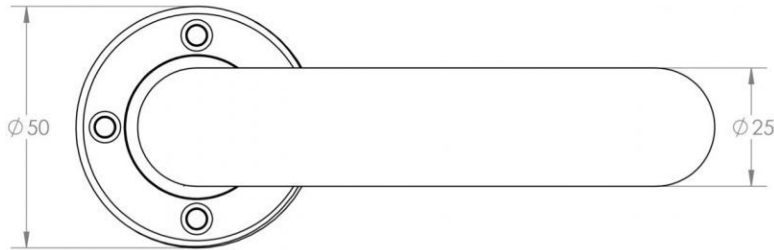

Base Material

- Made from solid brass

Finish Details

- Dark Bronze finish.

Operation

- Both levers are sprung to ensure the lever always returns to its starting position.

Size Information

- Rose Diameter - 53mm
- Rose Thickness - 10mm

Spindle Size

- 8mm x 8mm square - UK Standard.

Fixings

- Concealed bolt together fixings via male and female bolts.
- Grub screw fixing to spindle for extra strength once fitted to the door.

Usage

- Suitable for residential use.
- Suitable for internal use.