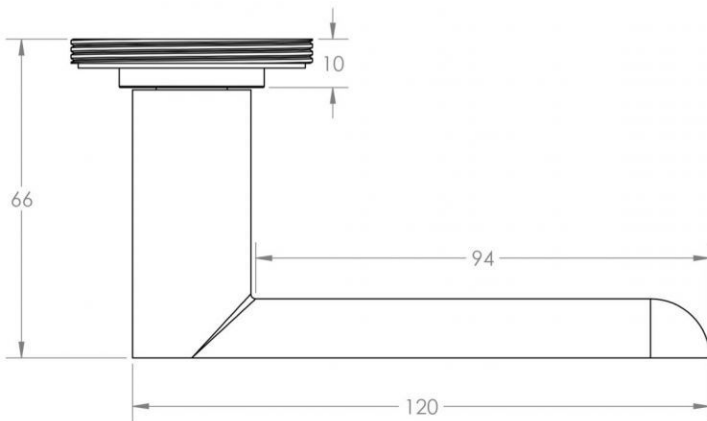

Base Material

- Made from solid brass

Finish Details

- Dark Bronze finish.

Operation

- Both levers are sprung to ensure the lever always returns to its starting position.

Size Information

- Rose Diameter - 53mm
- Rose Thickness - 10mm

Spindle Size

- 8mm x 8mm square - UK Standard.

Fixings

- Concealed bolt together fixings via male and female bolts.
- Grub screw fixing to spindle for extra strength once fitted to the door.

Usage

- Suitable for residential use.
- Suitable for internal use.