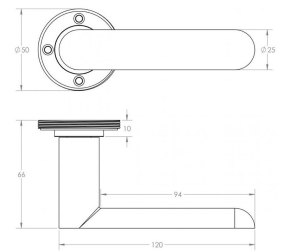

Flat Front Pattern Lever Handles With Reeded Round Rose - Suitable For Use With FD30 / FD60 Fire Doors - Dark Bronze (Lacquered)

Product Images

Description

- Dark Bronze Flat Front pattern lever handles with reeded pattern concealed fix rose.
- Architectural quality.
- Matching Dark Bronze accessories available including standard escutcheons (keyhole covers), euro profile escutcheons, bathroom turn & release set and locks latches and hinges.

How To Order Lever Handles With A Rose

- **For Non-Locking Doors** - 1 x (Pair) Lever Handles Only

- **For Locking Doors** - 1 x (Pair) Lever Handles Only + 2 x (Each) Standard Escutcheons

- **For Euro Cylinder Locking Doors** - 1 x (Pair) Lever Handles Only + 2 x (Each) Euro Escutcheons

Base Material

- Made from solid brass

Finish Details

- Dark Bronze finish.

Operation

- Both levers are sprung to ensure the lever always returns to its starting position.

Size Information

- Rose Diameter - 53mm
- Rose Thickness - 10mm

Spindle Size

- 8mm x 8mm square - UK Standard.

Fixings

- Concealed bolt together fixings via male and female bolts.
- Grub screw fixing to spindle for extra strength once fitted to the door.

Usage

- Suitable for residential use.
- Suitable for internal use.